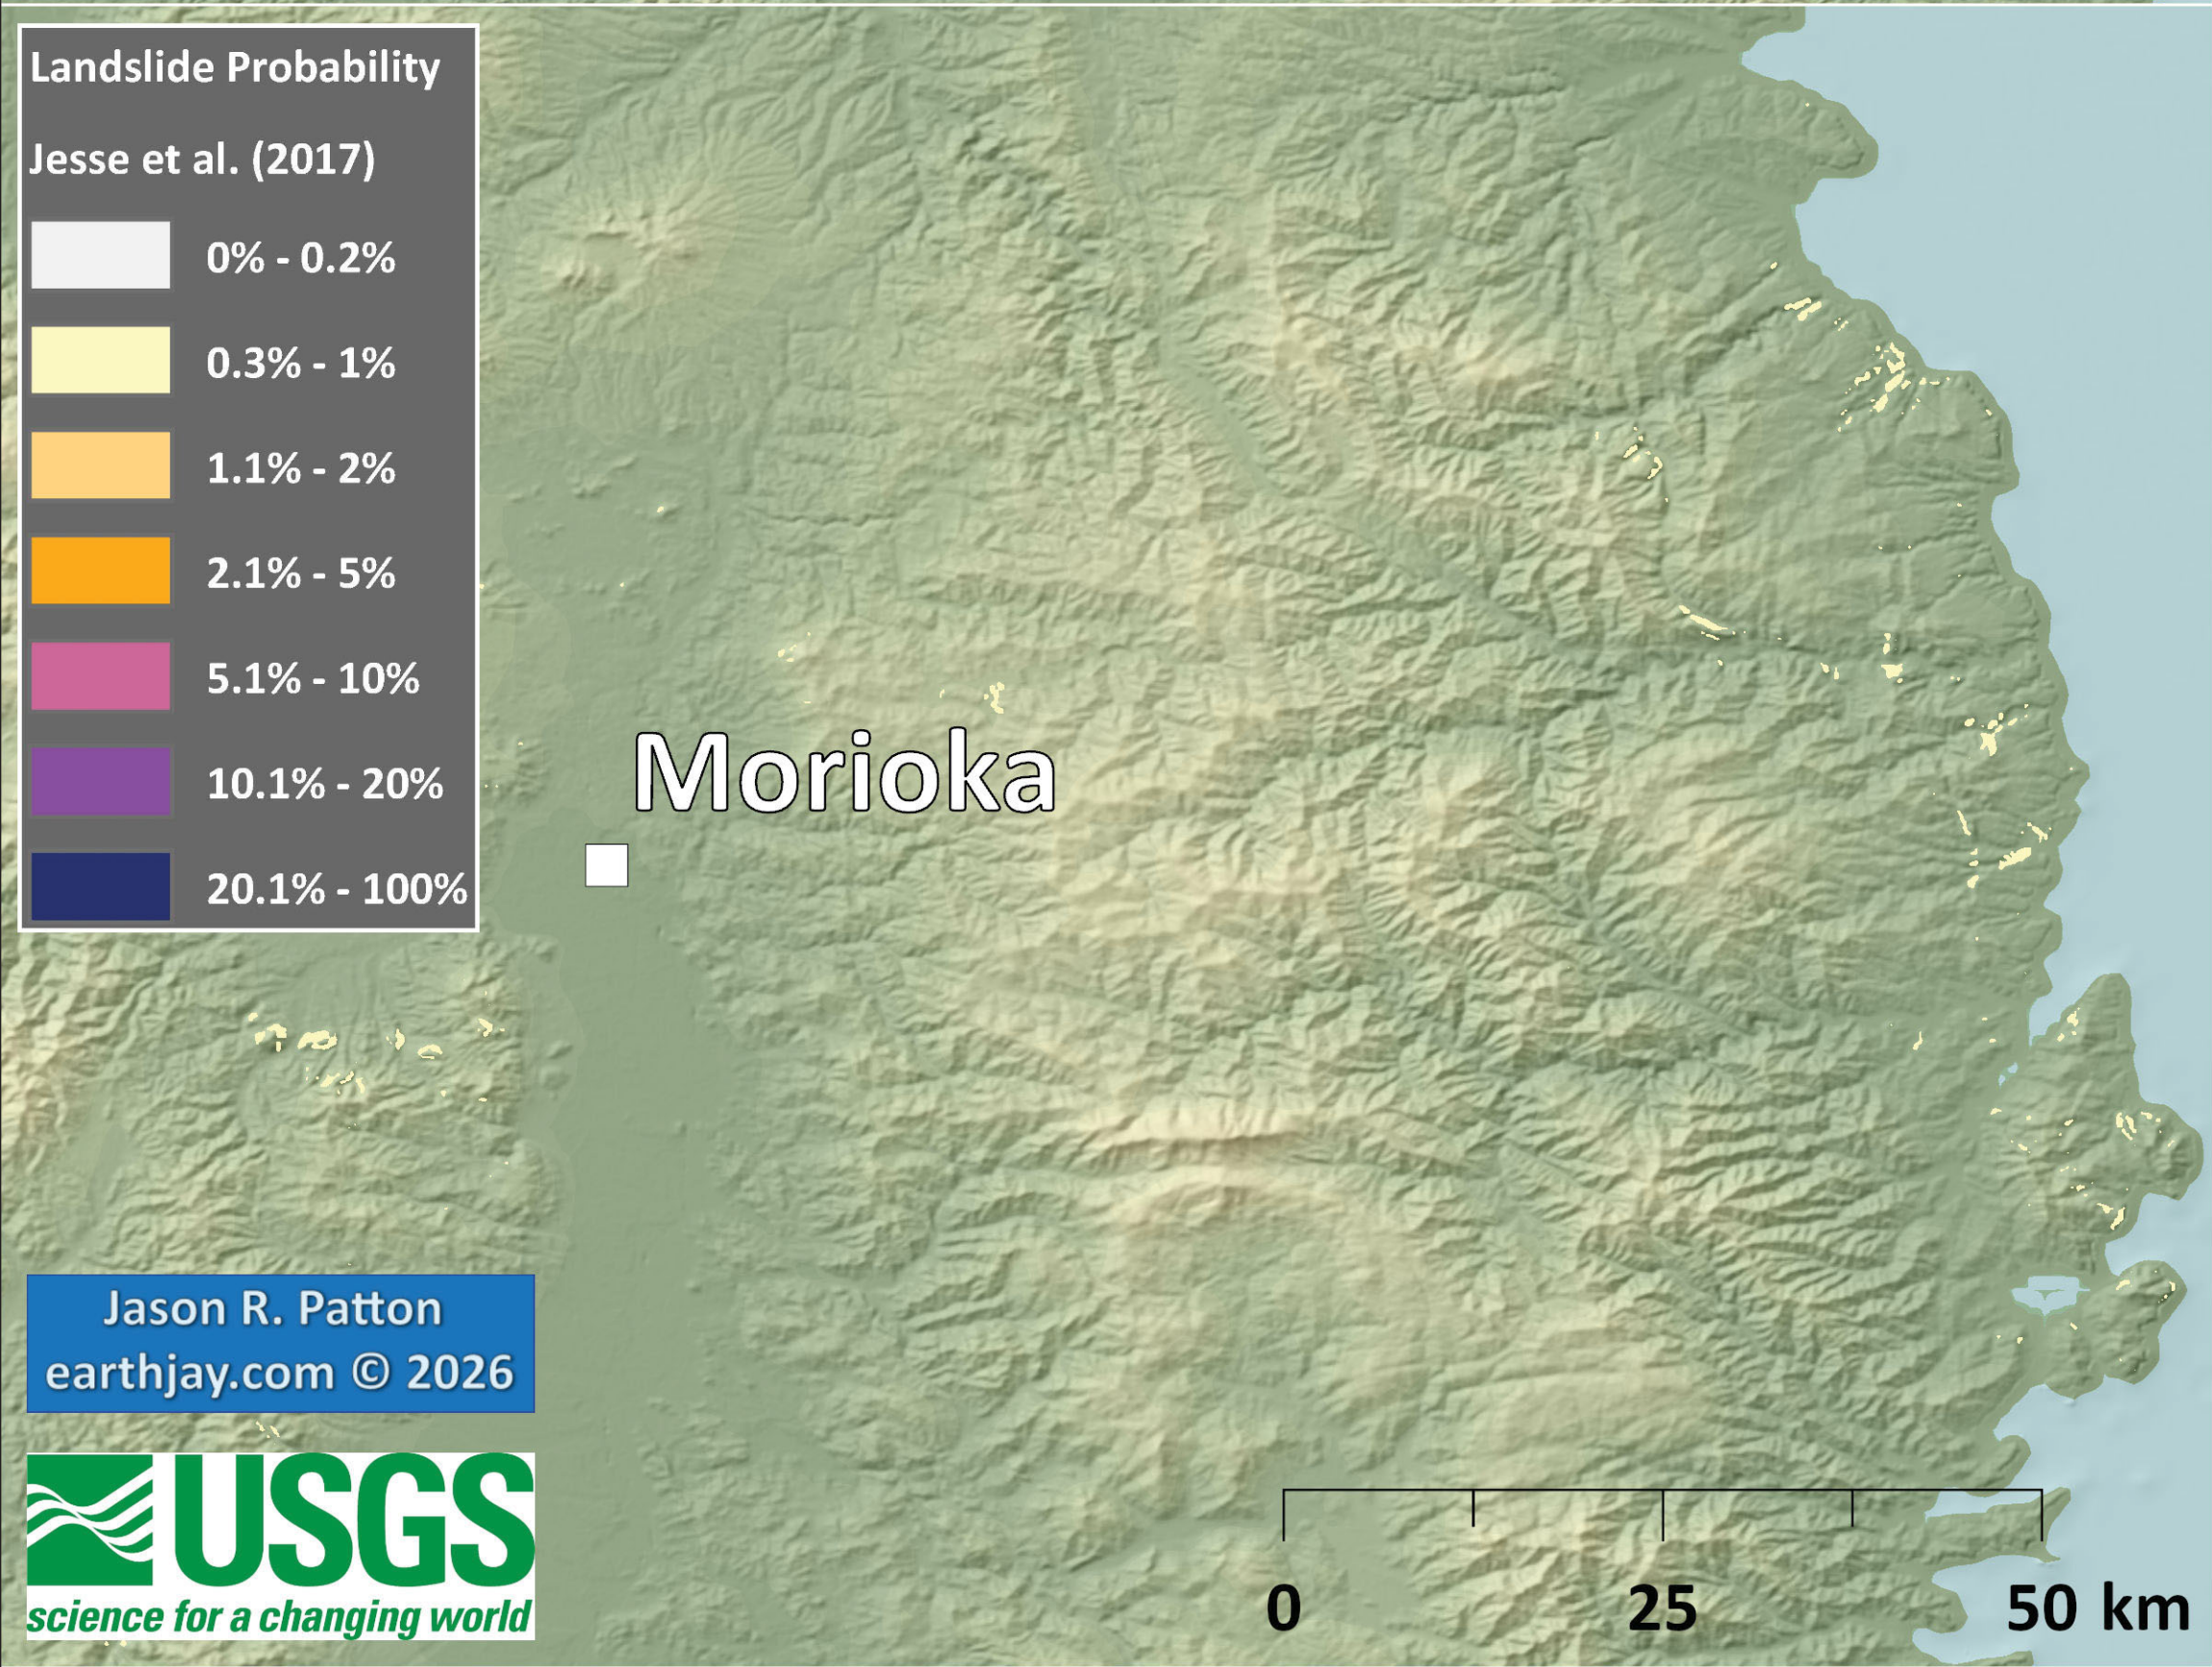

20 April 2026 M 7.4

Earthquake offshore of Japan Ground Failure Models

Jason R. Patton
earthjay.com © 2026