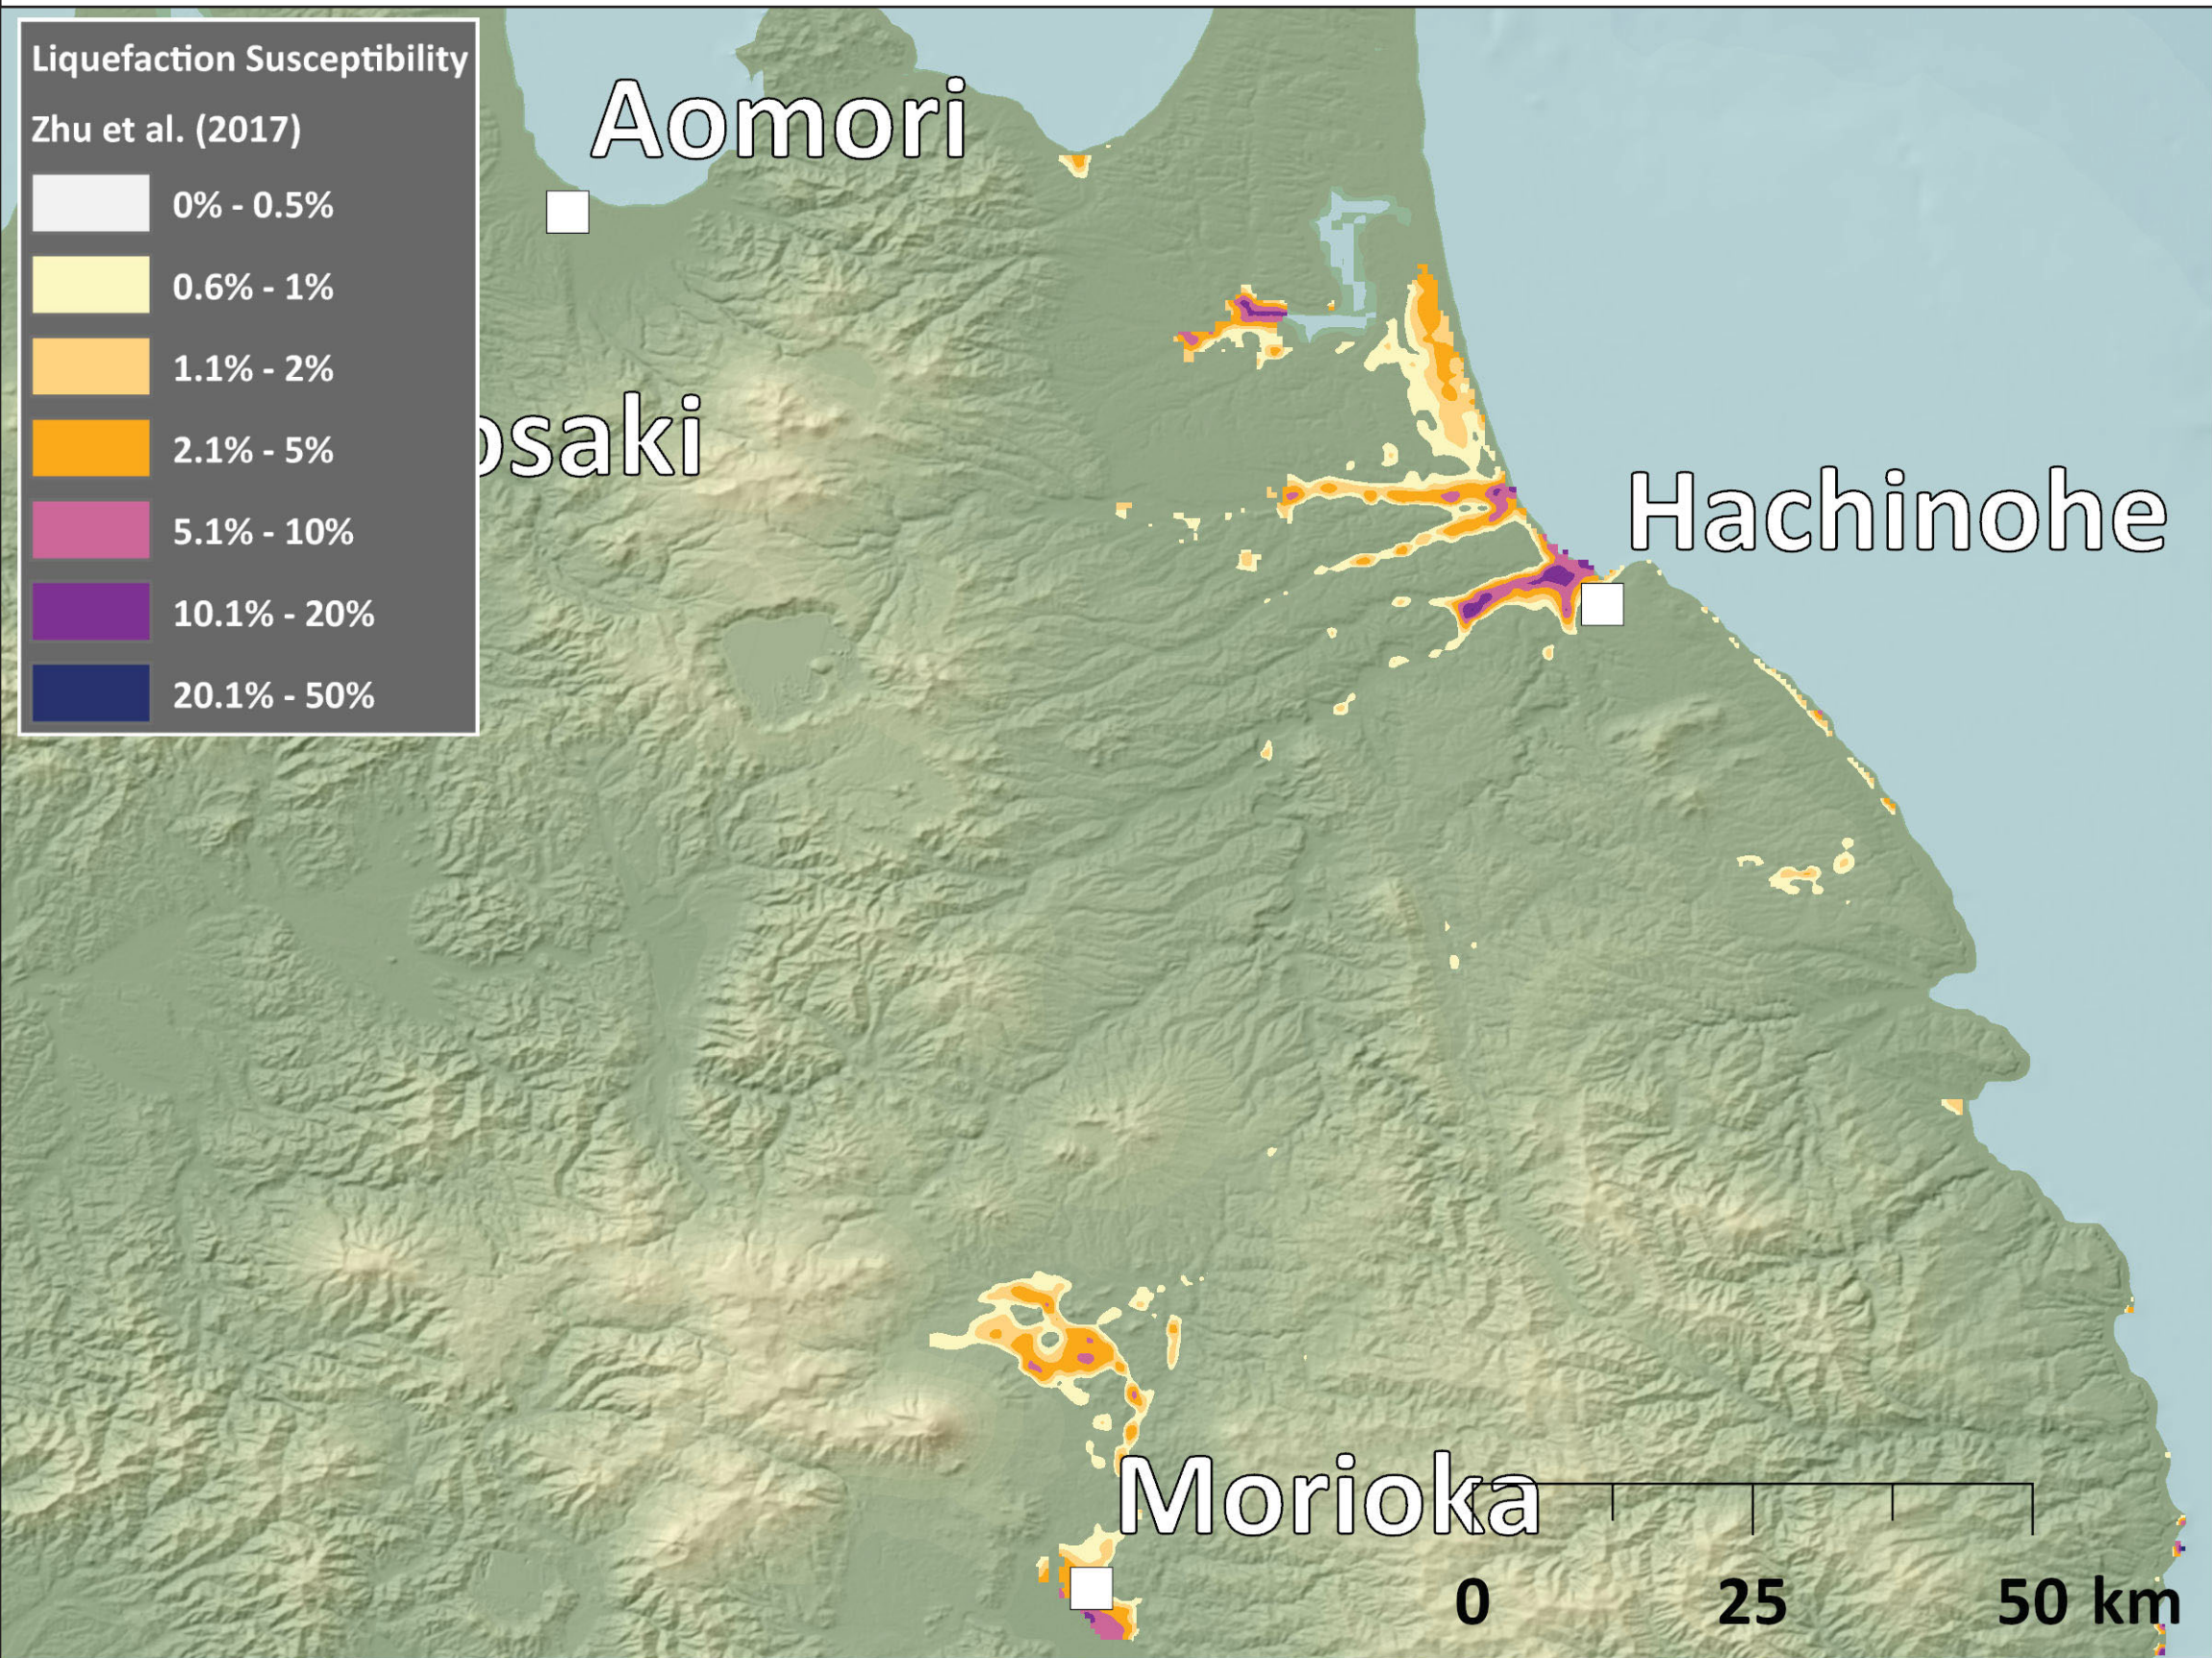

20 April 2026 M 7.4

Earthquake offshore of Japan Ground Failure Models

Jason R. Patton
earthjay.com © 2026