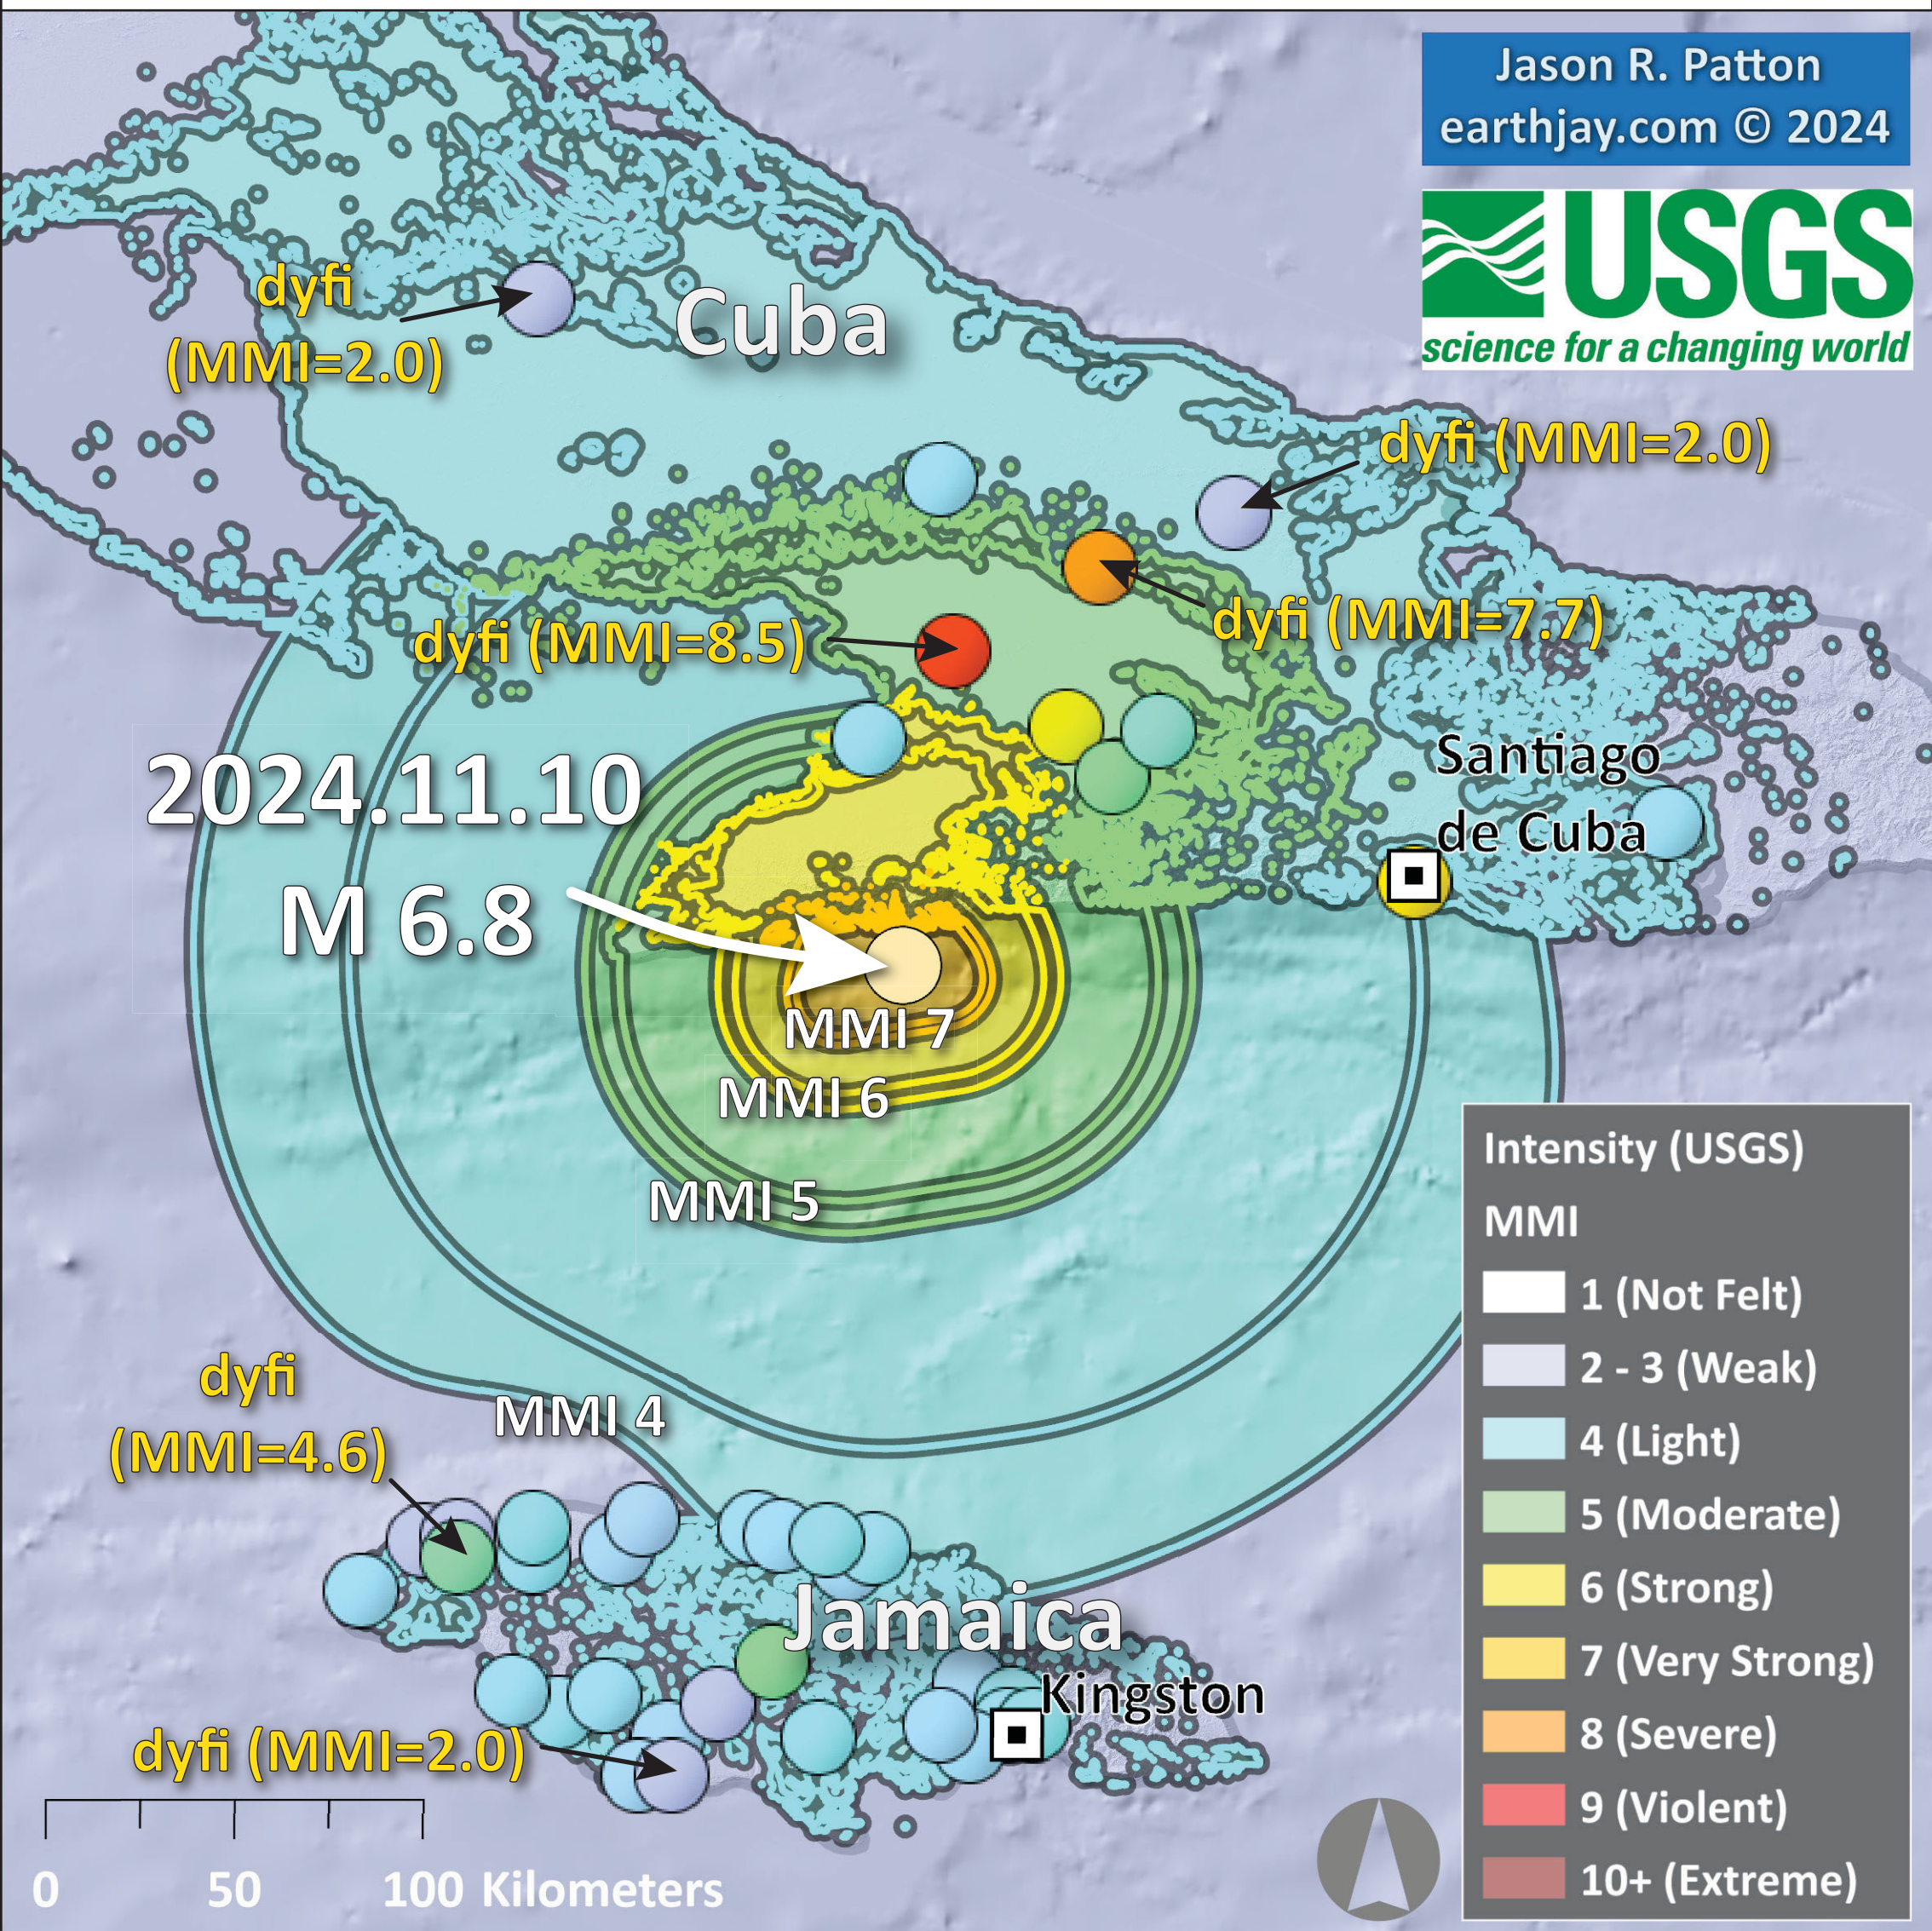

Earthquake Intensity

2024.11.10 M 6.8 Cuba

Jason R. Patton
earthjay.com © 2024

SHAKING	Not Felt	Weak	Light	Moderate	Strong	Very Strong	Severe	Violent	Extreme
DAMAGE	Note	None	None	Very Light	Light	Moderate	Moderate/Heavy	Heavy	Very Heavy
PGA (%g)	<0.05	0.3	2.76	6.2	11.5	21.5	40.1	74.7	>139
PGV (cm/s)	<0.02	0.13	1.41	4.65	9.64	20	41.4	85.8	>178
INTENSITY	1	2-3	4	5	6	7	8	9	10

Earthquake Intensity vs. Distance