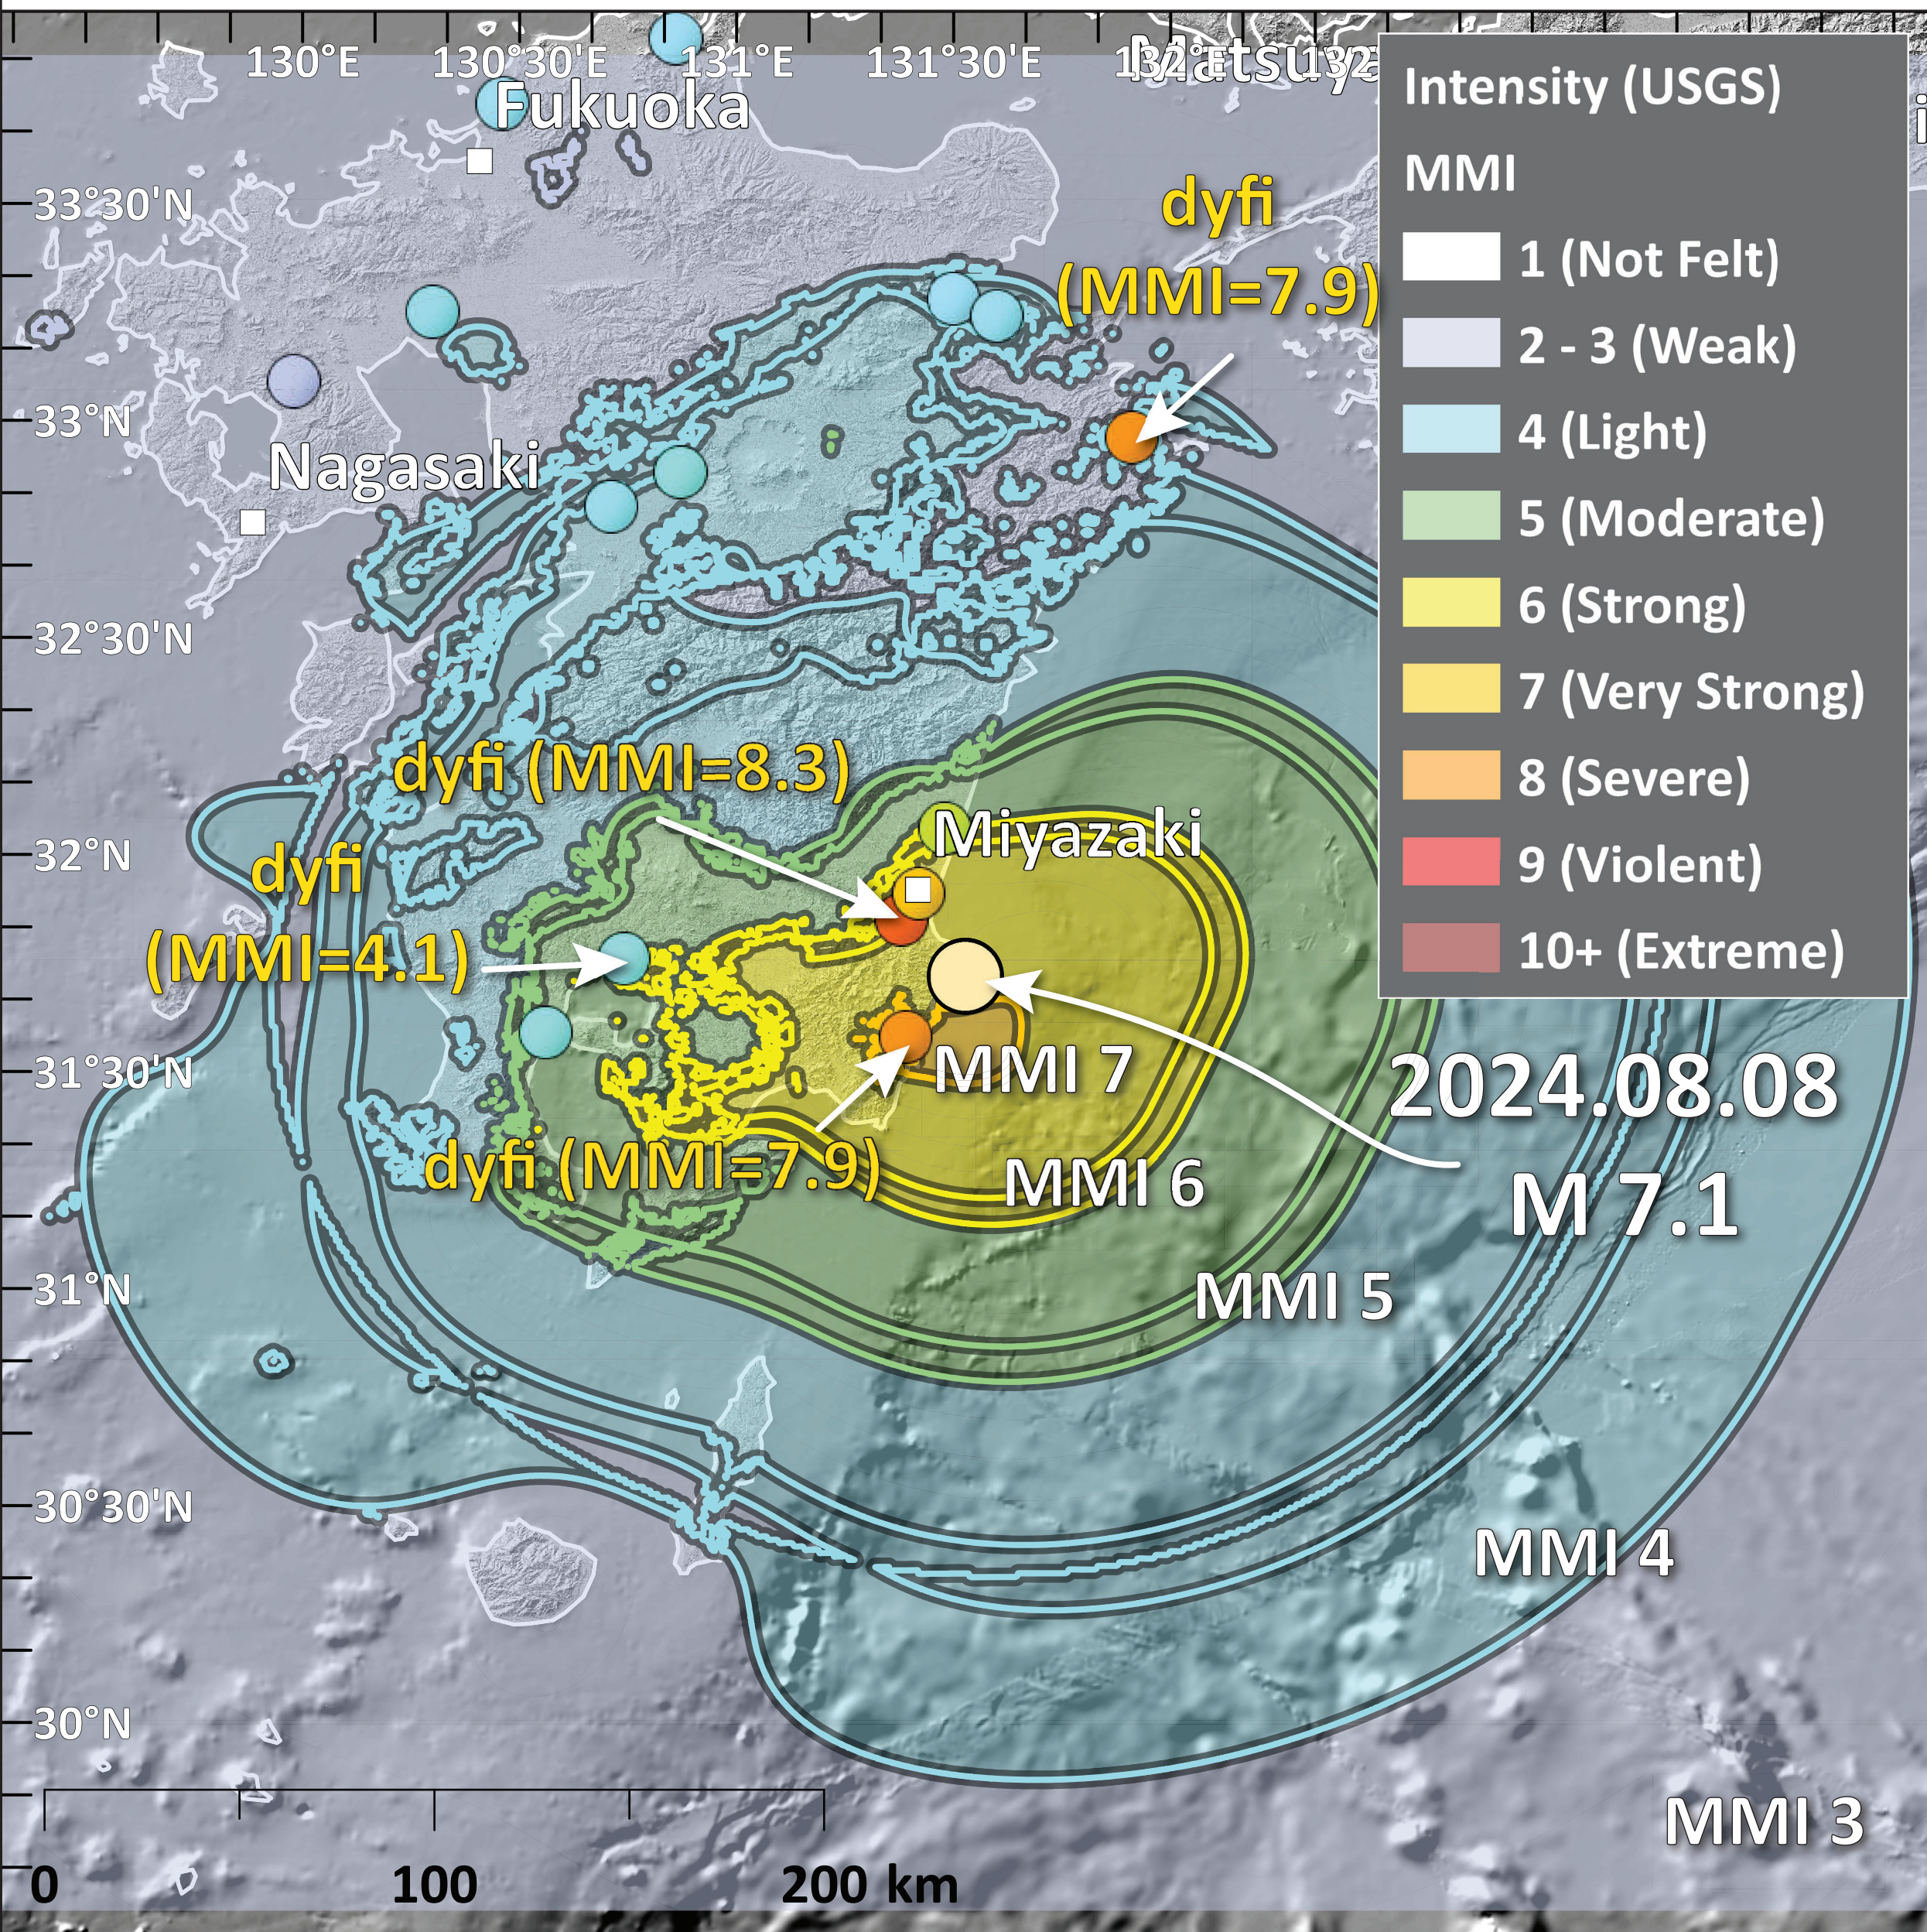

8 August 2024 M 7.1 Earthquake in Japan Shaking Intensity

SHAKING	Not Felt	Weak	Light	Moderate	Strong	Very Strong	Severe	Violent	Extreme
DAMAGE	Note	None	None	Very Light	Light	Moderate	Moderate/Heavy	Heavy	Very Heavy
PGA (%g)	<0.05	0.3	2.76	6.2	11.5	21.5	40.1	74.7	>139
PGV (cm/s)	<0.02	0.13	1.41	4.65	9.64	20	41.4	85.8	>178
INTENSITY	1	2-3	4	5	6	7	8	9	10

Earthquake Intensity vs. Distance