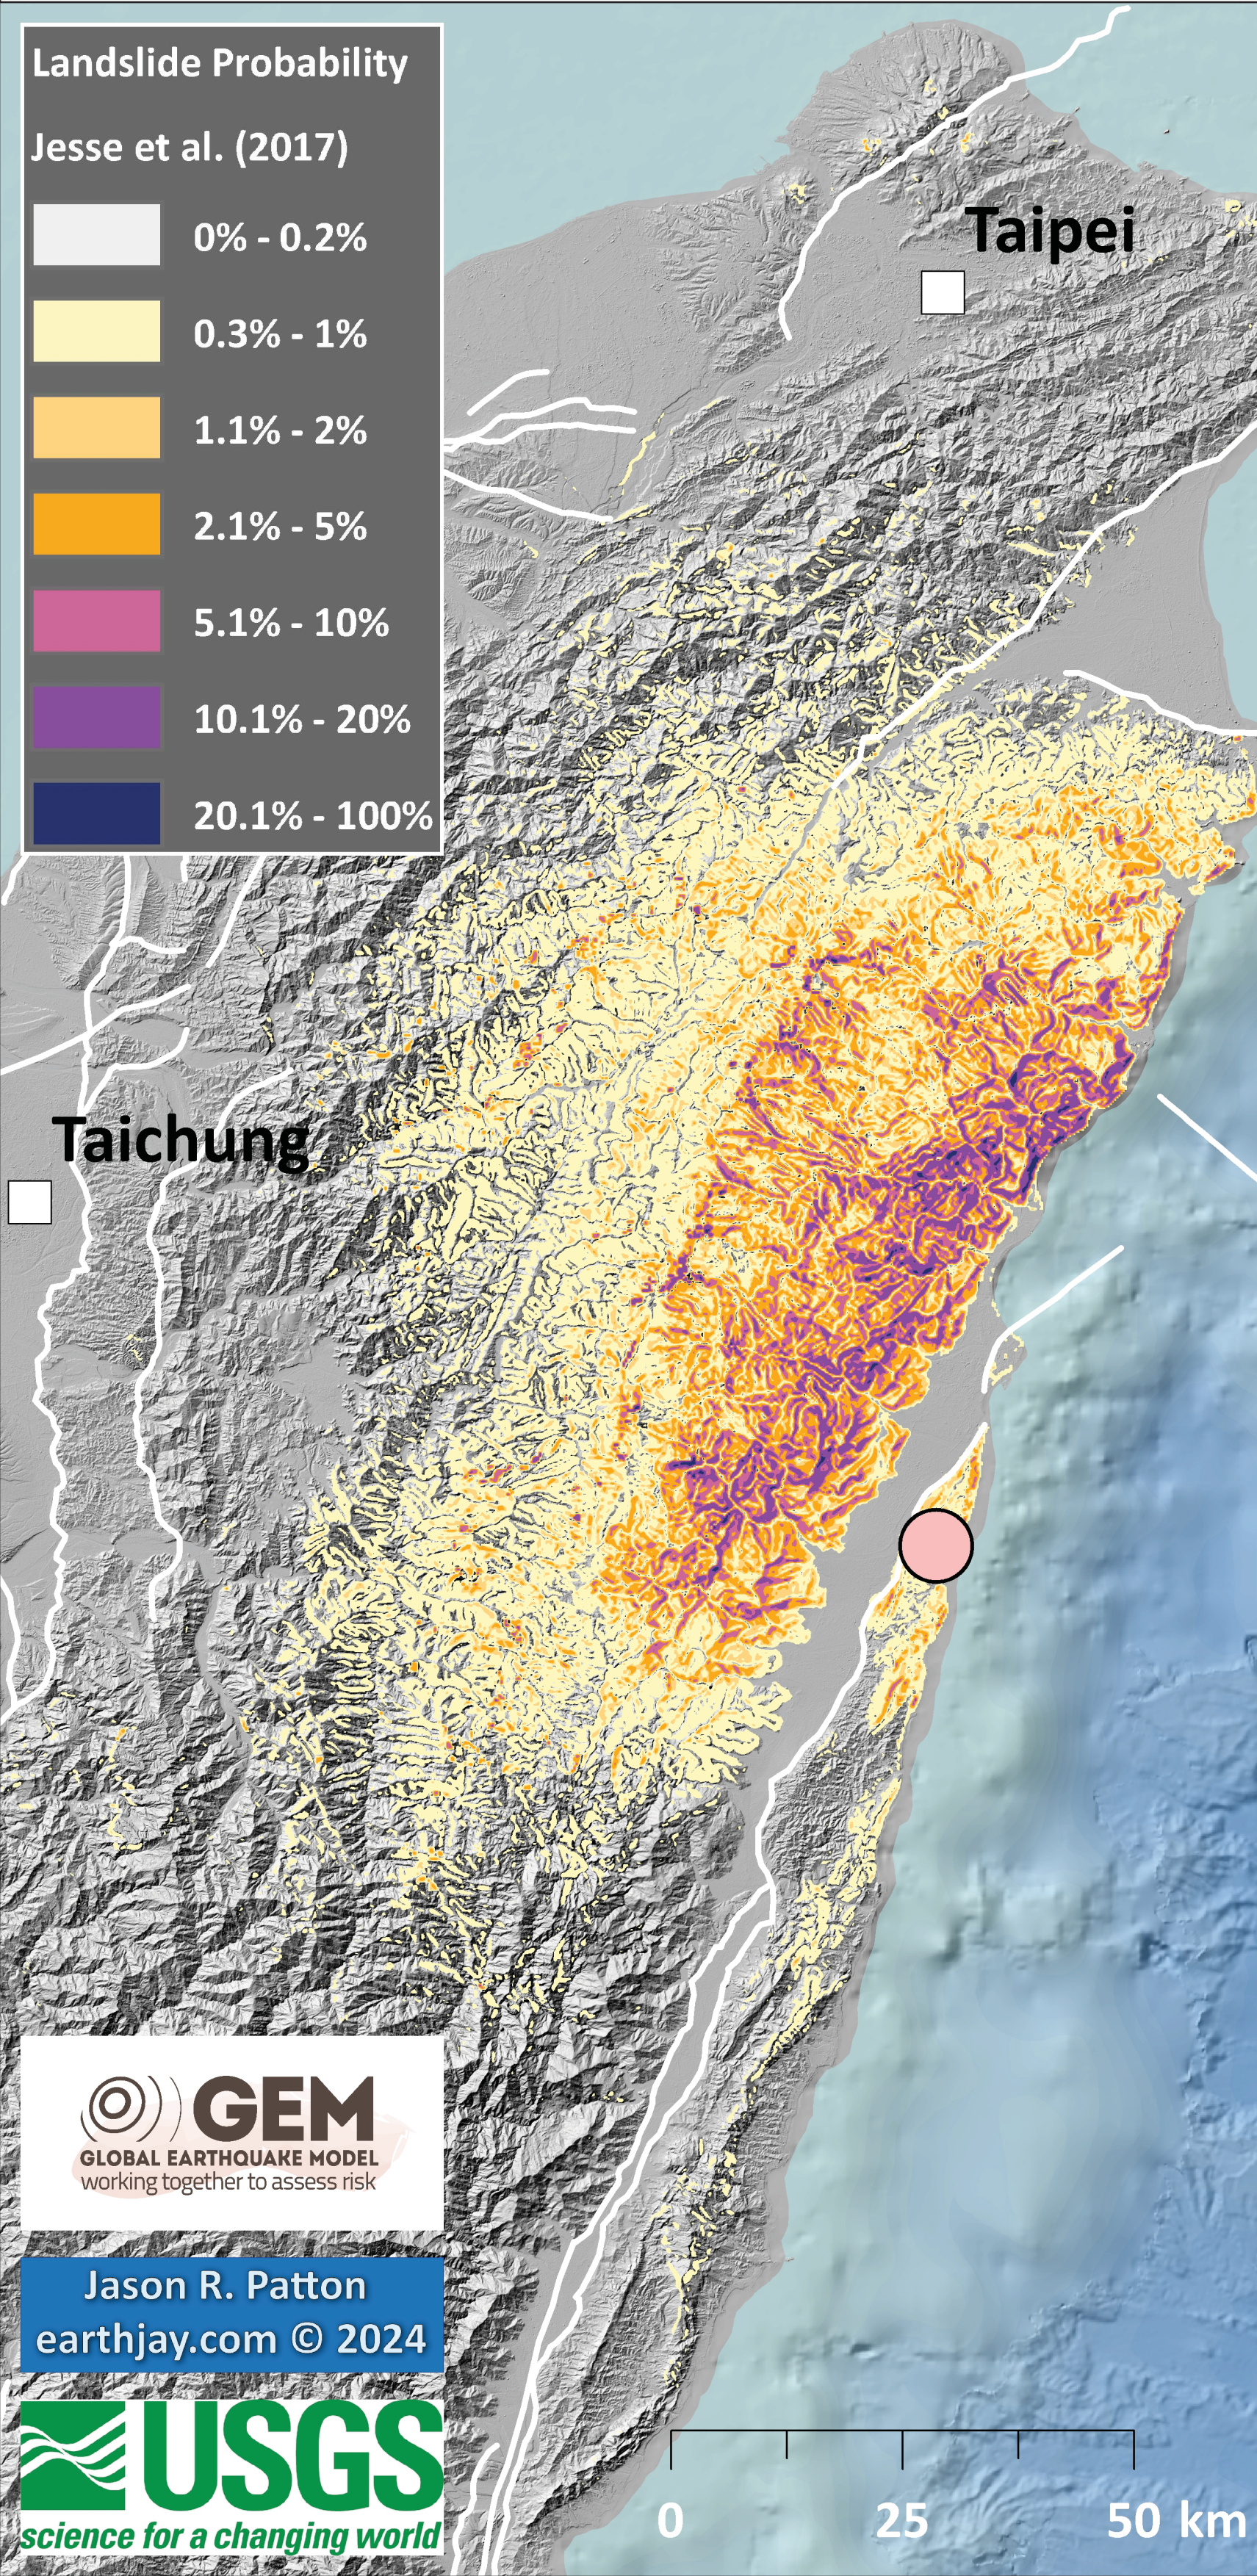

2 April 2024 M 7.4 Earthquake in Taiwan

Ground Failure Models

Jason R. Patton
earthjay.com © 2024