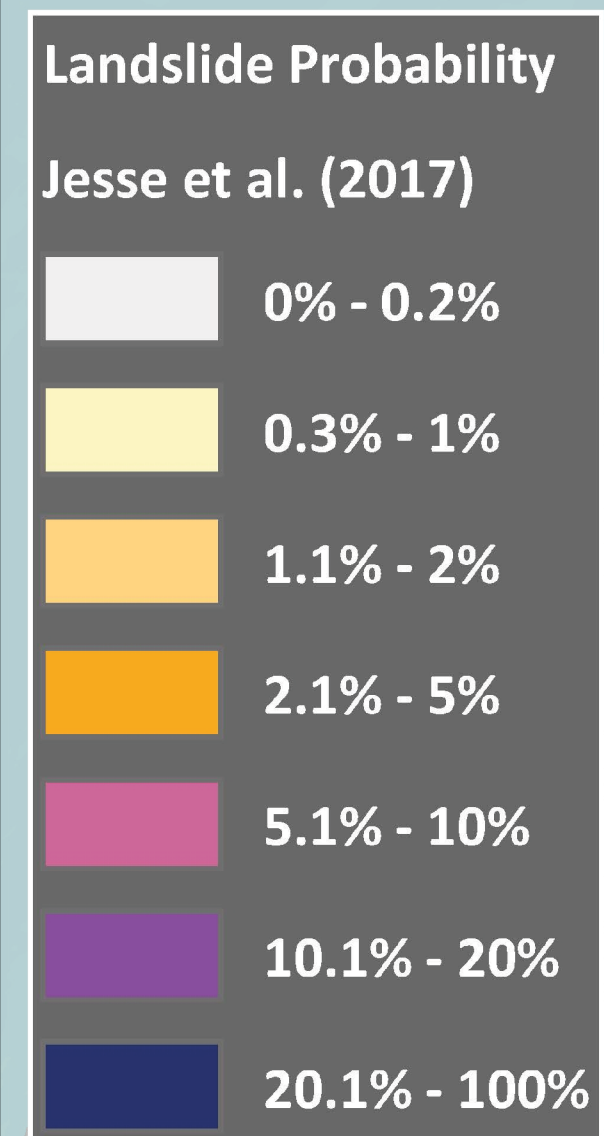

2 April 2024 M 7.4 Earthquake in Taiwan

Ground Failure Models

Jason R. Patton
earthjay.com © 2024