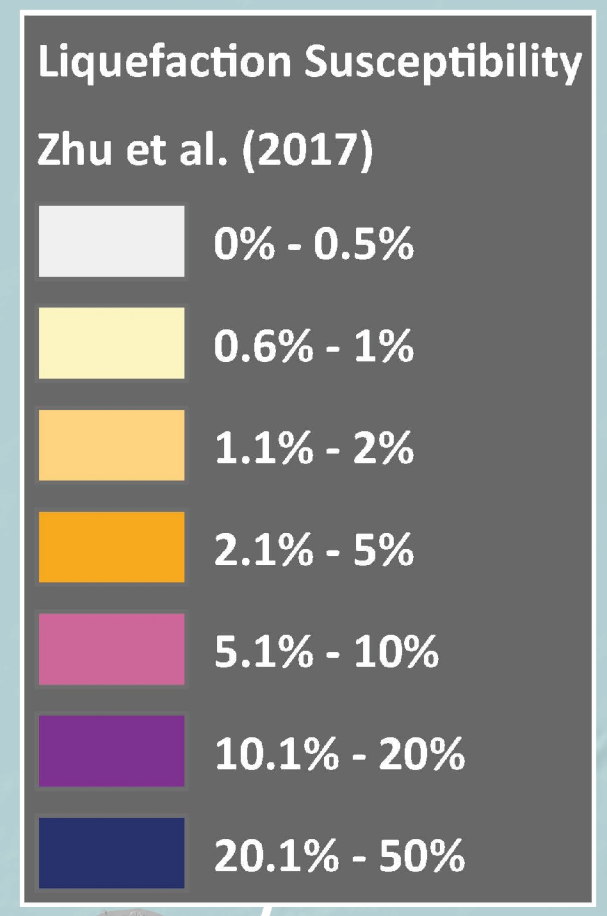

2 April 2024 M 7.4 Earthquake in Taiwan

Ground Failure Models

Jason R. Patton
earthjay.com © 2024