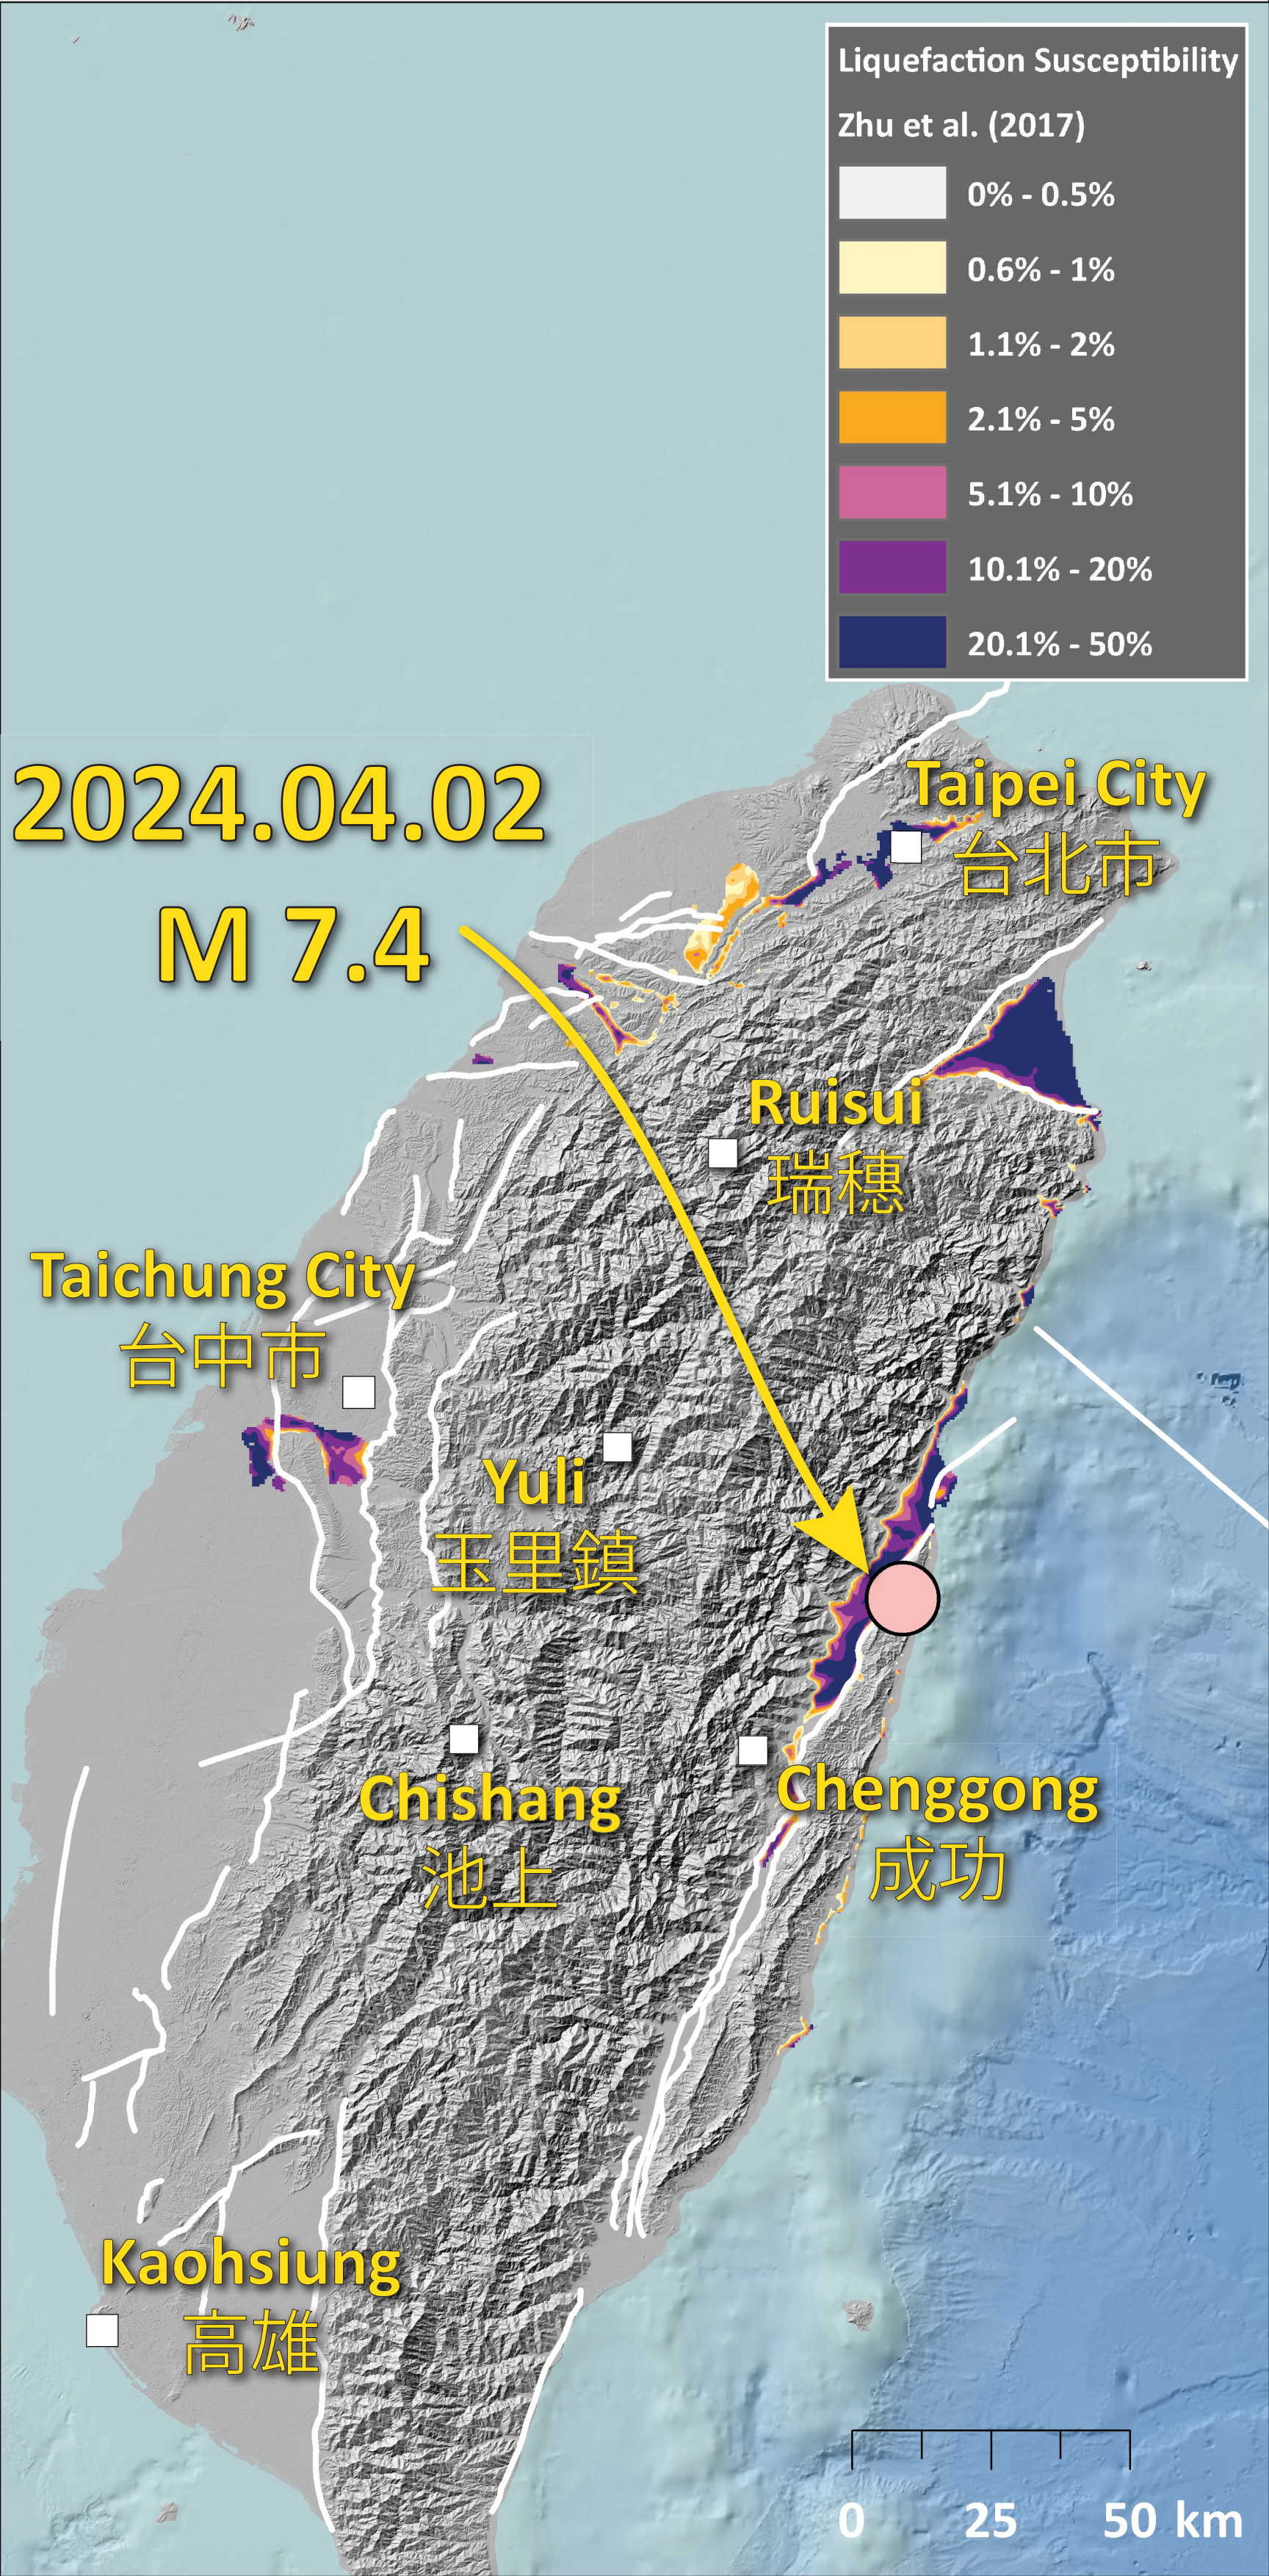

2 April 2024 M 7.4 Earthquake in Taiwan

Ground Failure Models

Jason R. Patton
earthjay.com © 2024