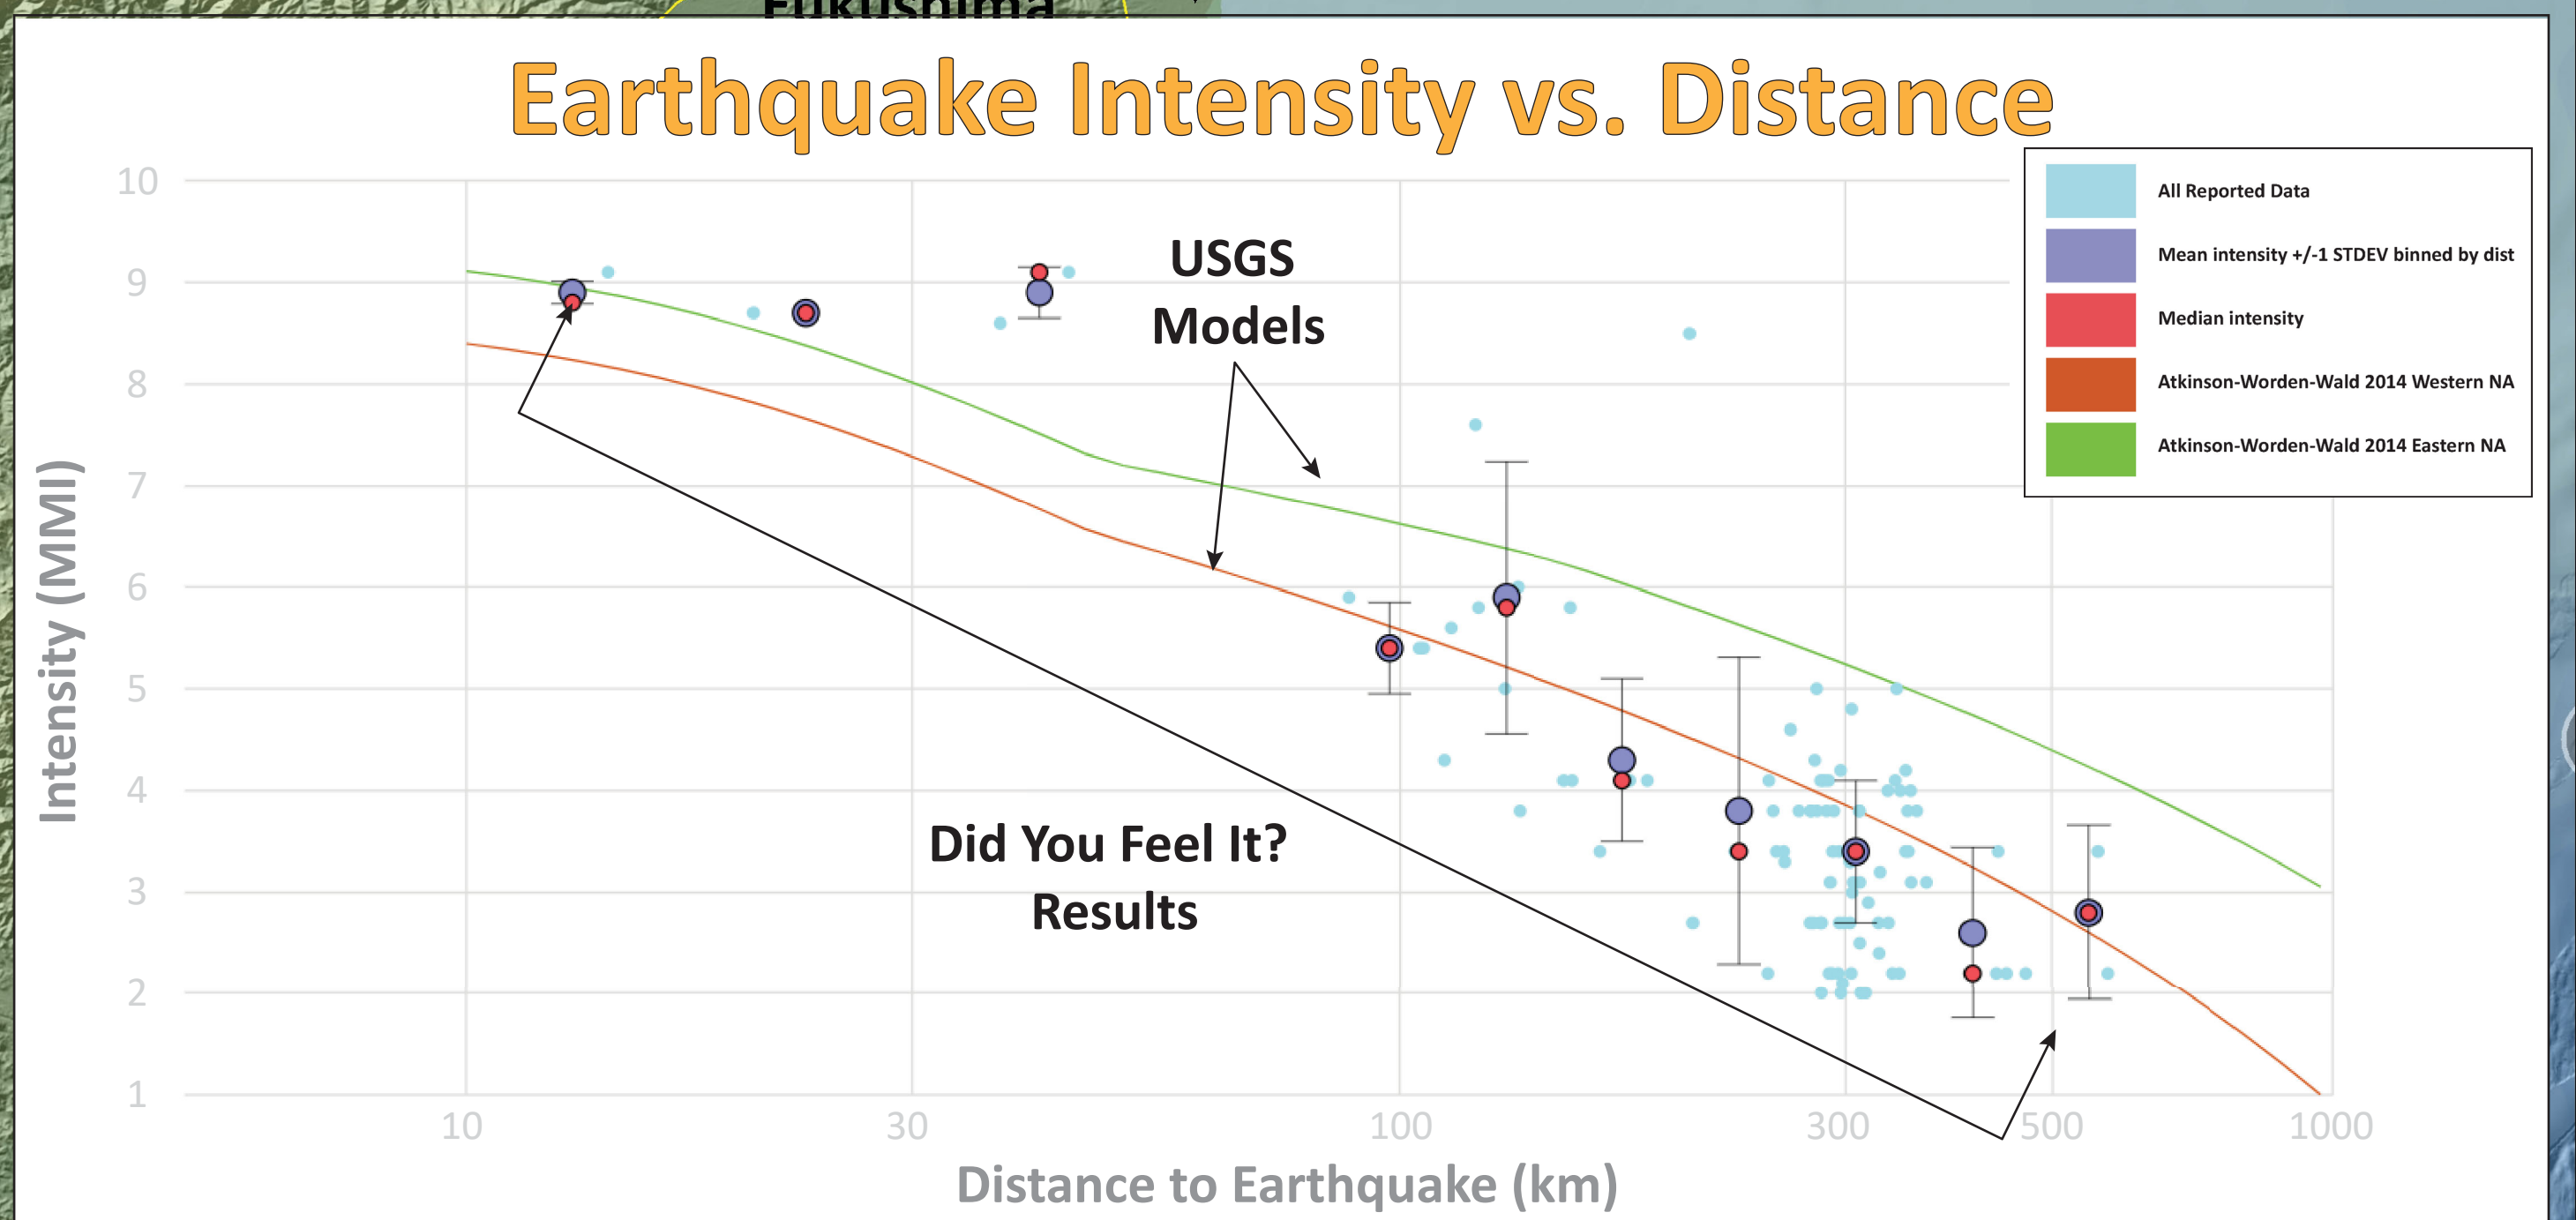

# Earthquake Report: 2024.01.01

## M 7.5 Japan (& USGS Seismicity 1923-2023 M ≥ 7.0)

SHAKING	Not Felt	Weak	Light	Moderate	Strong	Very Strong	Severe	Moderate/Heavy	Violent	Extreme
DAMAGE	Note	None	None	Very Light	Light	Moderate	Moderate/Heavy	Heavy	Very Heavy	
PGA (%g)	<0.05	0.3	2.76	6.2	11.5	21.5	40.1	74.7	>139	
PGV (cm/s)	<0.02	0.13	1.41	4.65	9.64	20	41.4	85.8	>178	
INTENSITY	1	2-3	4	5	6	7	8	9	10	

**1 jan '24 M 7.5**  
 Seismicity (USGS - 1 week) magnitude  
 Seismicity (USGS - 1 century) magnitude  
 Elevation (High/Low) and Depth (Shallow/Deep) scales  
 Legend for Intensity (USGS) and MMI  
 Scale bars: 0-50 Miles, 0-250 Kilometers  
 Jason R. Patton, earthjay.com © 2024  
 USGS science for a changing world