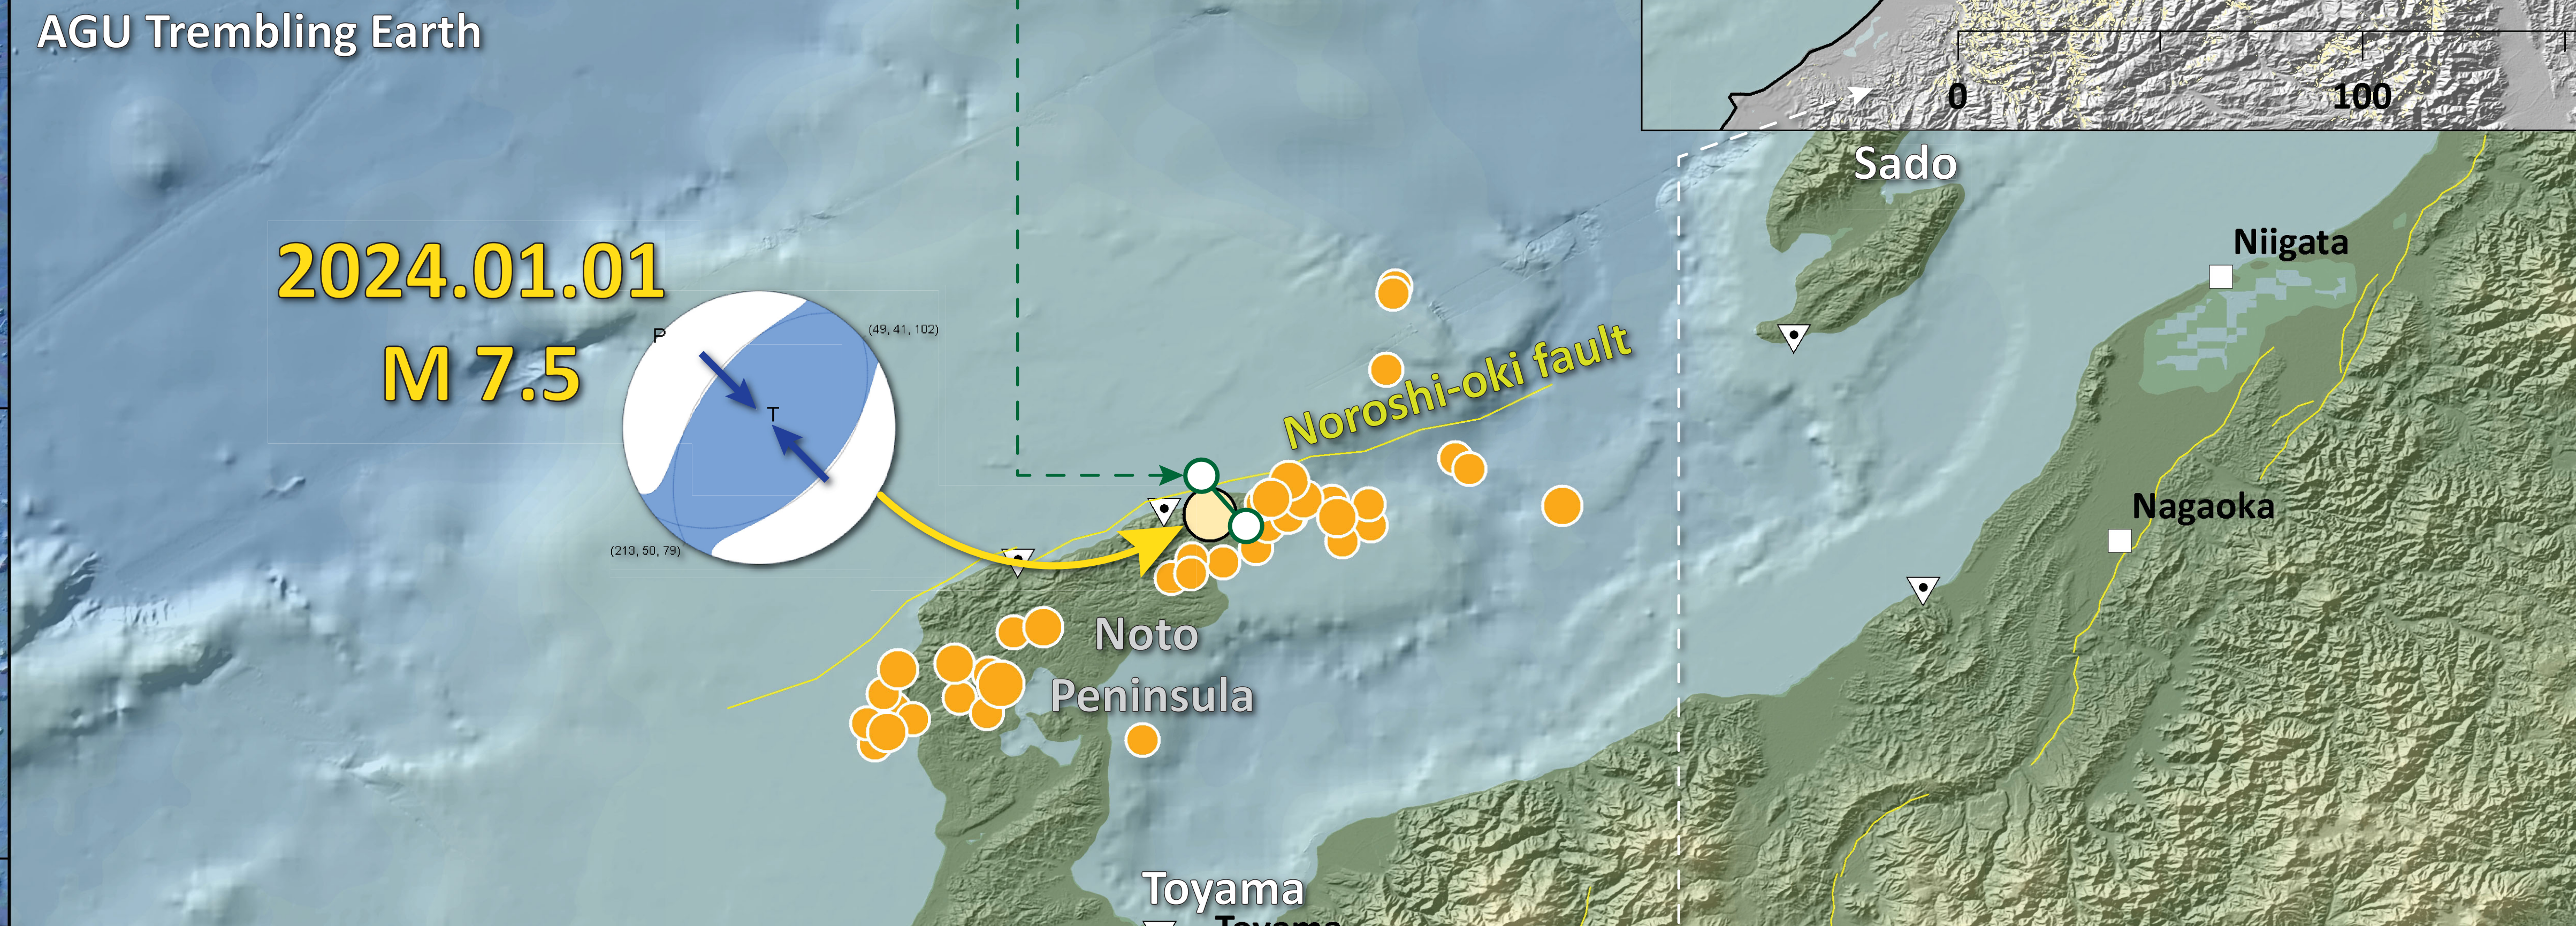

# Earthquake Report: 2024.01.01

## M 7.5 Japan (& USGS Seismicity 1923-2023 M ≥ 7.0)

SHAKING	Not Felt	Weak	Light	Moderate	Strong	Very Strong	Severe	Moderate/Heavy	Violent	Extreme
DAMAGE	Note	None	None	Very Light	Light	Moderate	Moderate/Heavy	Heavy	Very Heavy	
PGA (%g)	<0.05	0.3	2.76	6.2	11.5	21.5	40.1	74.7	>139	
PGV (cm/s)	<0.02	0.13	1.41	4.65	9.64	20	41.4	85.8	>178	
INTENSITY	1	2-3	4	5	6	7	8	9	10	

**1 jan '24 M 7.5**  
 Seismicity (USGS - 1 week) magnitude  
 Seismicity (USGS - 1 century) magnitude  
 Elevation (High/Low) and Depth (Shallow/Deep) scales  
 Legend for Intensity (USGS) and MMI  
 Scale bars: 0-50 Miles, 0-250 Kilometers  
 Jason R. Patton, earthjay.com © 2024  
 USGS science for a changing world