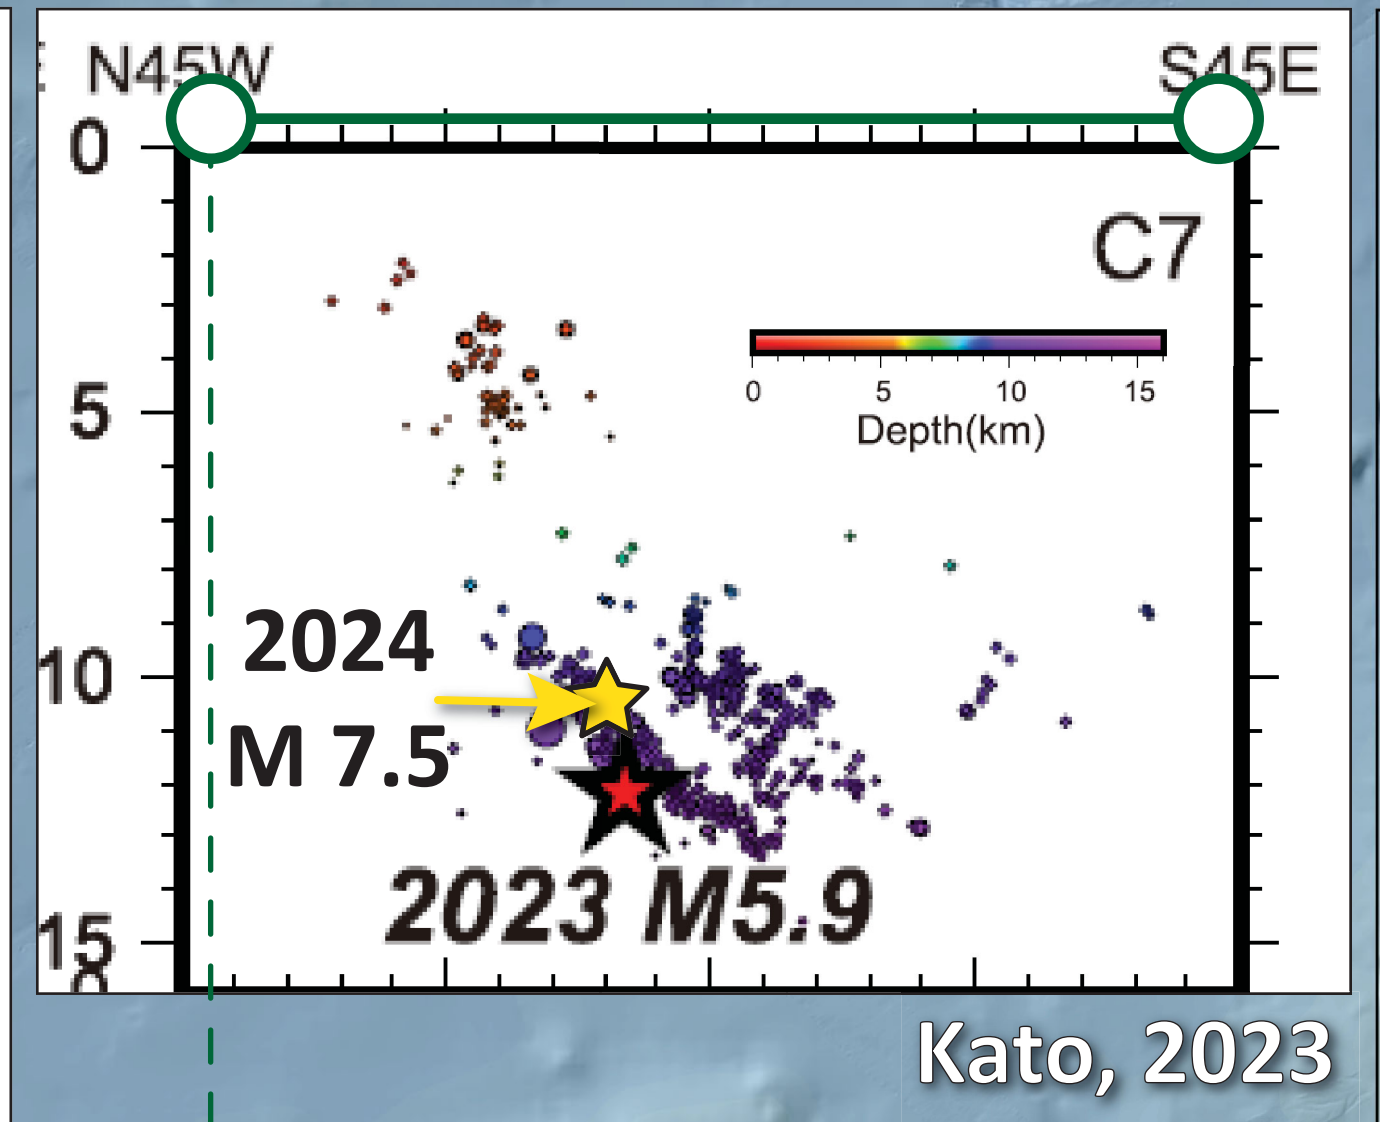

# Earthquake Report: 2024.01.01

## M 7.5 Japan (& USGS Seismicity 1923-2023 M ≥ 7.0)

SHAKING	Not Felt	Weak	Light	Moderate	Strong	Very Strong	Severe	Moderate/Heavy	Violent	Extreme
DAMAGE	Note	None	None	Very Light	Light	Moderate	Moderate/Heavy	Heavy	Very Heavy	
PGA (%g)	<0.05	0.3	2.76	6.2	11.5	21.5	40.1	74.7	>139	
PGV (cm/s)	<0.02	0.13	1.41	4.65	9.64	20	41.4	85.8	>178	
INTENSITY	1	2-3	4	5	6	7	8	9	10	

**1 jan '24 M 7.5**  
 Seismicity (USGS - 1 week) magnitude  
 Seismicity (USGS - 1 century) magnitude  
 Elevation (High/Low) and Depth (Shallow/Deep) scales  
 Legend for Intensity (USGS) and MMI  
 Scale bars: 0-50 Miles, 0-250 Kilometers  
 Jason R. Patton, earthjay.com © 2024  
 USGS science for a changing world