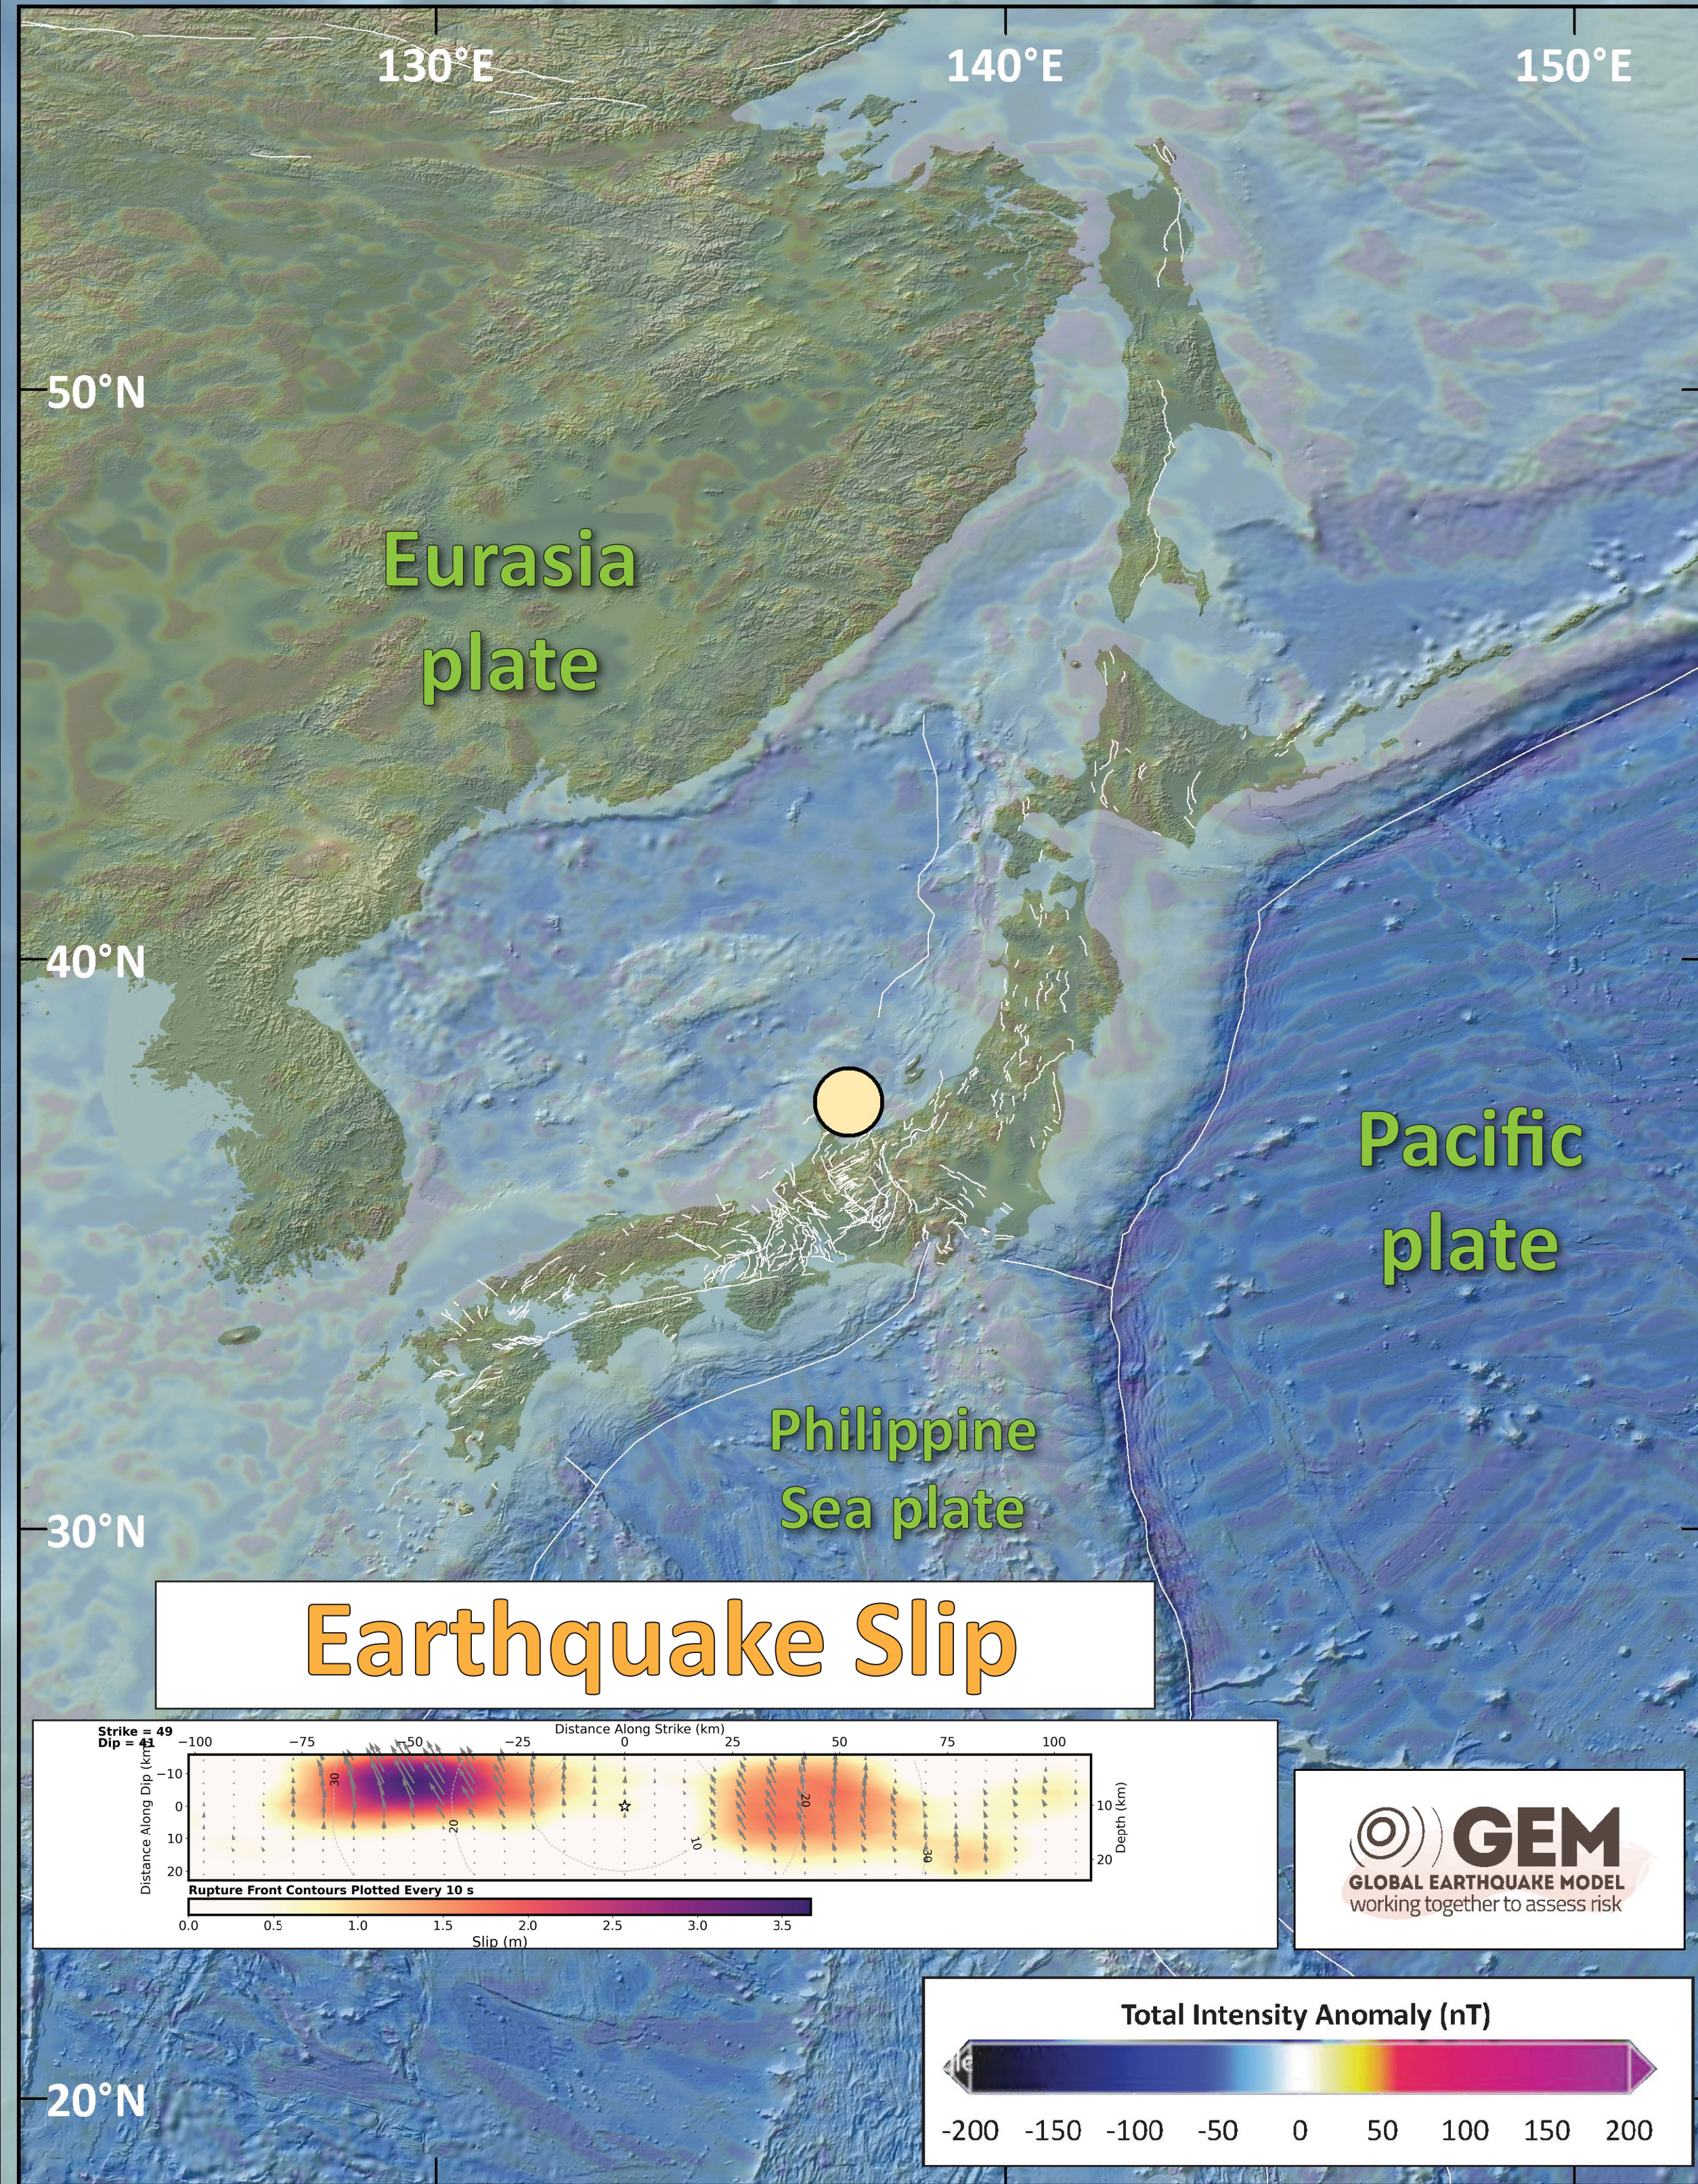

# Earthquake Report: 2024.01.01

## M 7.5 Japan (& USGS Seismicity 1923-2023 M ≥ 7.0)

SHAKING	Not Felt	Weak	Light	Moderate	Strong	Very Strong	Severe	Moderate/Heavy	Violent	Extreme
DAMAGE	Note	None	None	Very Light	Light	Moderate	Moderate/Heavy	Heavy	Very Heavy	
PGA (%g)	<0.05	0.3	2.76	6.2	11.5	21.5	40.1	74.7	>139	
PGV (cm/s)	<0.02	0.13	1.41	4.65	9.64	20	41.4	85.8	>178	
INTENSITY	1	2-3	4	5	6	7	8	9	10	

**1 jan '24 M 7.5**  
 Seismicity (USGS - 1 week) magnitude  
 Seismicity (USGS - 1 century) magnitude  
 Elevation (High/Low) and Depth (Shallow/Deep) scales  
 Legend for Intensity (USGS) and MMI  
 Scale bars: 0-50 Miles, 0-250 Kilometers  
 Jason R. Patton, earthjay.com © 2024  
 USGS science for a changing world