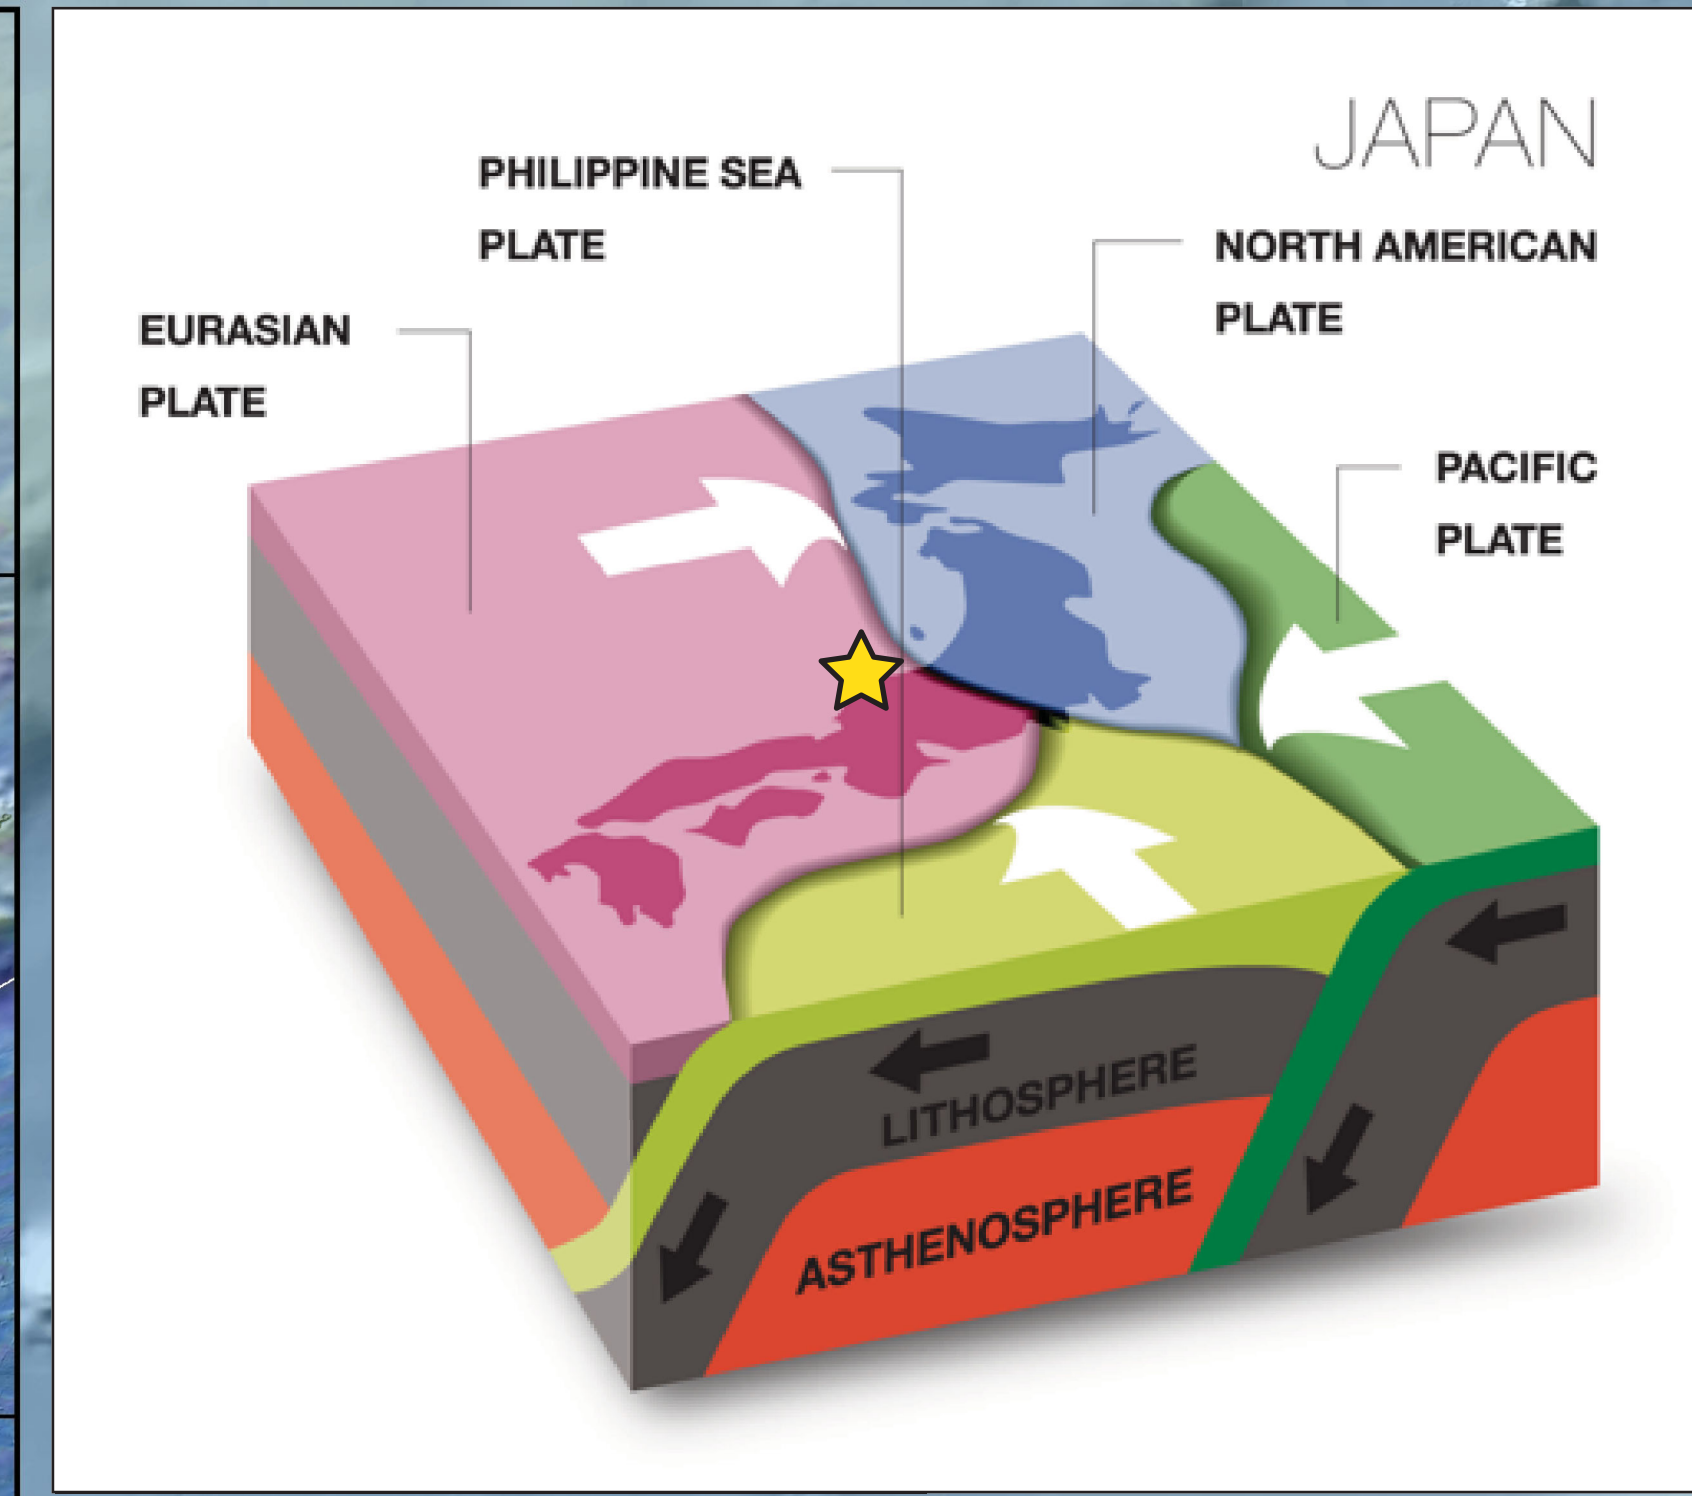

# Earthquake Report: 2024.01.01

## M 7.5 Japan (& USGS Seismicity 1923-2023 M ≥ 7.0)

SHAKING	Not Felt	Weak	Light	Moderate	Strong	Very Strong	Severe	Moderate/Heavy	Violent	Extreme
DAMAGE	Note	None	None	Very Light	Light	Moderate	Moderate/Heavy	Heavy	Very Heavy	
PGA (%g)	<0.05	0.3	2.76	6.2	11.5	21.5	40.1	74.7	>139	
PGV (cm/s)	<0.02	0.13	1.41	4.65	9.64	20	41.4	85.8	>178	
INTENSITY	1	2-3	4	5	6	7	8	9	10	

**1 jan '24 M 7.5**  
 Seismicity (USGS - 1 week) magnitude  
 Seismicity (USGS - 1 century) magnitude  
 Elevation (High/Low) and Depth (Shallow/Deep) scales  
 Legend for Intensity (USGS) and MMI  
 Scale bars: 0-50 Miles, 0-250 Kilometers  
 Jason R. Patton, earthjay.com © 2024  
 USGS science for a changing world