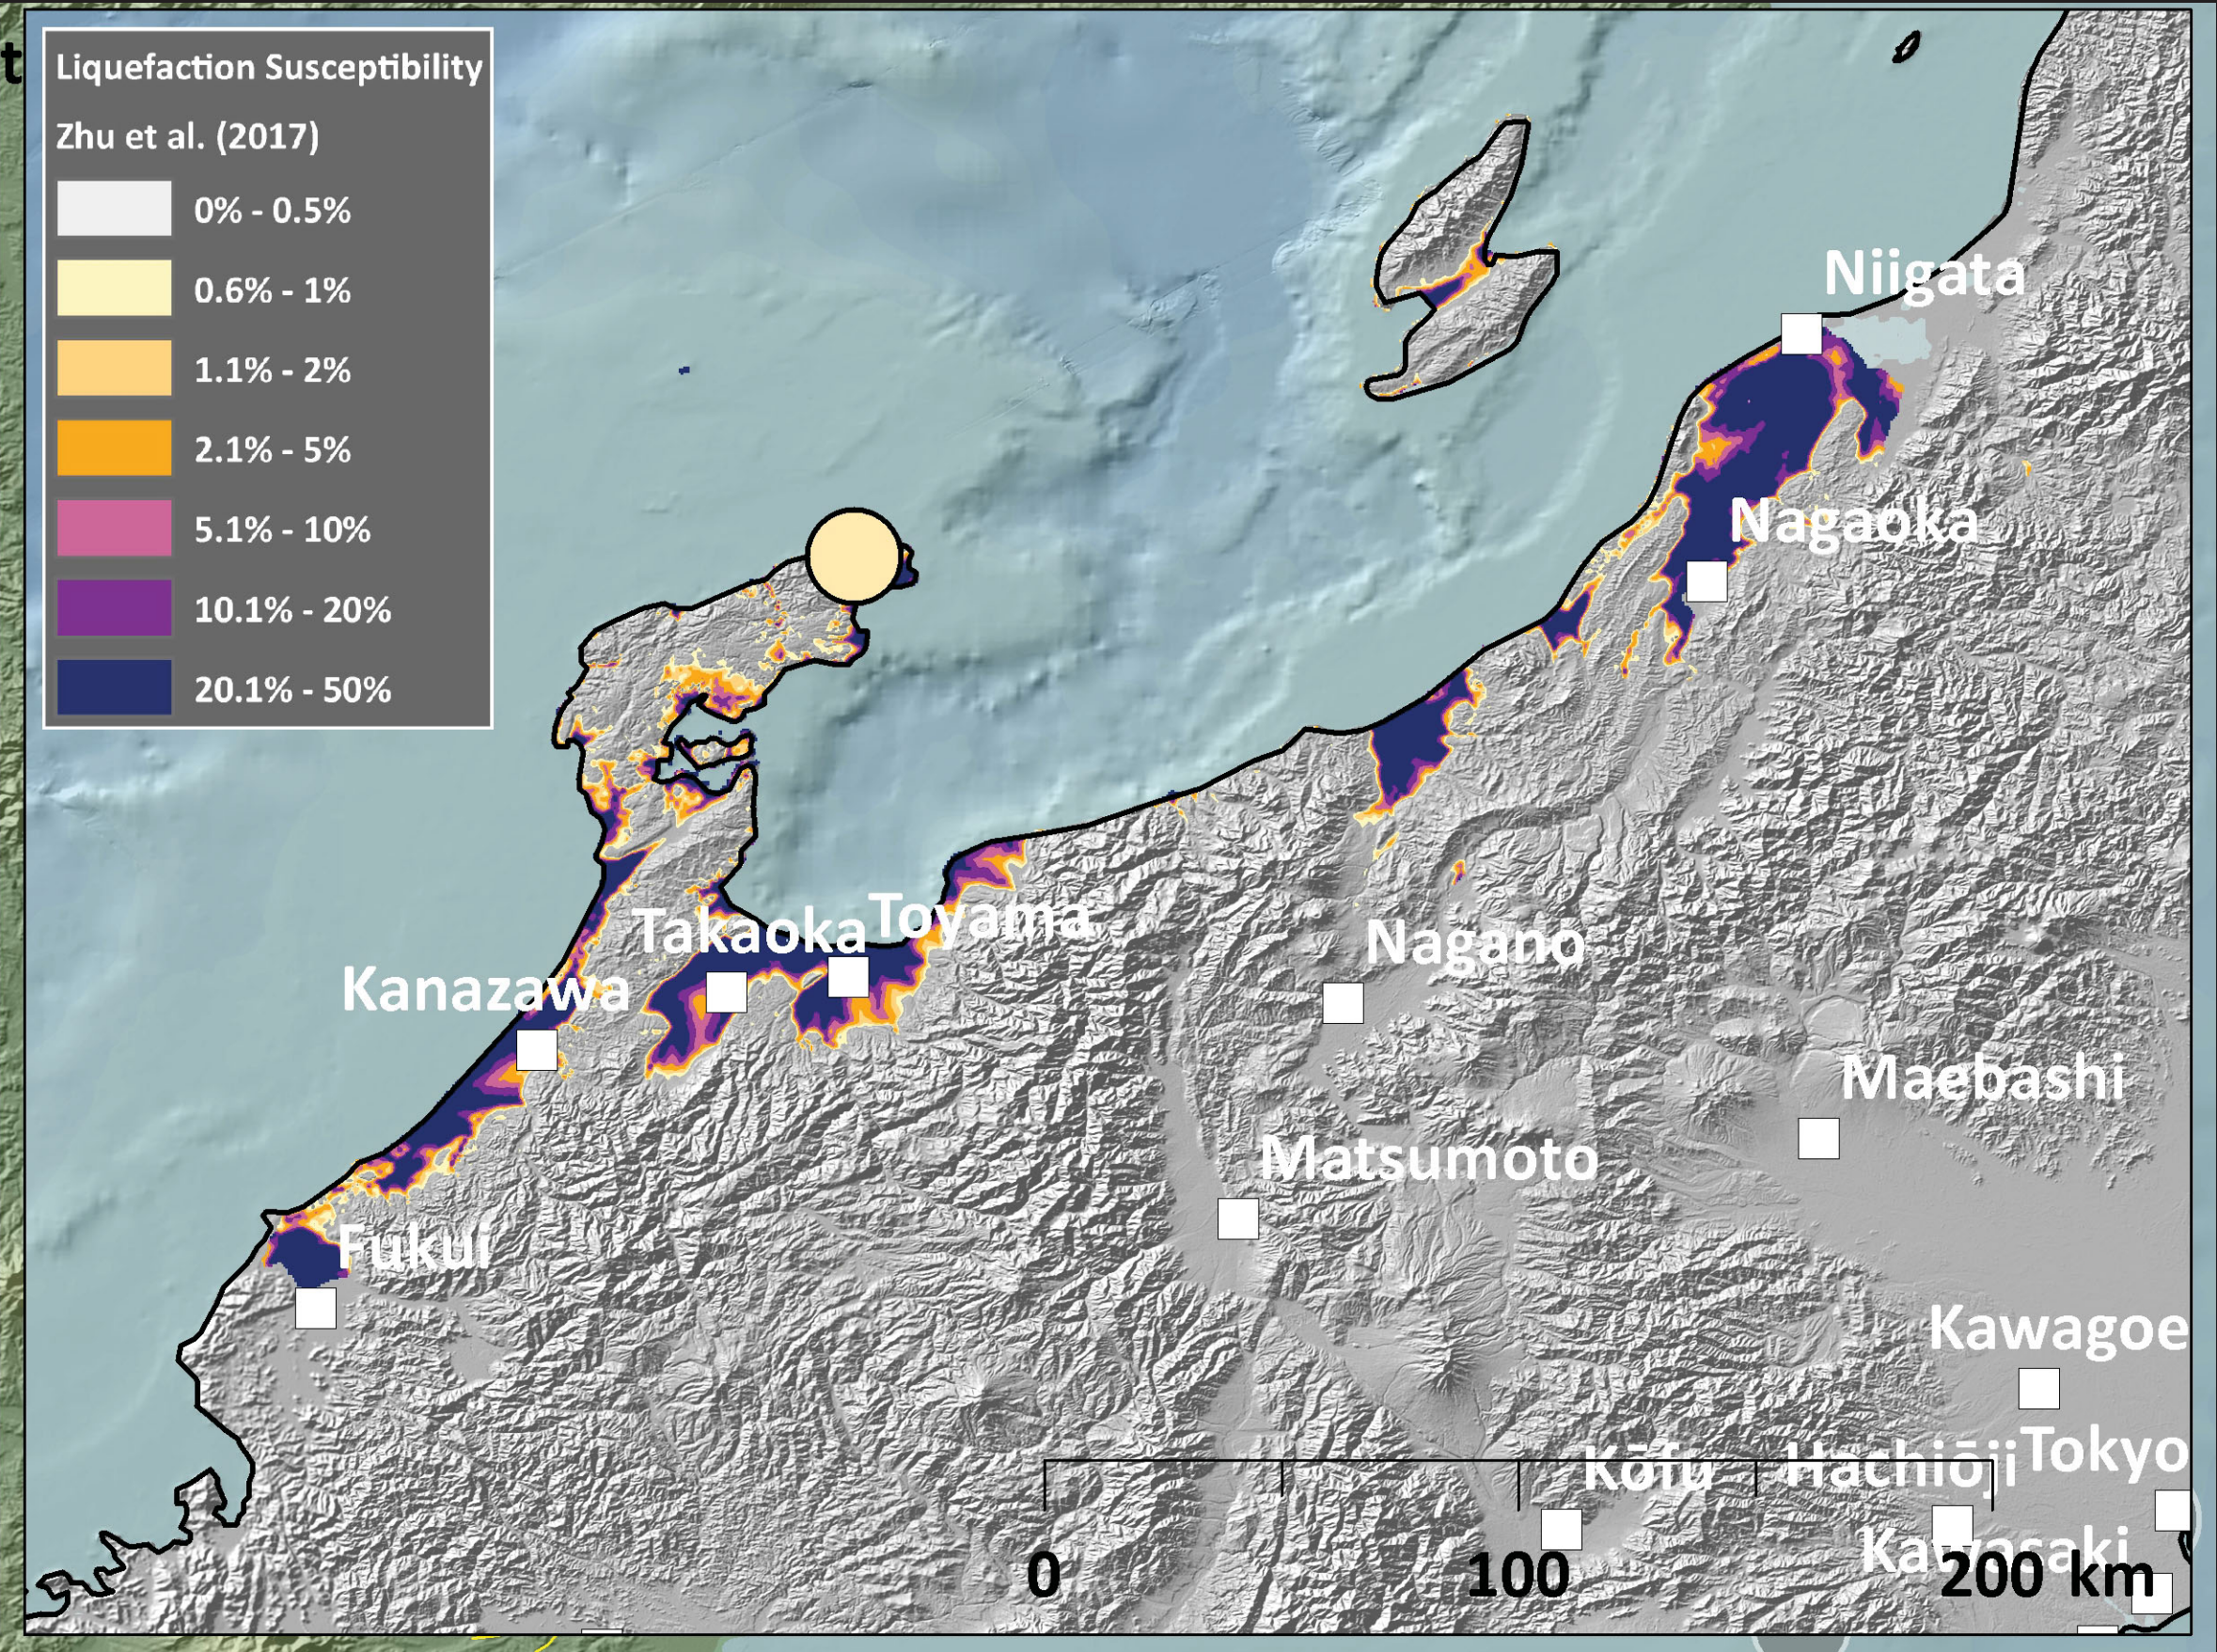

# Earthquake Report: 2024.01.01

## M 7.5 Japan (& USGS Seismicity 1923-2023 M ≥ 7.0)

SHAKING	Not Felt	Weak	Light	Moderate	Strong	Very Strong	Severe	Moderate/Heavy	Violent	Extreme
DAMAGE	Note	None	None	Very Light	Light	Moderate	Moderate/Heavy	Heavy	Very Heavy	
PGA (%g)	<0.05	0.3	2.76	6.2	11.5	21.5	40.1	74.7	>139	
PGV (cm/s)	<0.02	0.13	1.41	4.65	9.64	20	41.4	85.8	>178	
INTENSITY	1	2-3	4	5	6	7	8	9	10	

**1 jan '24 M 7.5**  
 Seismicity (USGS - 1 week) magnitude  
 Seismicity (USGS - 1 century) magnitude  
 Elevation (High/Low) and Depth (Shallow/Deep) scales  
 Legend for Intensity (USGS) and MMI  
 Scale bars: 0-50 Miles, 0-250 Kilometers  
 Jason R. Patton, earthjay.com © 2024  
 USGS science for a changing world