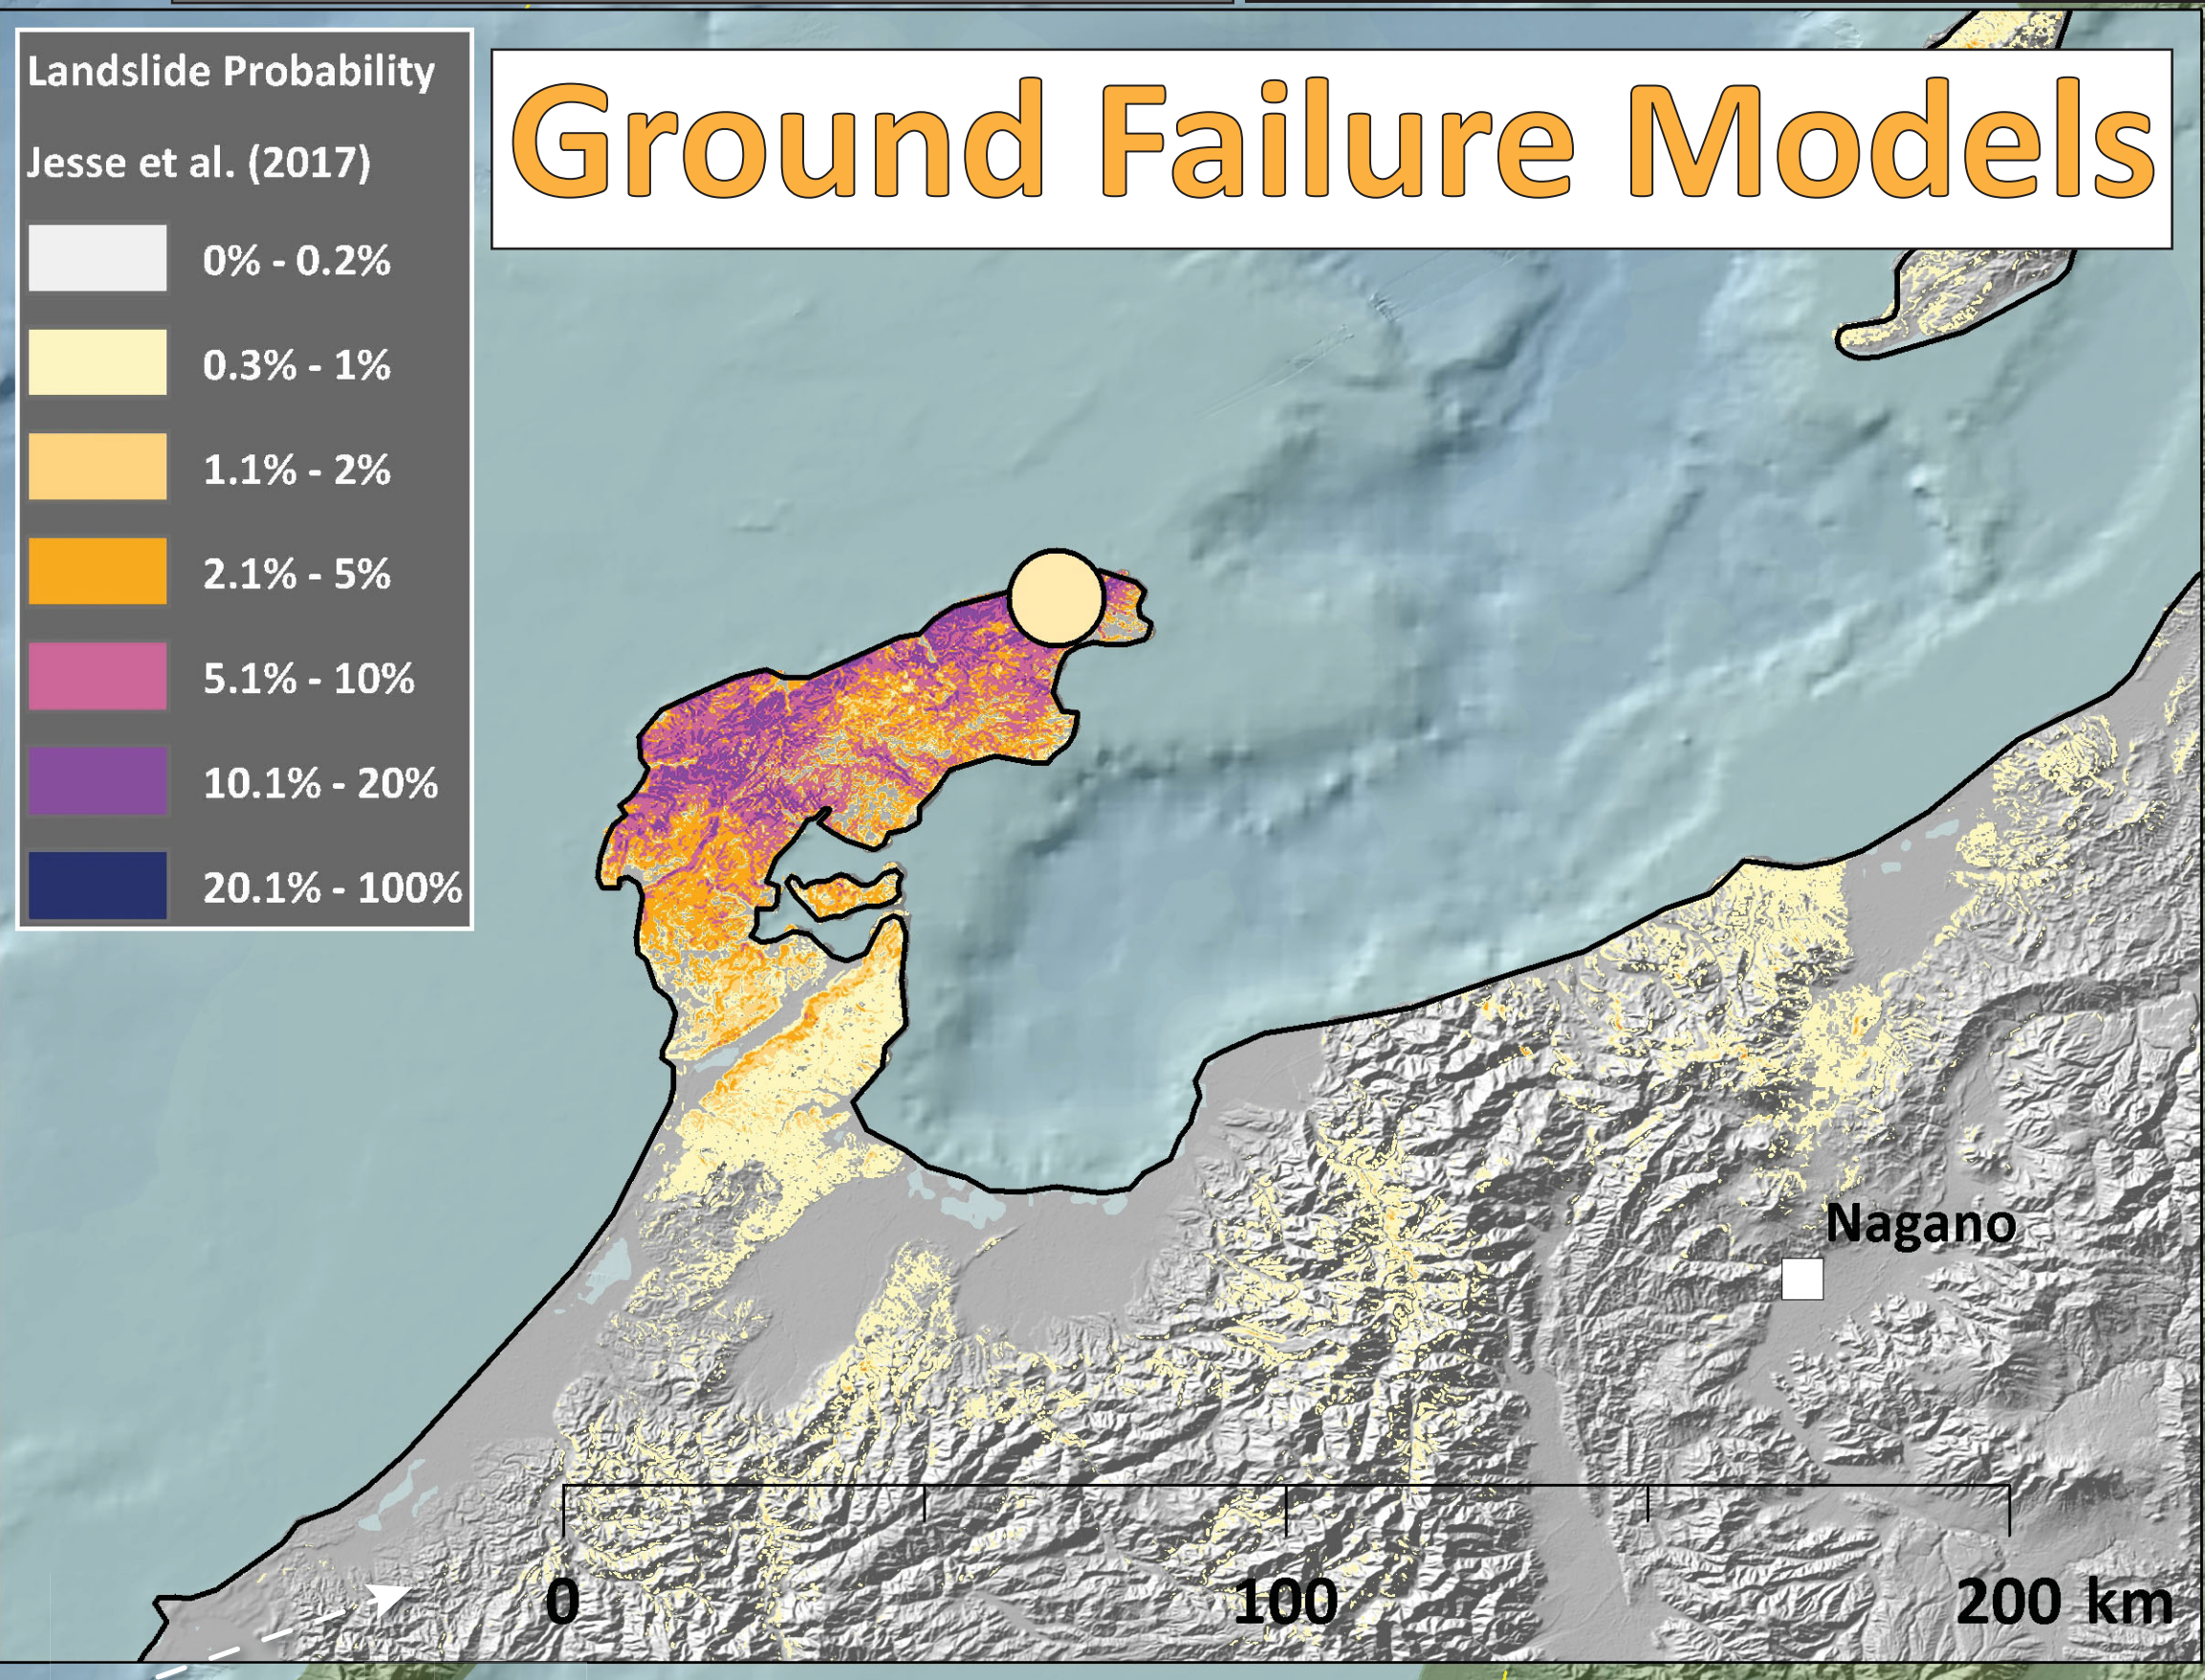

# Earthquake Report: 2024.01.01

## M 7.5 Japan (& USGS Seismicity 1923-2023 M ≥ 7.0)

SHAKING	Not Felt	Weak	Light	Moderate	Strong	Very Strong	Severe	Moderate/Heavy	Violent	Extreme
DAMAGE	Note	None	None	Very Light	Light	Moderate	Moderate/Heavy	Heavy	Very Heavy	
PGA (%g)	<0.05	0.3	2.76	6.2	11.5	21.5	40.1	74.7	>139	
PGV (cm/s)	<0.02	0.13	1.41	4.65	9.64	20	41.4	85.8	>178	
INTENSITY	1	2-3	4	5	6	7	8	9	10	

**1 jan '24 M 7.5**  
 Seismicity (USGS - 1 week) magnitude  
 Seismicity (USGS - 1 century) magnitude  
 Elevation (High/Low) and Depth (Shallow/Deep) scales  
 Legend for Intensity (USGS) and MMI  
 Scale bars: 0-50 Miles, 0-250 Kilometers  
 Jason R. Patton, earthjay.com © 2024  
 USGS science for a changing world