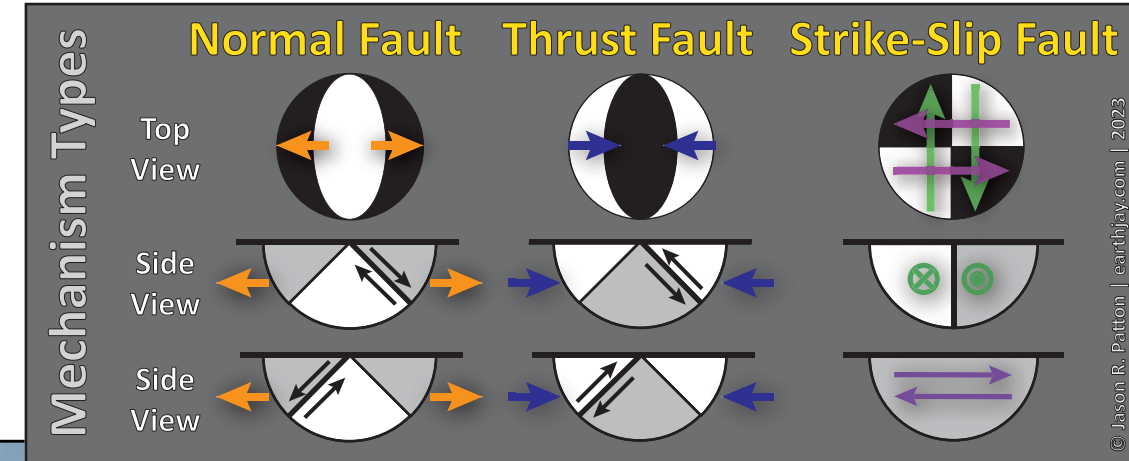

## M 7.5 Japan (& USGS Seismicity 1923-2023 M ≥ 7.0)

SHAKING	Not Felt	Weak	Light	Moderate	Strong	Very Strong	Severe	Moderate/Heavy	Violent	Extreme
DAMAGE	Note	None	None	Very Light	Light	Moderate	Moderate/Heavy	Heavy	Very Heavy	
PGA (%g)	<0.05	0.3	2.76	6.2	11.5	21.5	40.1	74.7	>139	
PGV (cm/s)	<0.02	0.13	1.41	4.65	9.64	20	41.4	85.8	>178	
INTENSITY	1	2-3	4	5	6	7	8	9	10	

**1 jan '24 M 7.5**  
 Seismicity (USGS - 1 week) magnitude  
 Seismicity (USGS - 1 century) magnitude  
 Elevation (High/Low) and Depth (Shallow/Deep) scales  
 Legend for Intensity (USGS) and MMI  
 Scale bars: 0-50 Miles, 0-250 Kilometers  
 Jason R. Patton, earthjay.com © 2024  
 USGS science for a changing world