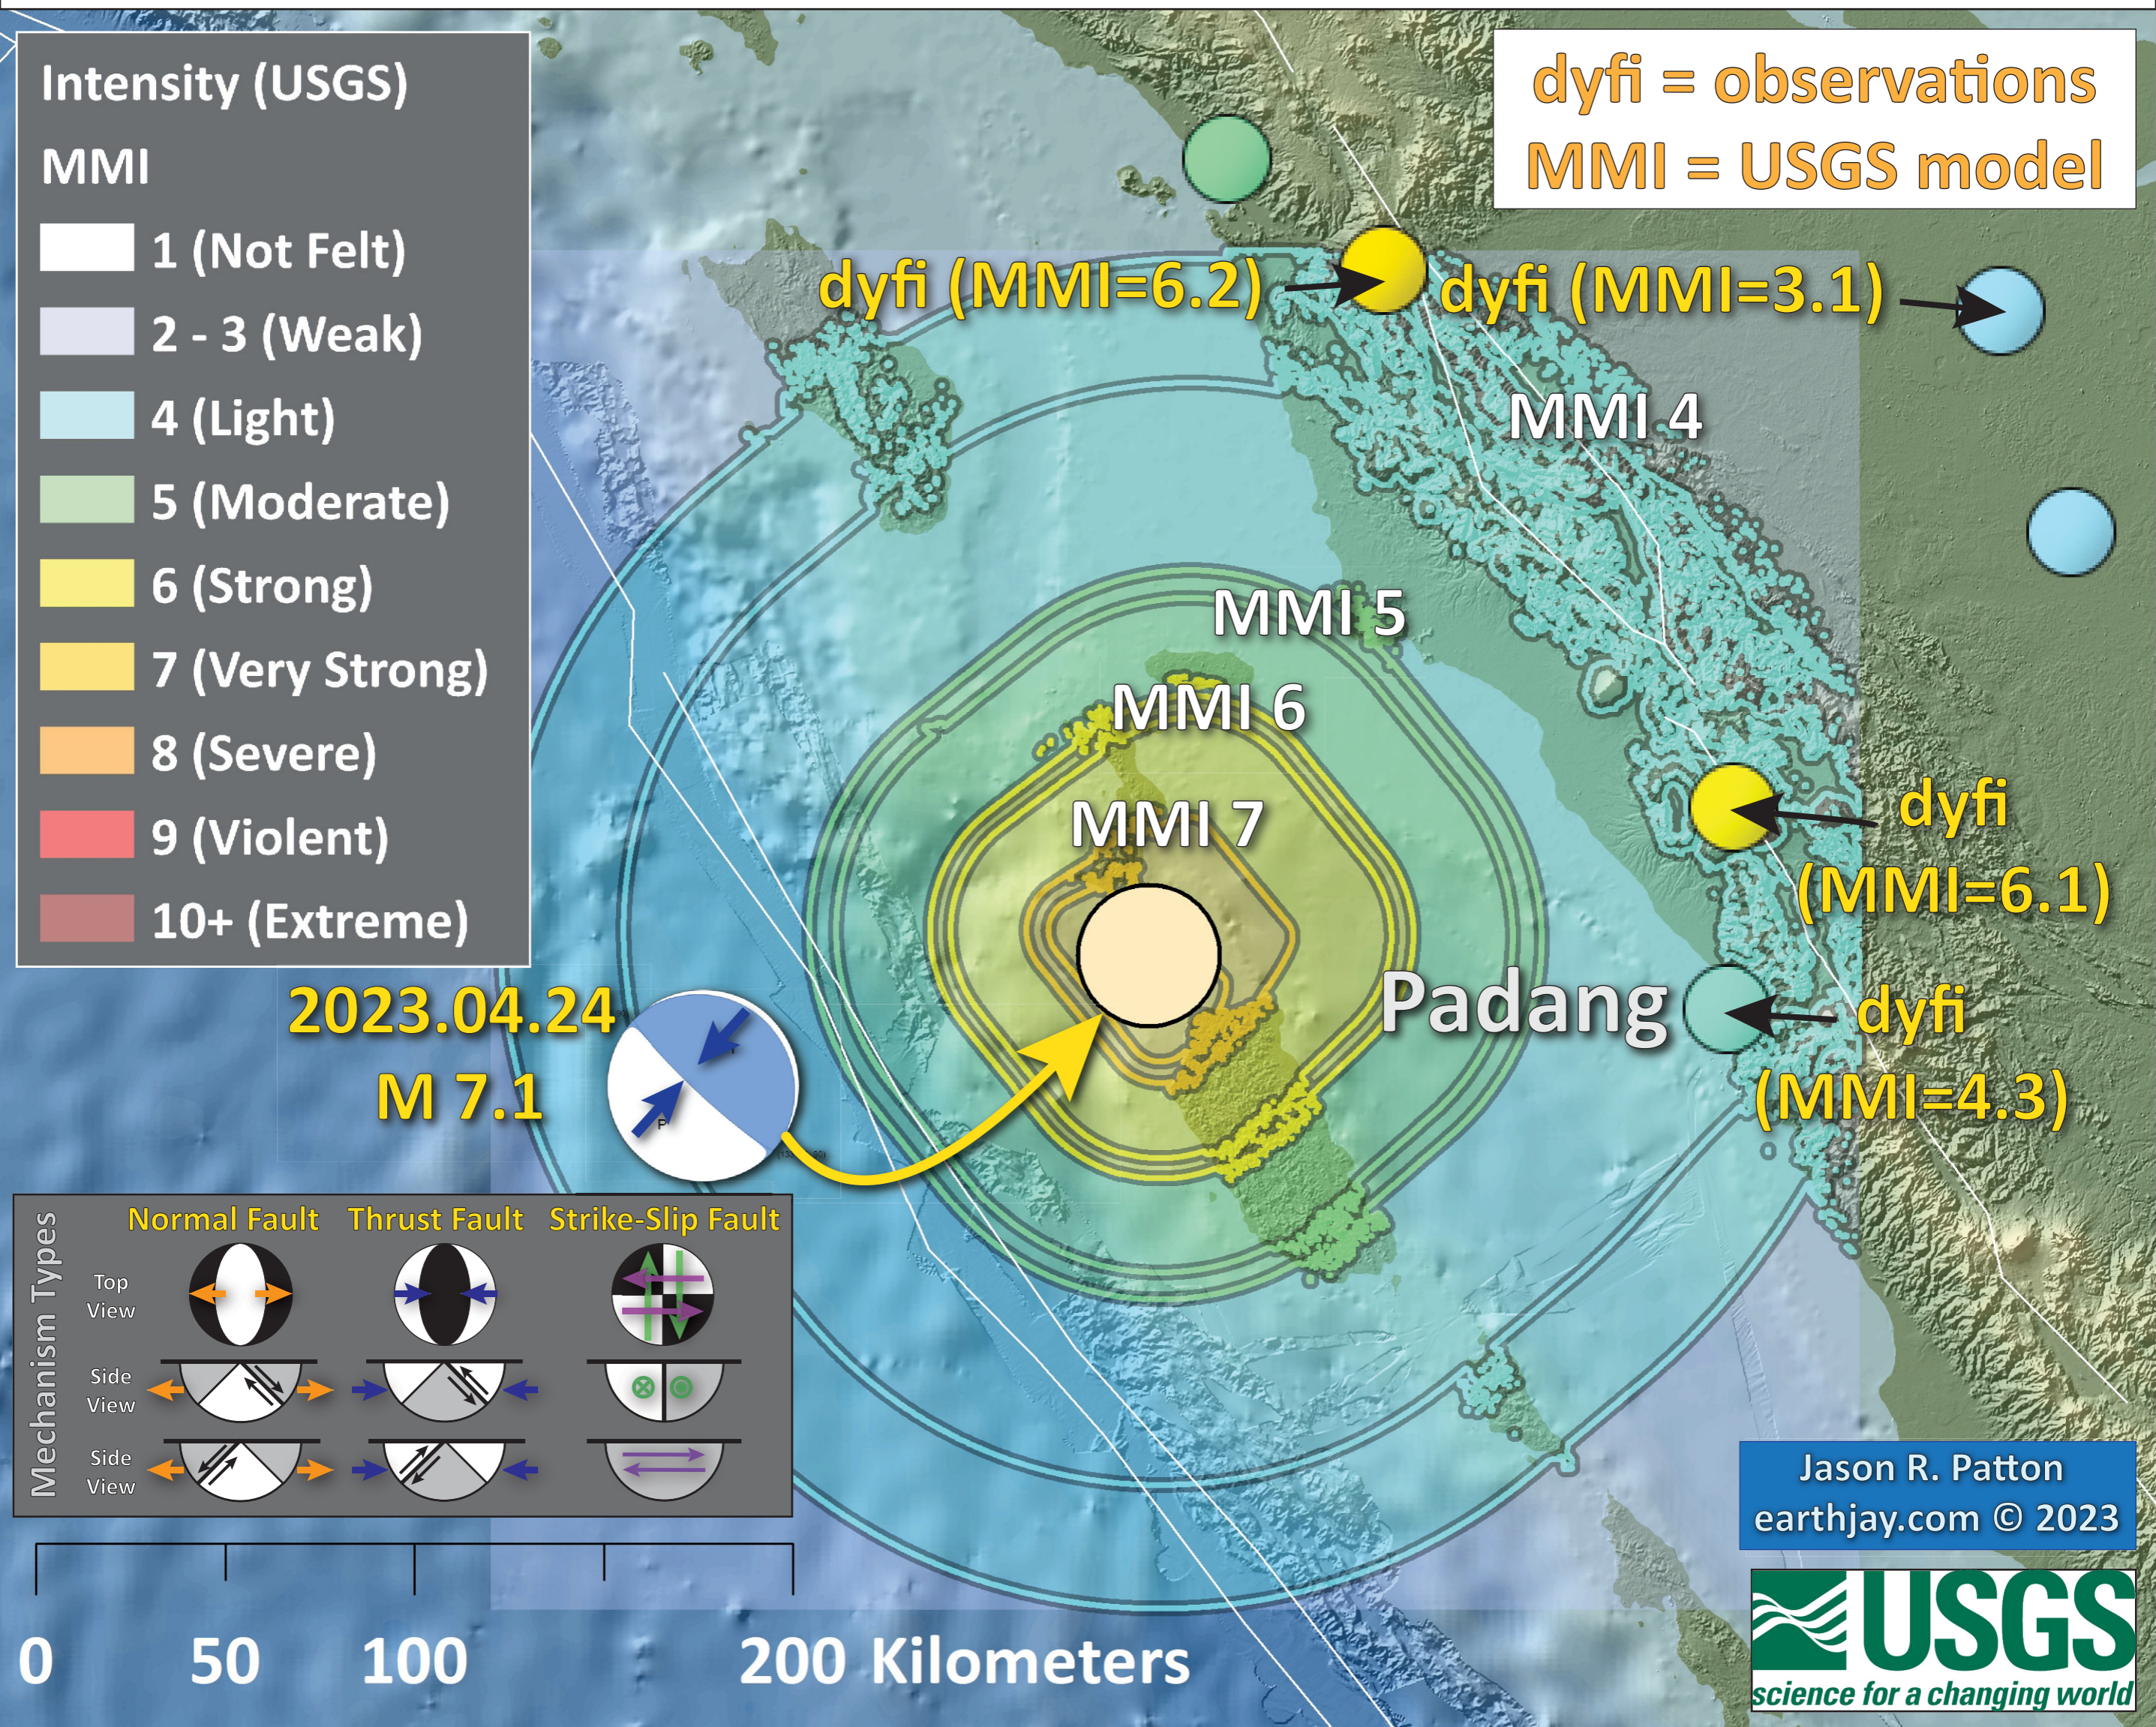

2023.04.24 M 7.1 Earthquake Sumatra, Indonesia Earthquake Intensity

SHAKING	Not Felt	Weak	Light	Moderate	Strong	Very Strong	Severe	Violent	Extreme
DAMAGE	Note	None	None	Very Light	Light	Moderate	Moderate/Heavy	Heavy	Very Heavy
PGA (%g)	<0.05	0.3	2.76	6.2	11.5	21.5	40.1	74.7	>139
PGV (cm/s)	<0.02	0.13	1.41	4.65	9.64	20	41.4	85.8	>178
INTENSITY	1	2-3	4	5	6	7	8	9	10

Earthquake Intensity vs. Distance