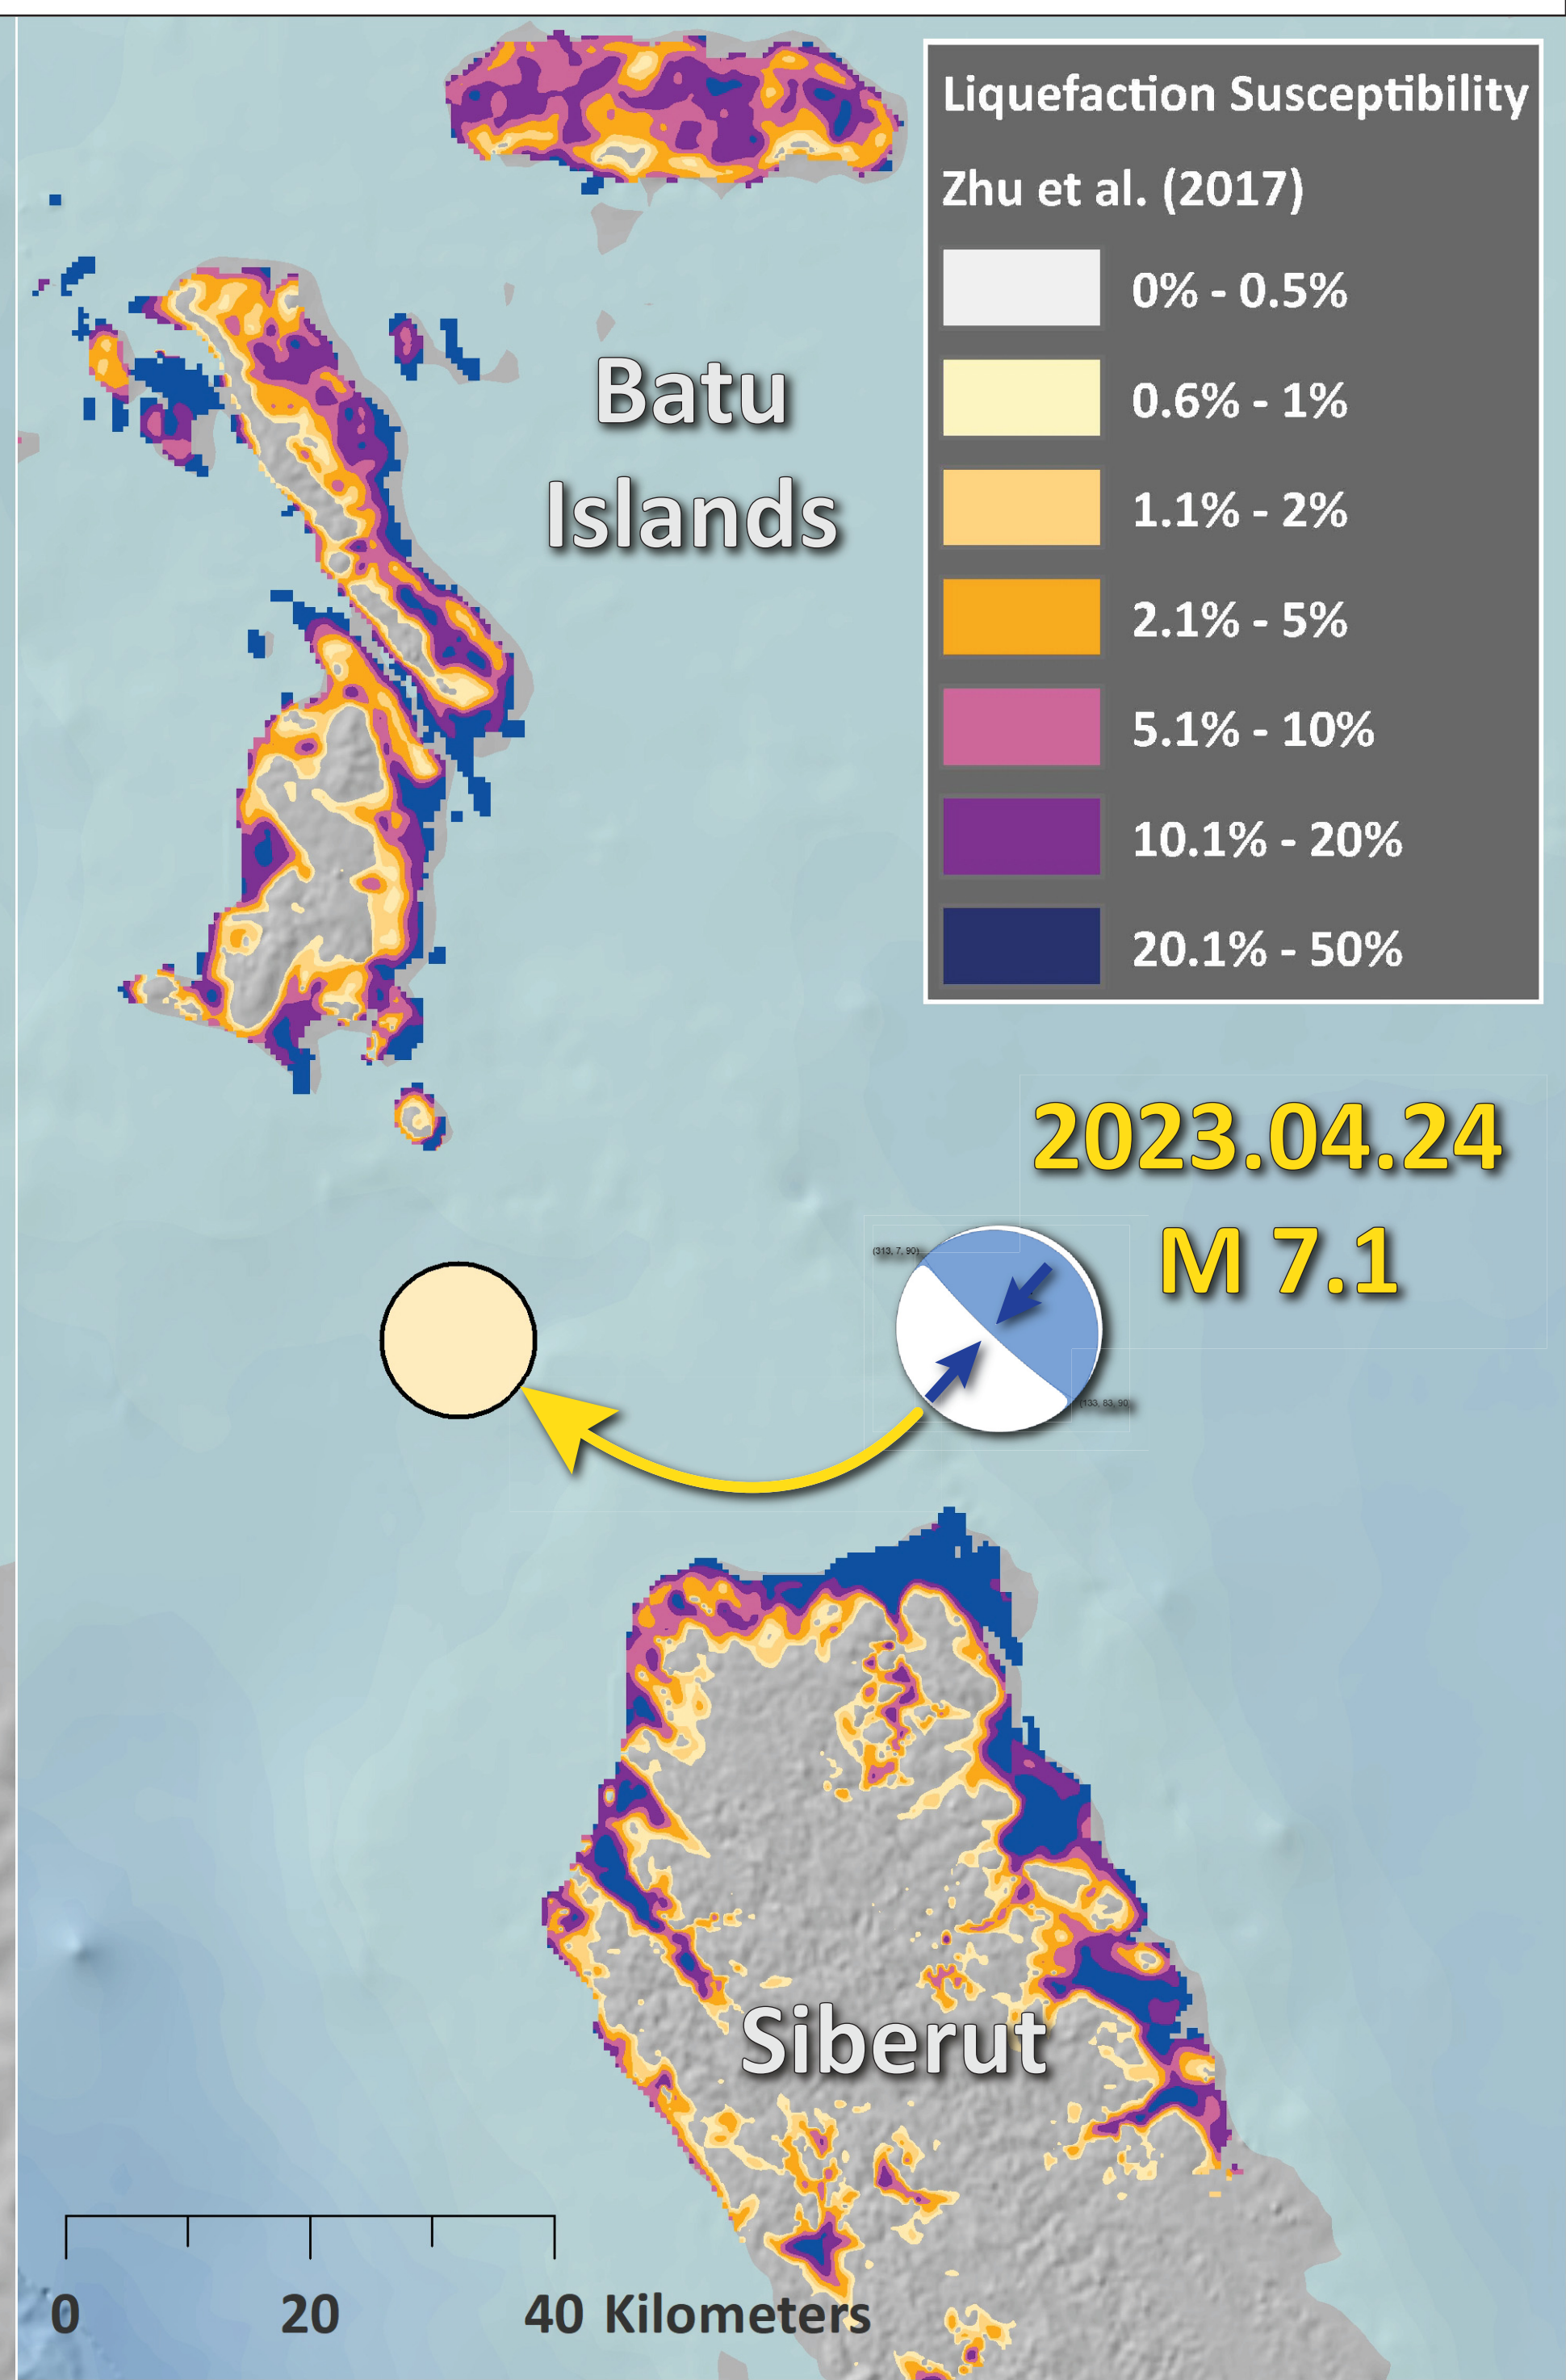

2023.04.24 M 7.1 Earthquake

Sumatra, Indonesia

Ground Failure Models

Jason R. Patton
earthjay.com © 2023