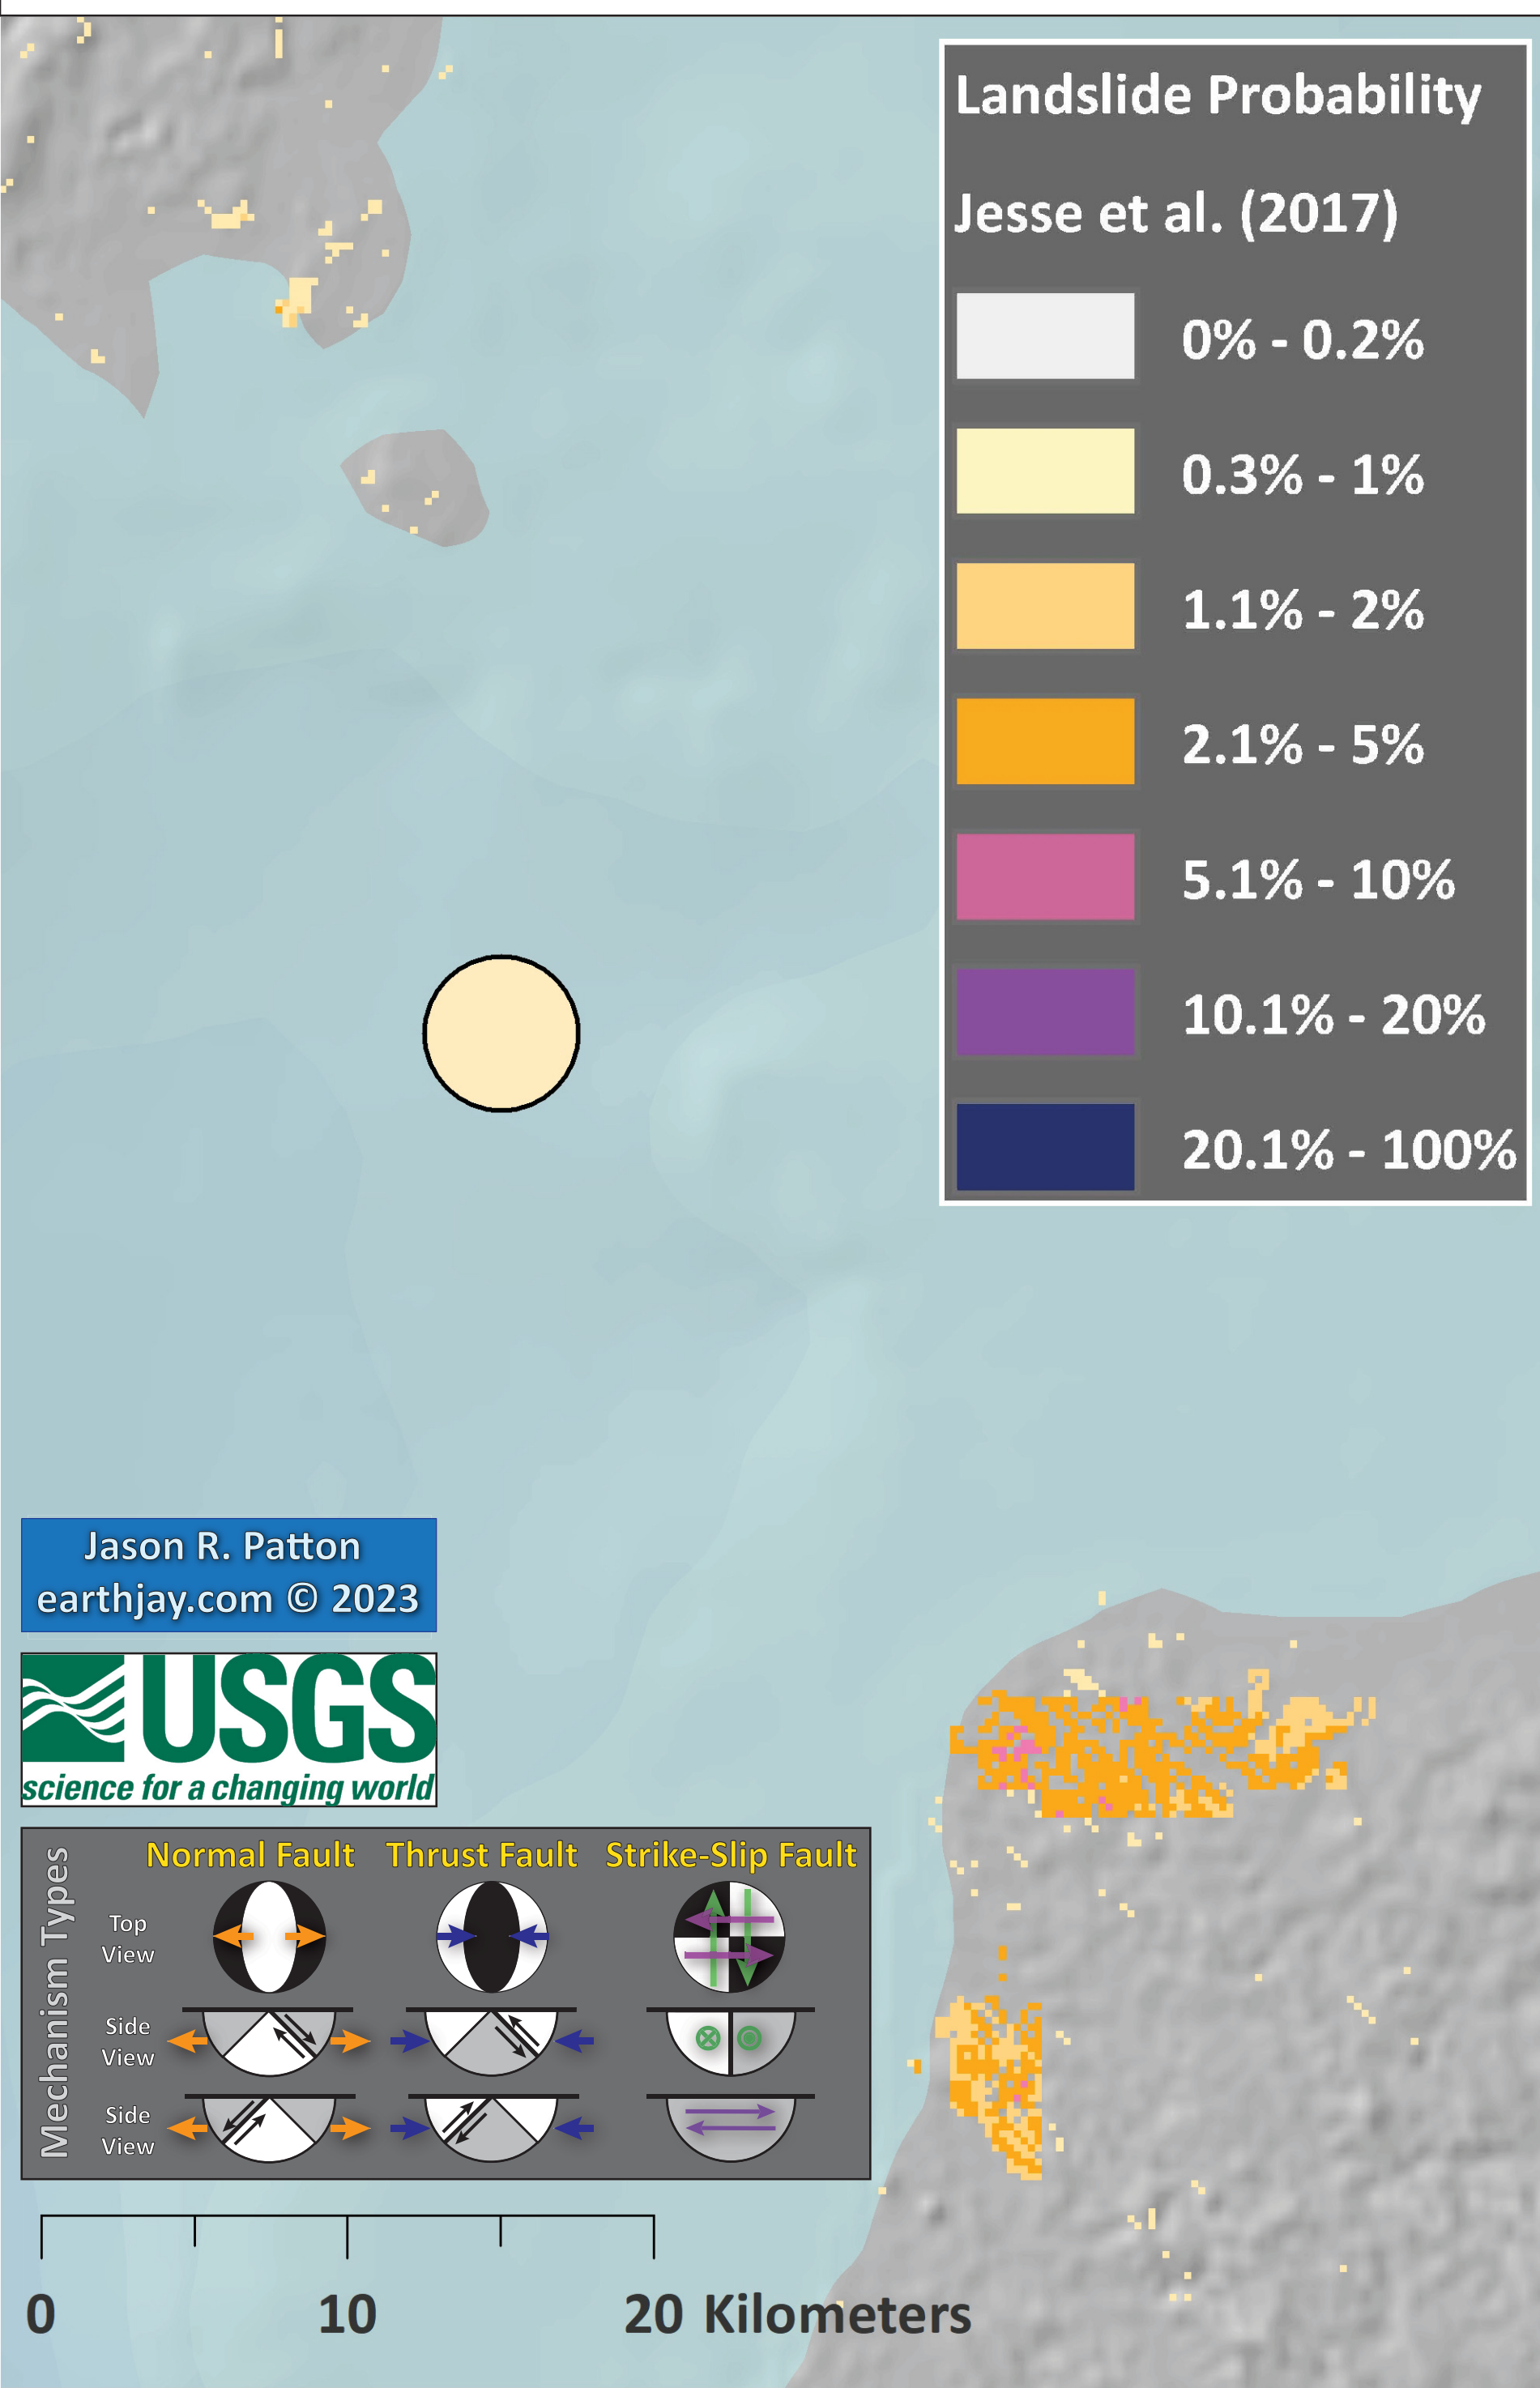

2023.04.24 M 7.1 Earthquake

Sumatra, Indonesia

Ground Failure Models

Jason R. Patton
earthjay.com © 2023