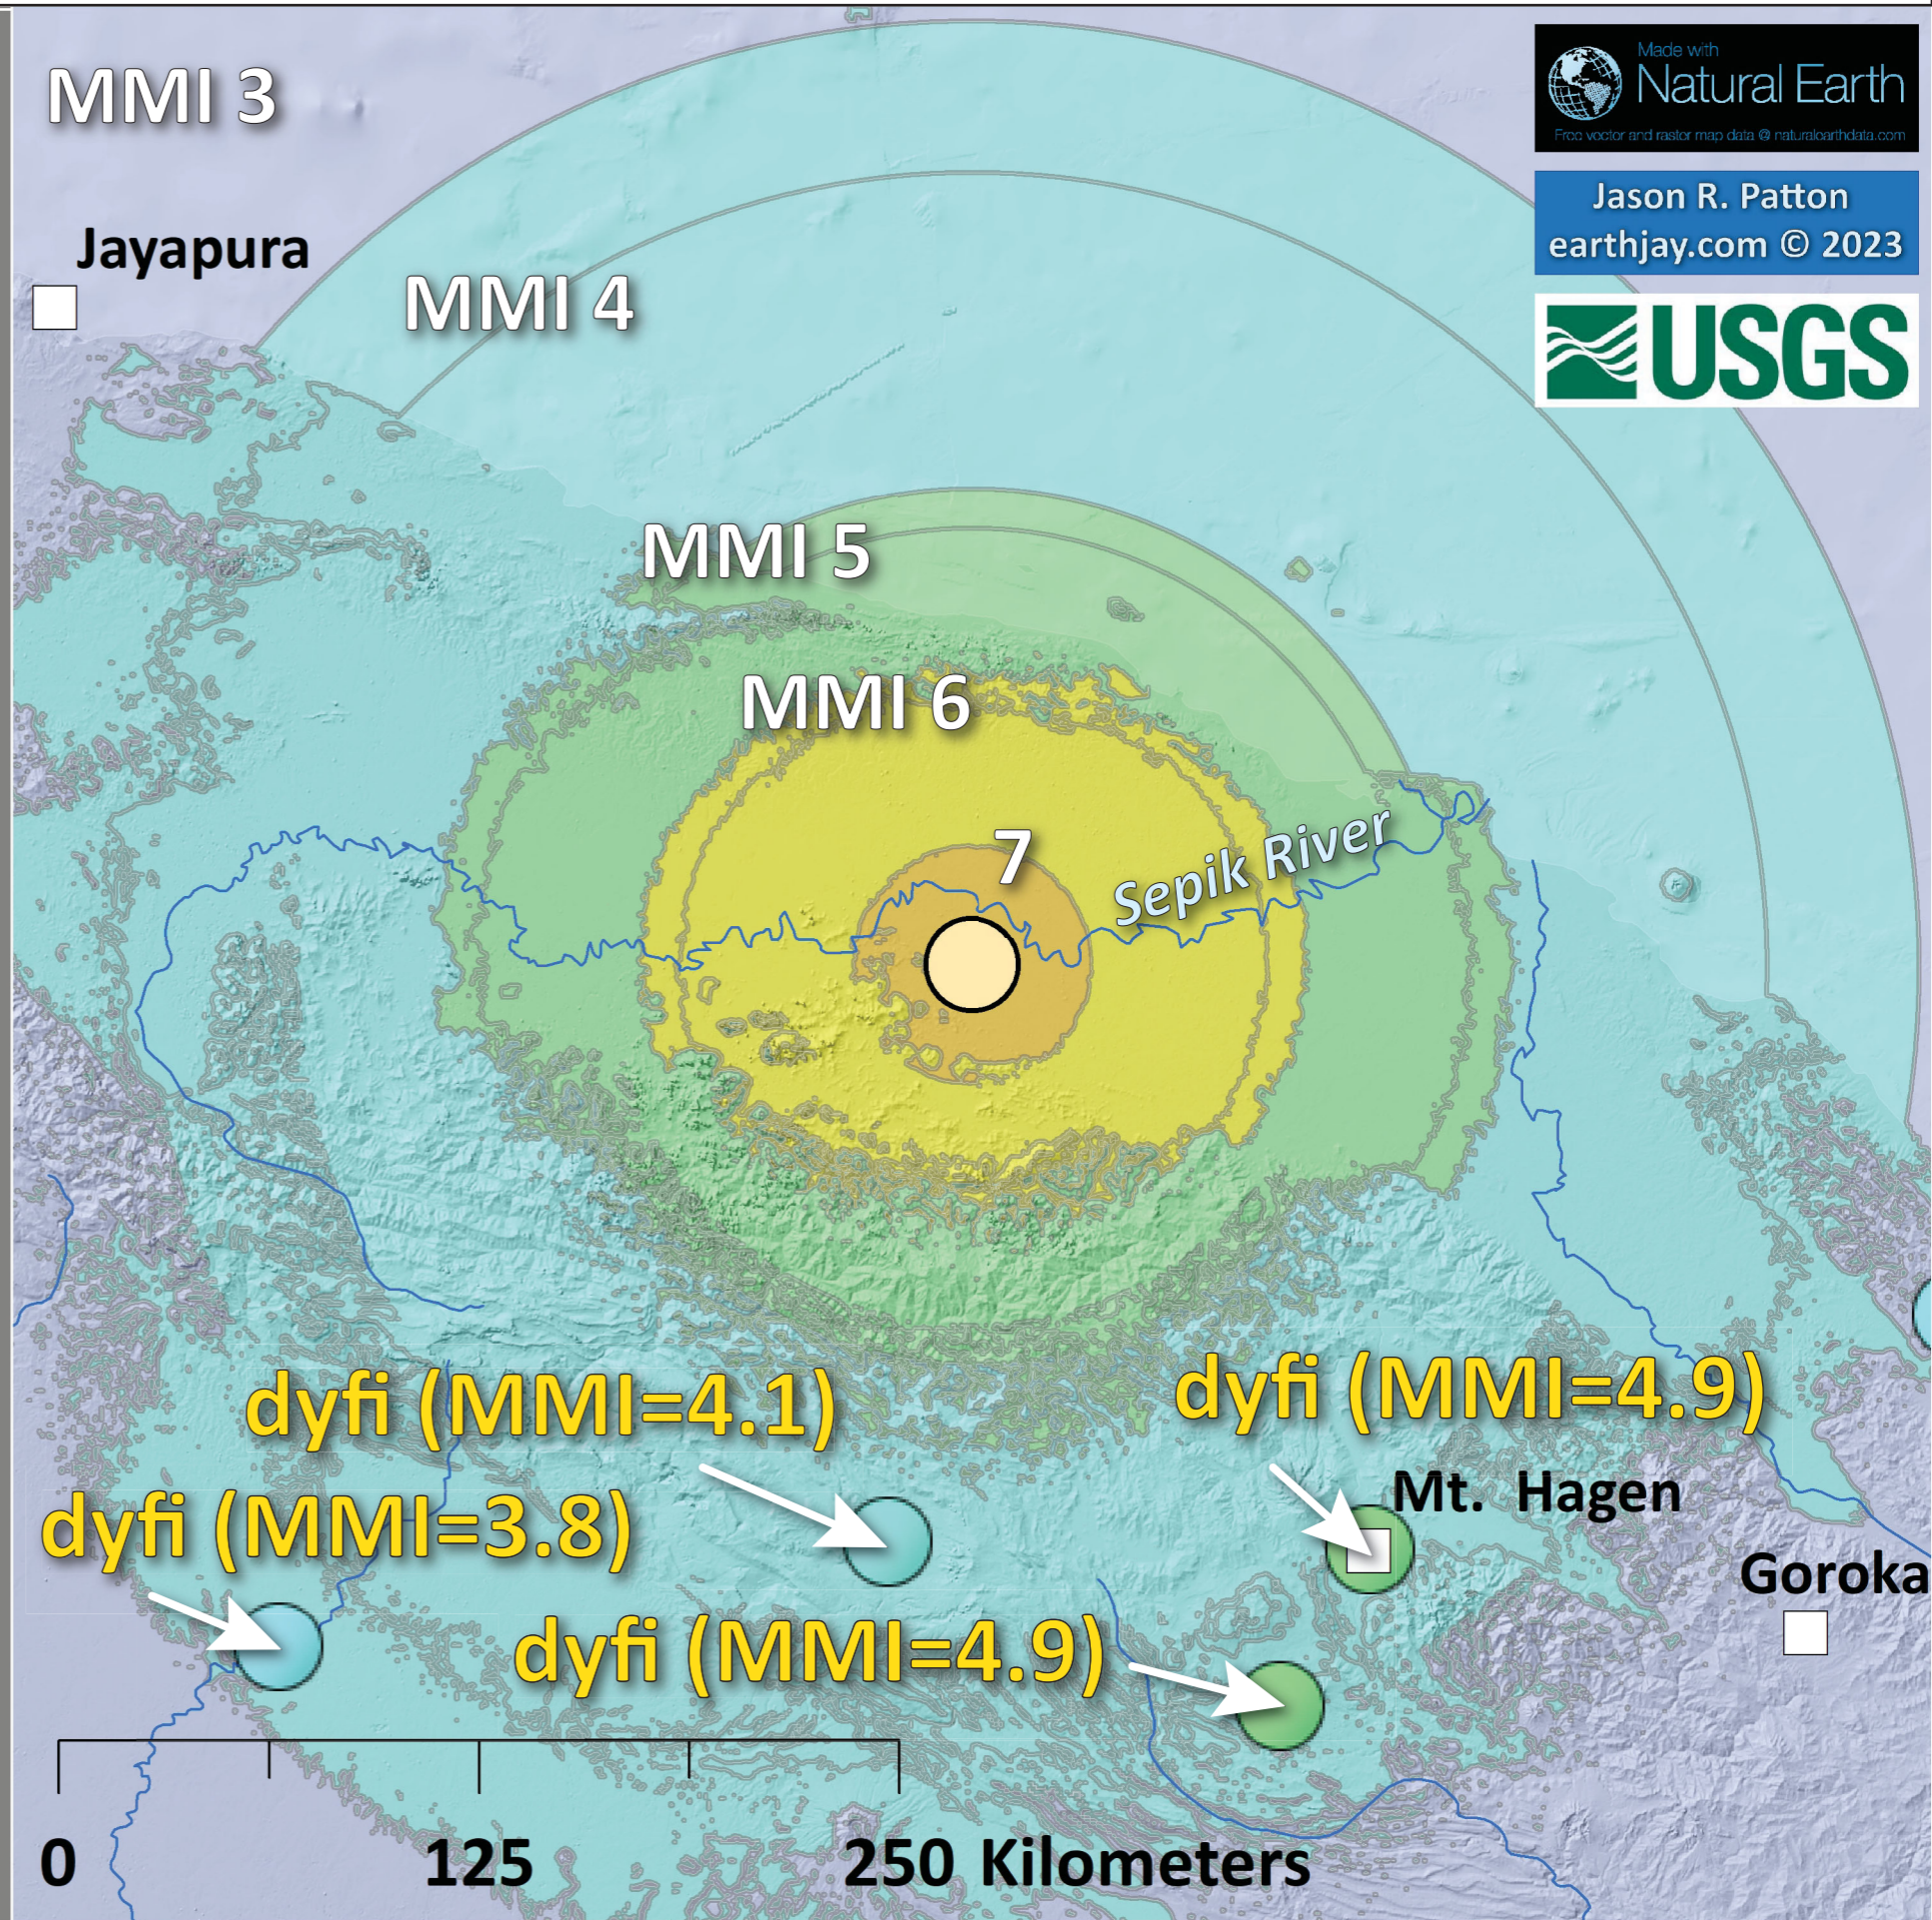

2023.04.02 M 7.0 Papua New Guinea

Earthquake Intensity

Made with
Natural Earth
Free vector and raster map data @ naturlanddata.com

Jason R. Patton
earthjay.com © 2023

USGS

Earthquake Intensity vs. Distance

SHAKING	Not Felt	Weak	Light	Moderate	Strong	Very Strong	Severe	Violent	Extreme
DAMAGE	Note	None	None	Very Light	Light	Moderate	Moderate/Heavy	Heavy	Very Heavy
PGA (%g)	<0.05	0.3	2.76	6.2	11.5	21.5	40.1	74.7	>139
PGV (cm/s)	<0.02	0.13	1.41	4.65	9.64	20	41.4	85.8	>178
INTENSITY	1	2-3	4	5	6	7	8	9	10