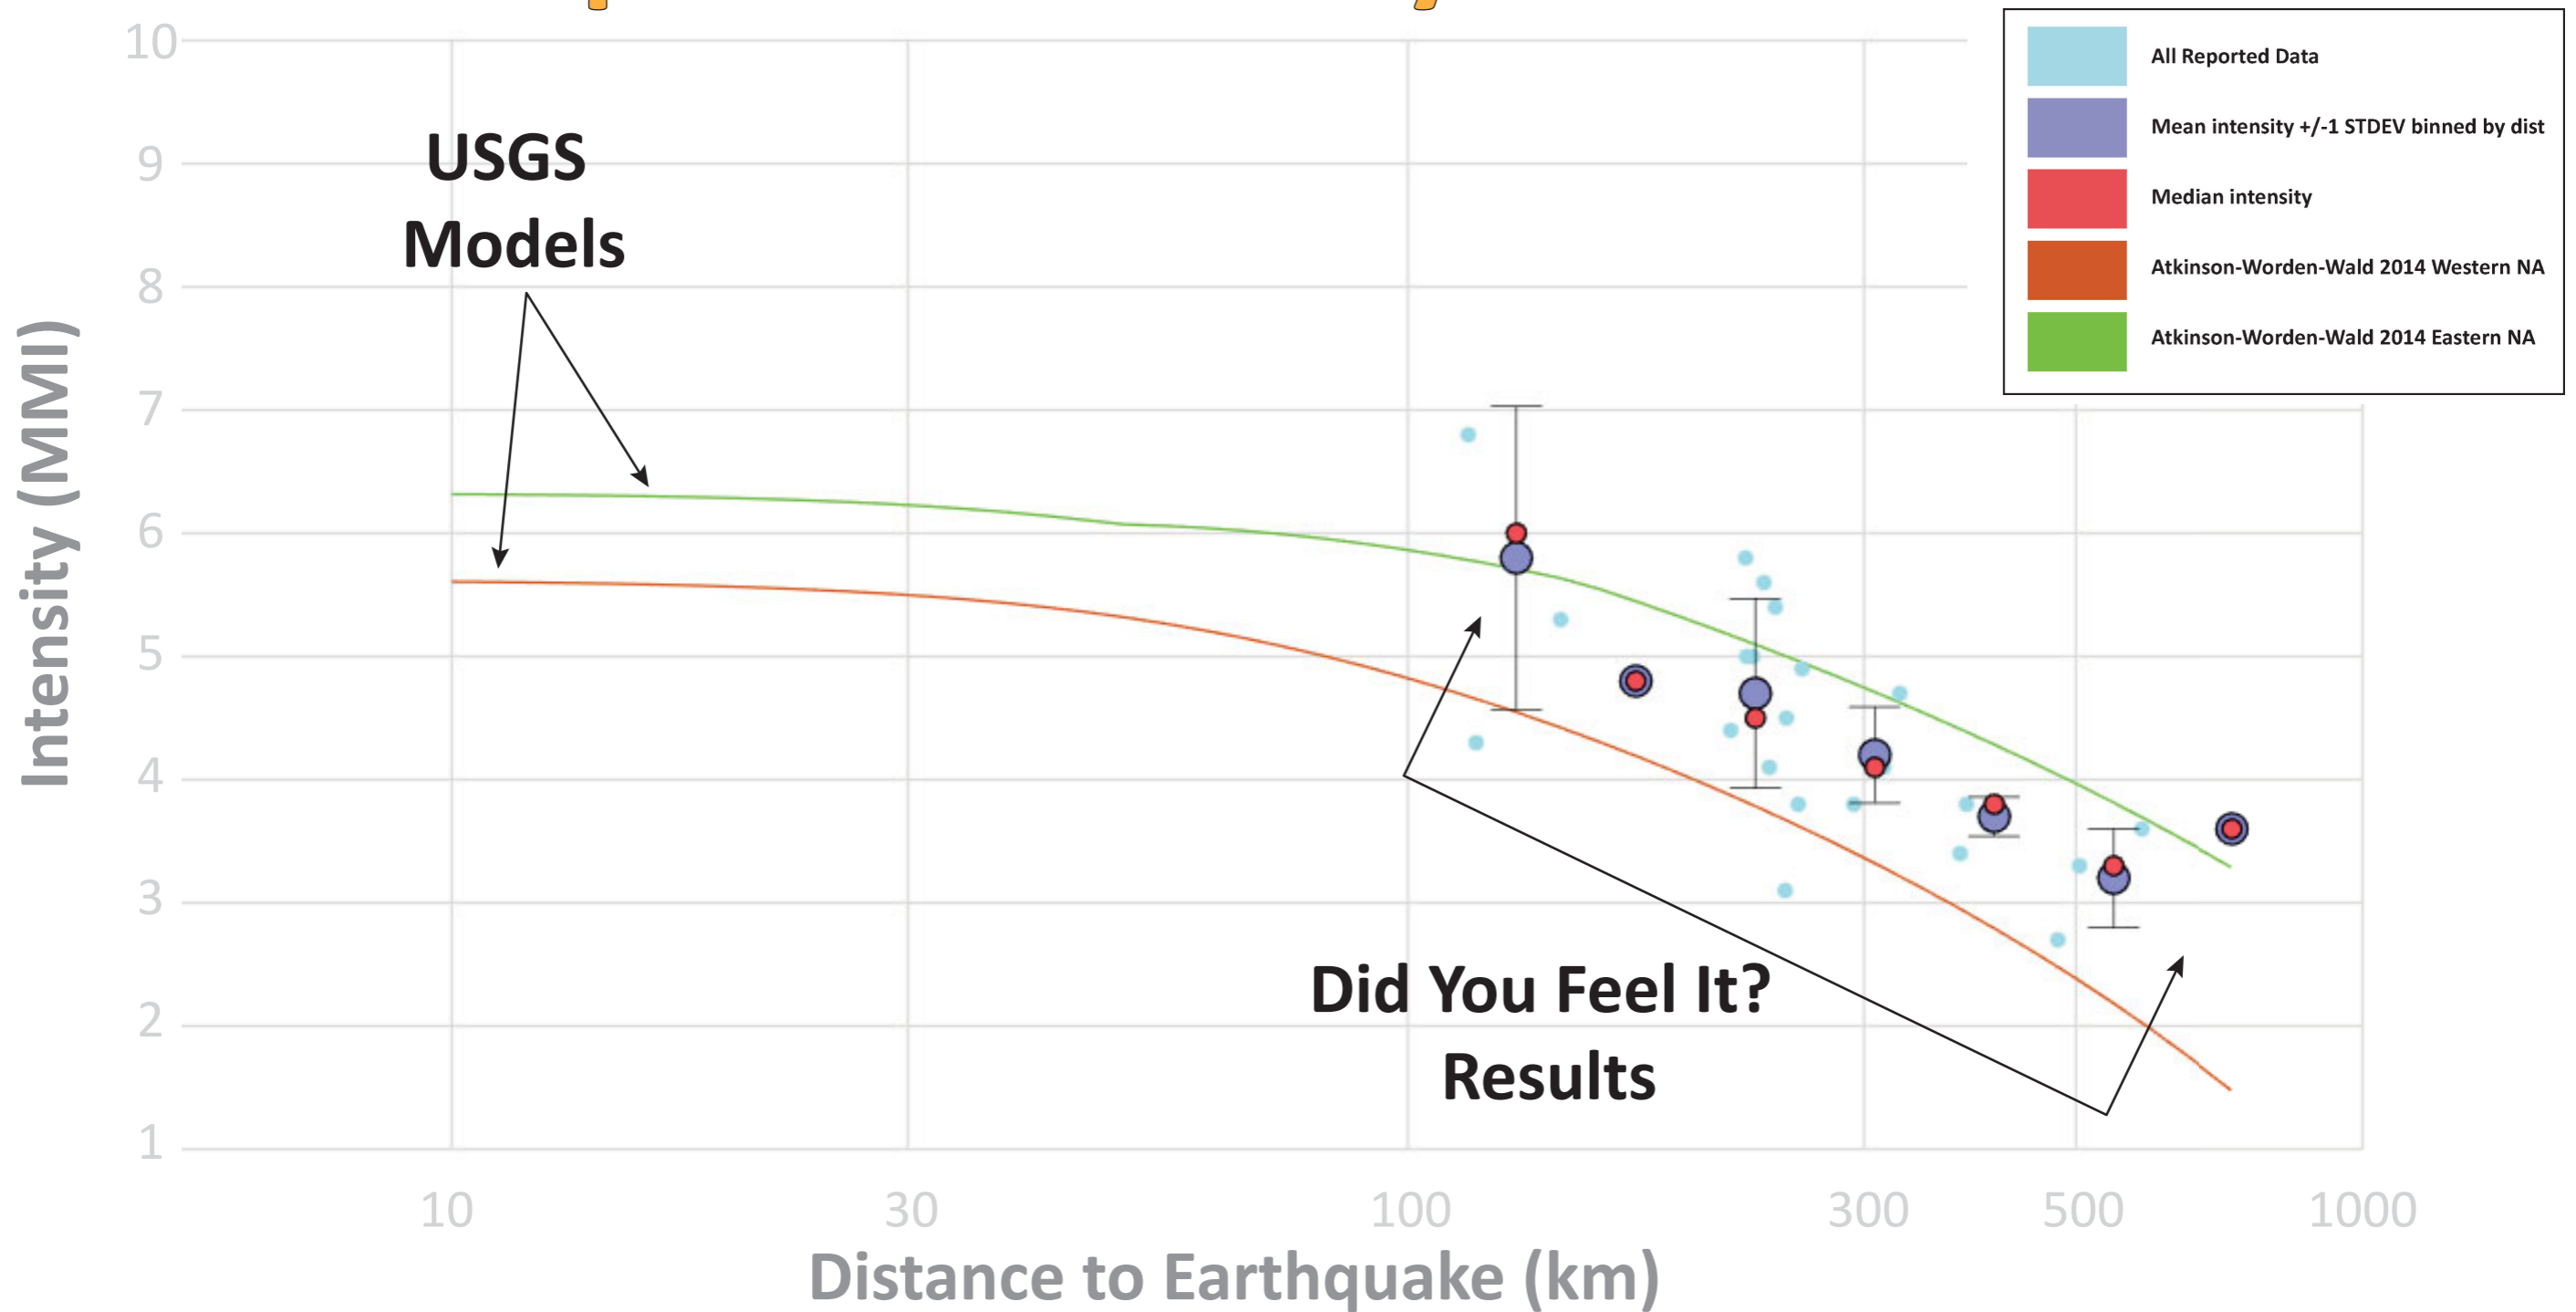

2023.04.02 M 7.0 Papua New Guinea

Earthquake Intensity

Made with
Natural Earth
Free vector and raster map data @ naturlanddata.com

Jason R. Patton
earthjay.com © 2023

USGS

Earthquake Intensity vs. Distance

SHAKING	Not Felt	Weak	Light	Moderate	Strong	Very Strong	Severe	Violent	Extreme
DAMAGE	Note	None	None	Very Light	Light	Moderate	Moderate/Heavy	Heavy	Very Heavy
PGA (%g)	<0.05	0.3	2.76	6.2	11.5	21.5	40.1	74.7	>139
PGV (cm/s)	<0.02	0.13	1.41	4.65	9.64	20	41.4	85.8	>178
INTENSITY	1	2-3	4	5	6	7	8	9	10