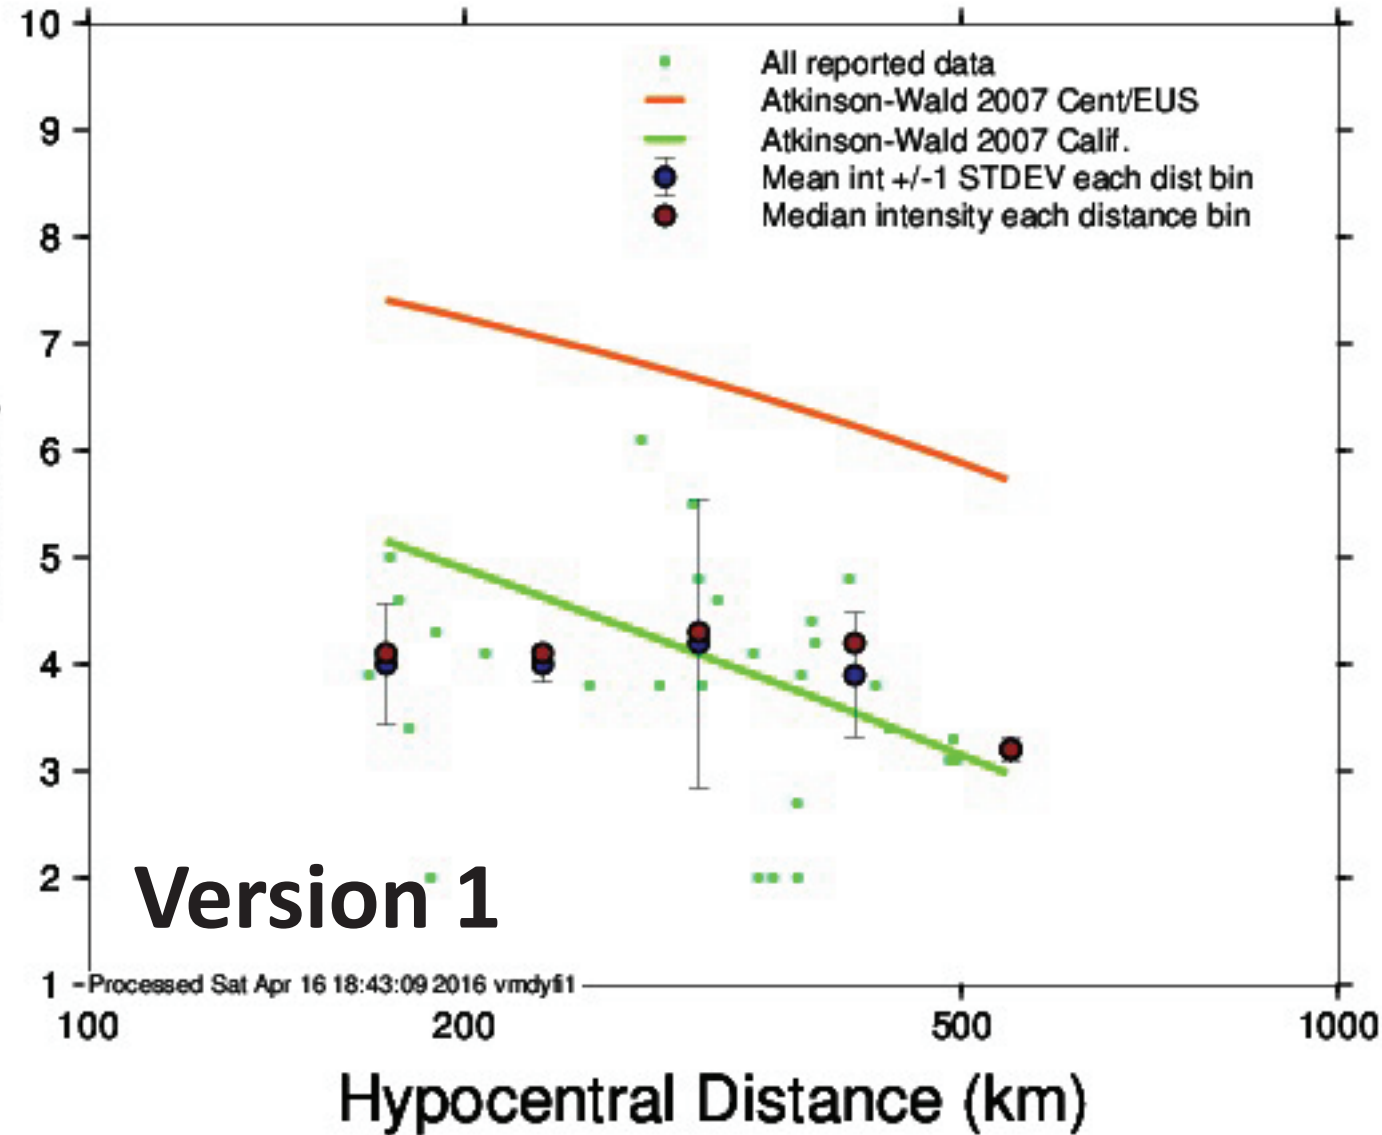

Intensity vs. Distance Plot (ID us20005j32)

Intensity vs. Distance Plot (ID us20005j32)