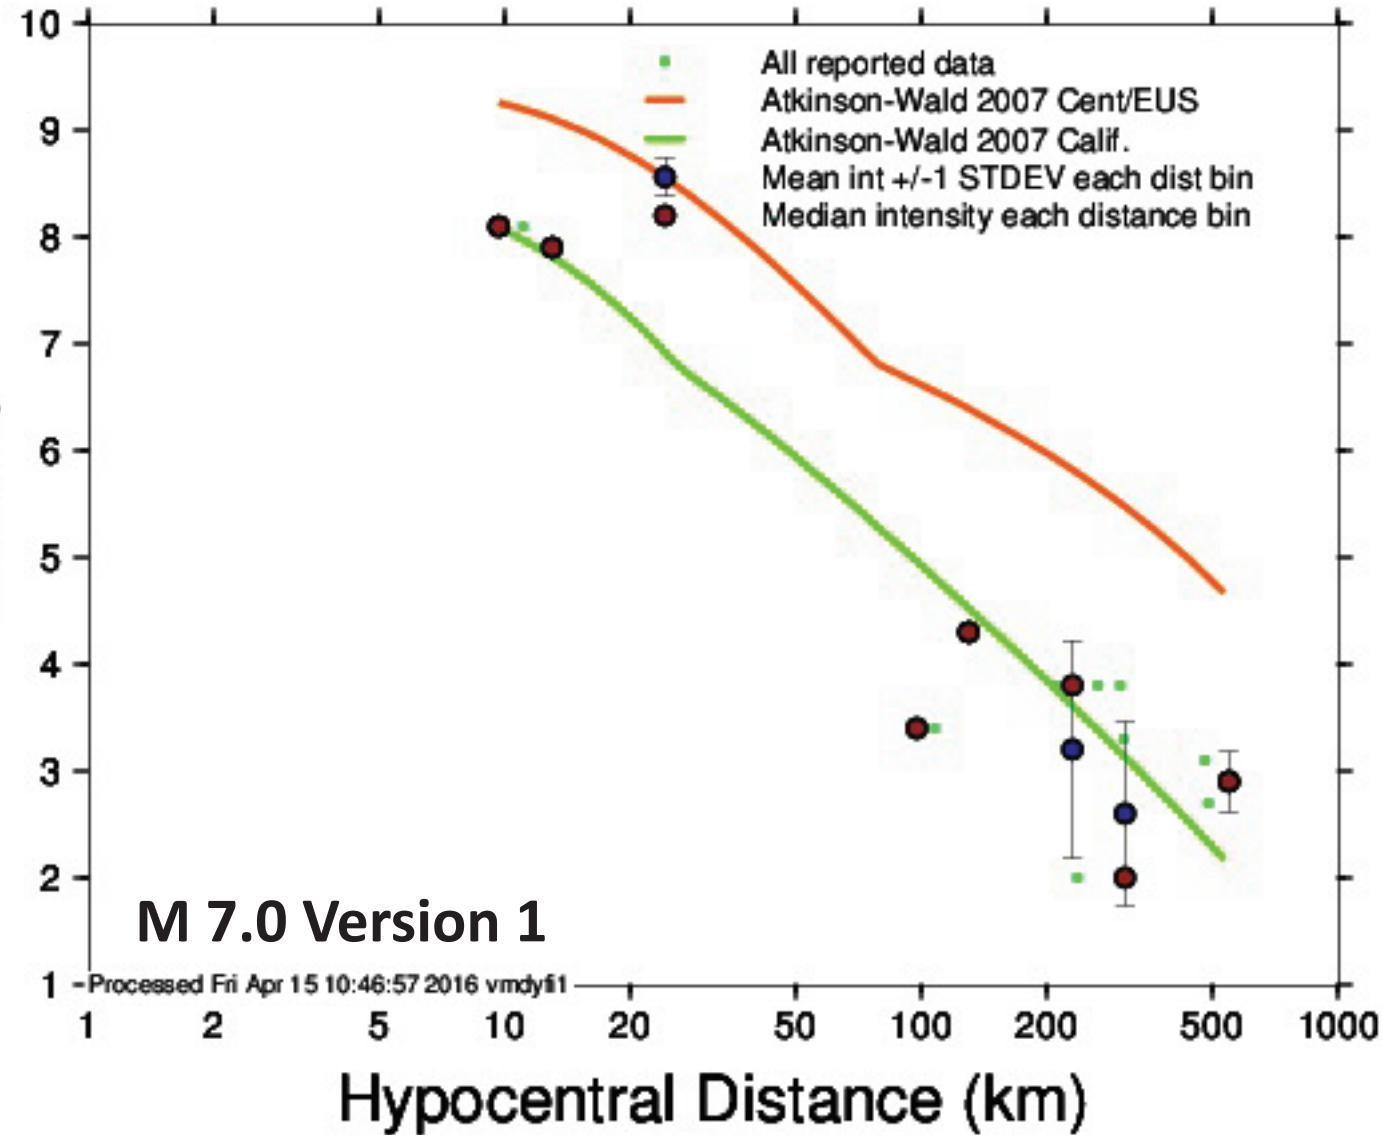

Intensity vs. Distance Plot (ID us20005iis)

Intensity vs. Distance Plot (ID us20005iis)