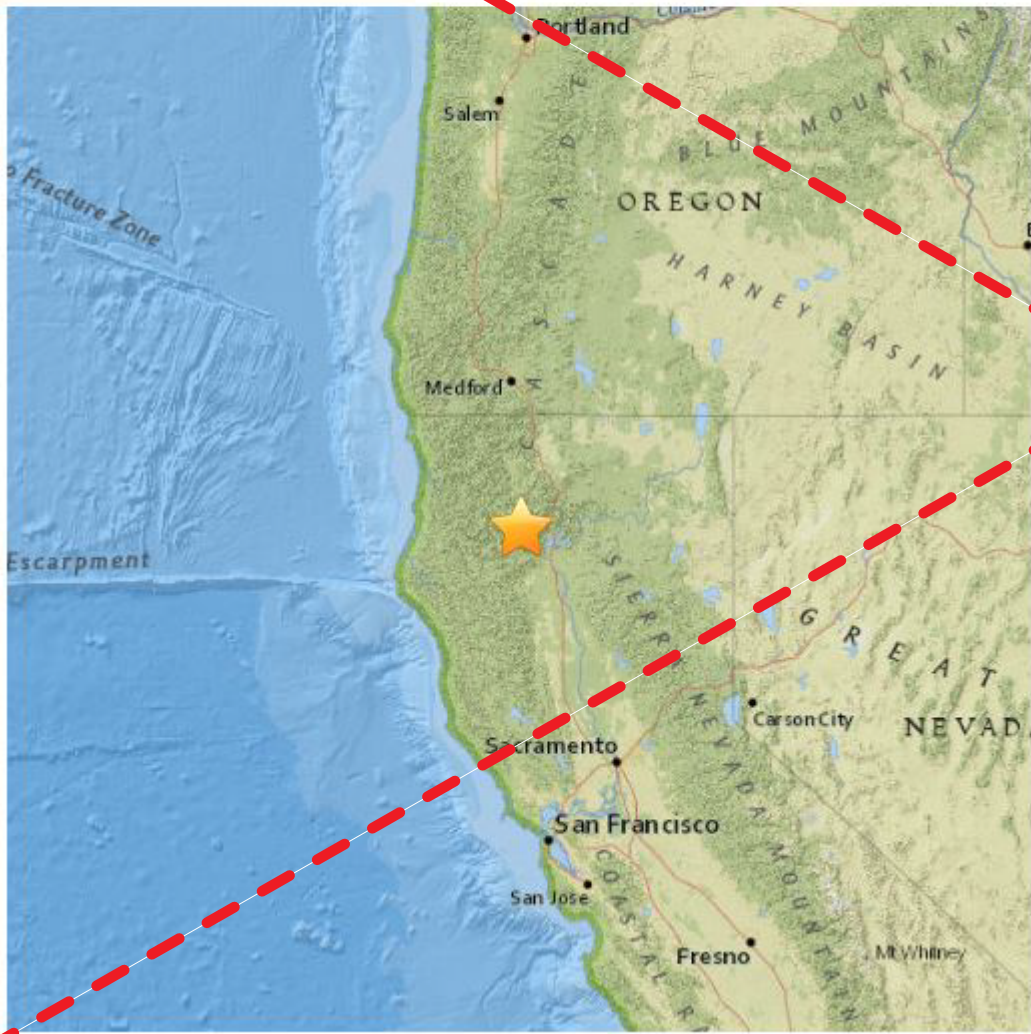

M5.1 - 11km NNE of Lewiston, California

I
DYFI?

III
ShakeMap

GREEN
PAGER

Location

Data Source NC¹

DELETED

Time

2015-05-29 07:05:34 (UTC)

2015-05-29 00:05:34 (UTC-07:00) in your timezone

[Times in other timezones](#)

Nearby Cities

11km (7mi) NNE of Lewiston, California

36km (22mi) WNW of Shasta Lake, California

40km (25mi) NW of Redding, California

82km (51mi) NNW of Red Bluff, California

269km (167mi) NNW of Sacramento, California