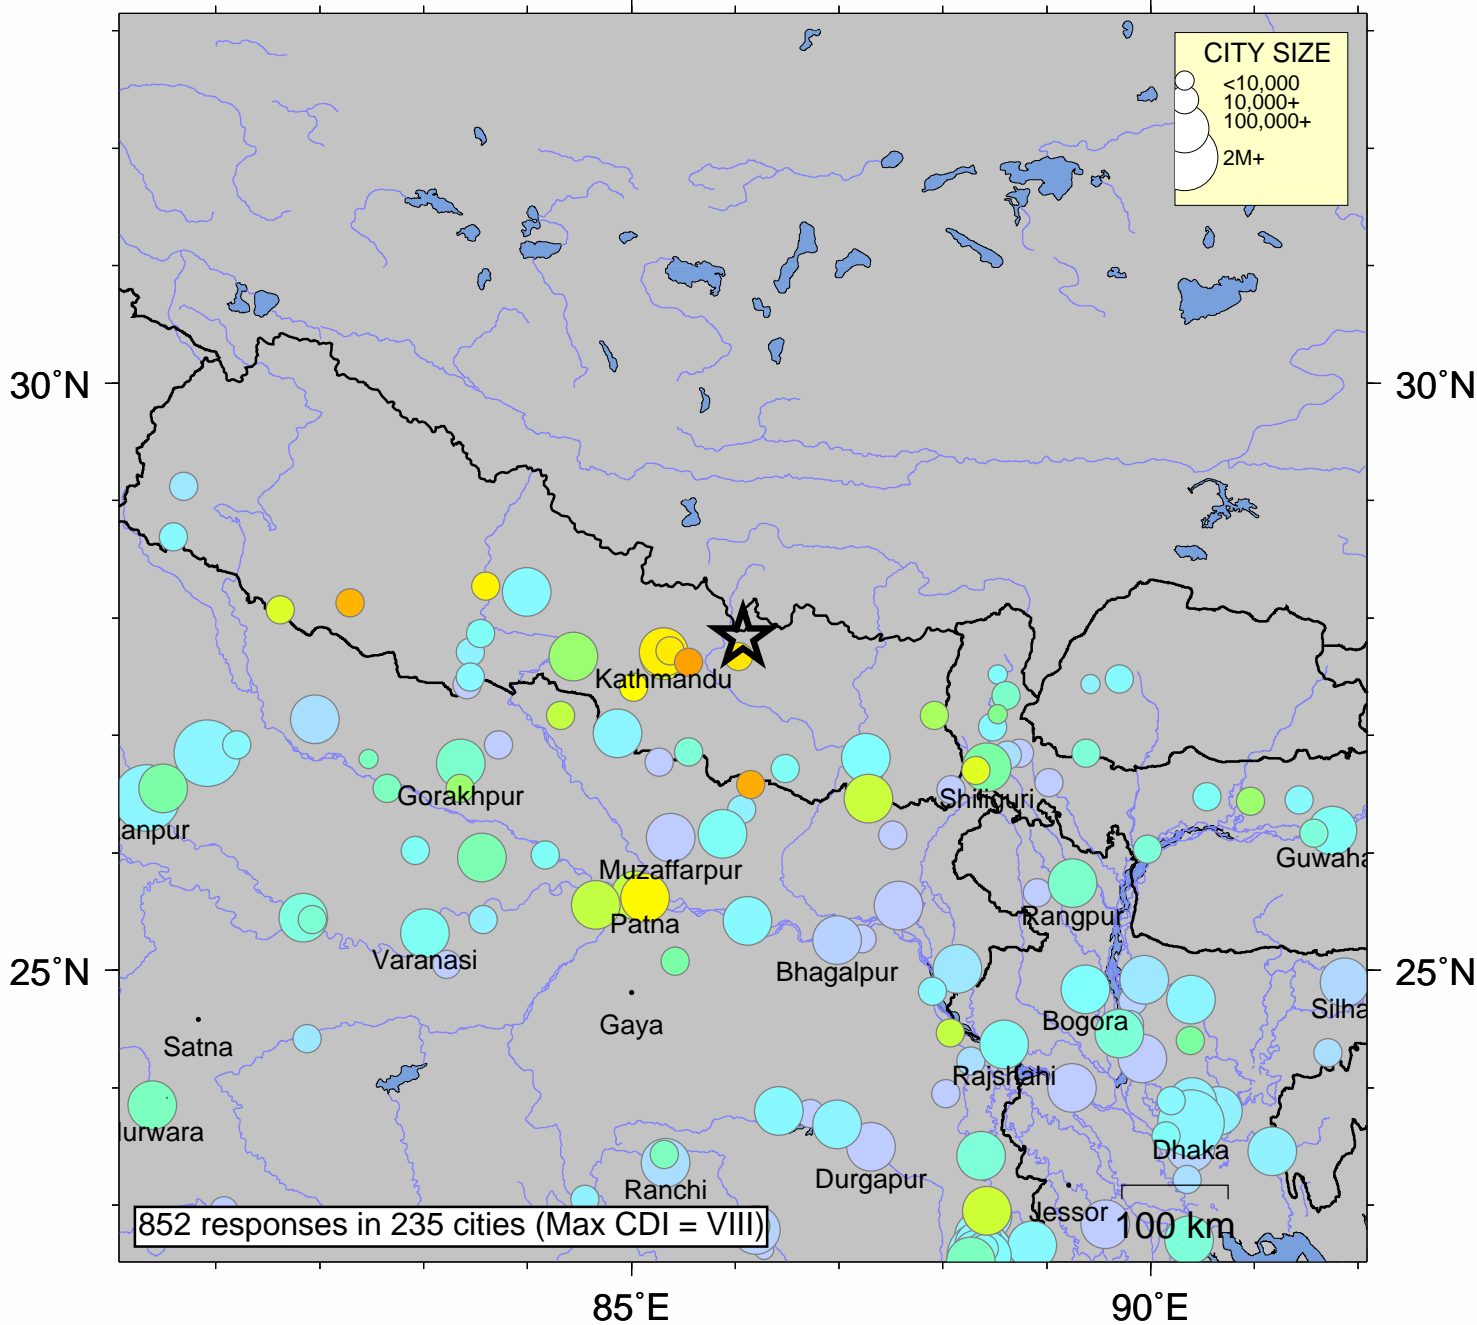

# USGS Community Internet Intensity Map NEPAL

May 12 2015 12:50:19 PM local 27.8368N 86.0772E M7.3 Depth: 15 km ID:us20002ejl

852 responses in 235 cities (Max CDI = VIII)

INTENSITY	I	II-III	IV	V	VI	VII	VIII	IX	X+
SHAKING	Not felt	Weak	Light	Moderate	Strong	Very strong	Severe	Violent	Extreme
DAMAGE	none	none	none	Very light	Light	Moderate	Moderate/Heavy	Heavy	V. Heavy