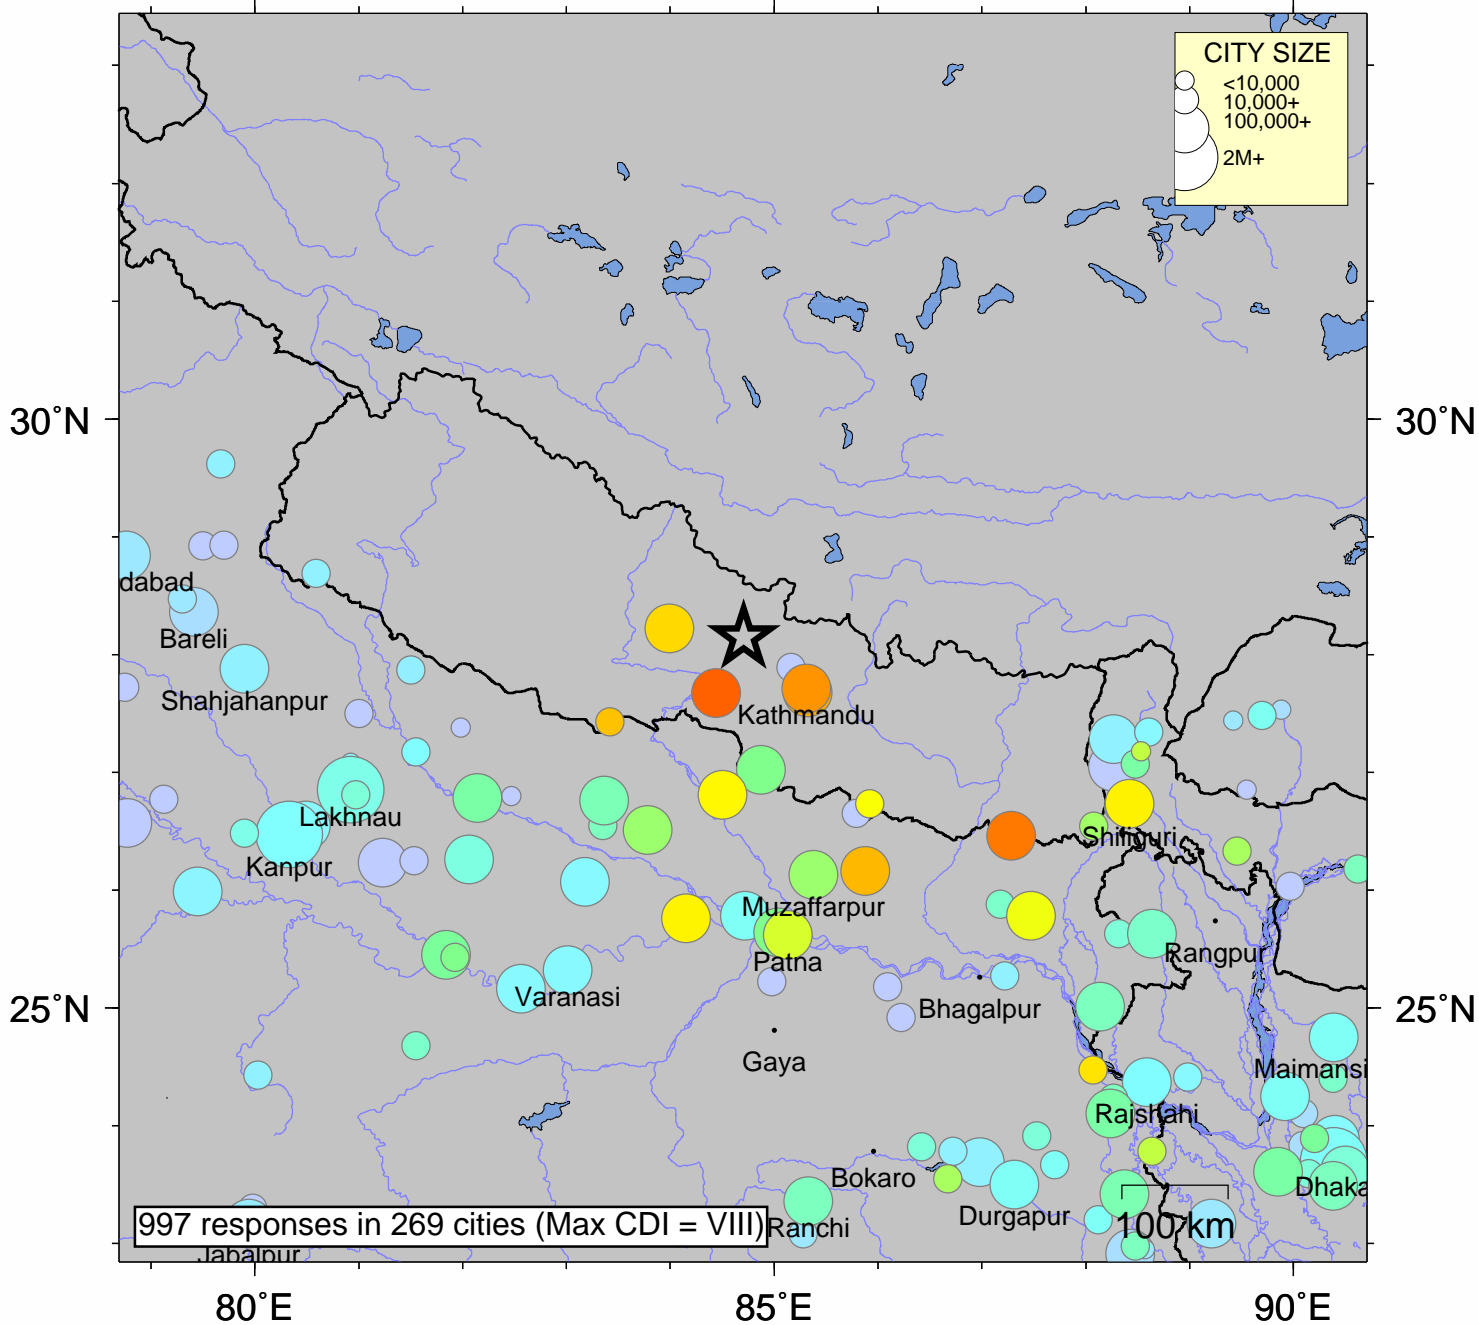

USGS Community Internet Intensity Map NEPAL

Apr 25 2015 11:56:26 AM local 28.1473N 84.7079E M7.8 Depth: 15 km ID:us20002926

INTENSITY	I	II-III	IV	V	VI	VII	VIII	IX	X+
SHAKING	Not felt	Weak	Light	Moderate	Strong	Very strong	Severe	Violent	Extreme
DAMAGE	none	none	none	Very light	Light	Moderate	Moderate/Heavy	Heavy	V. Heavy