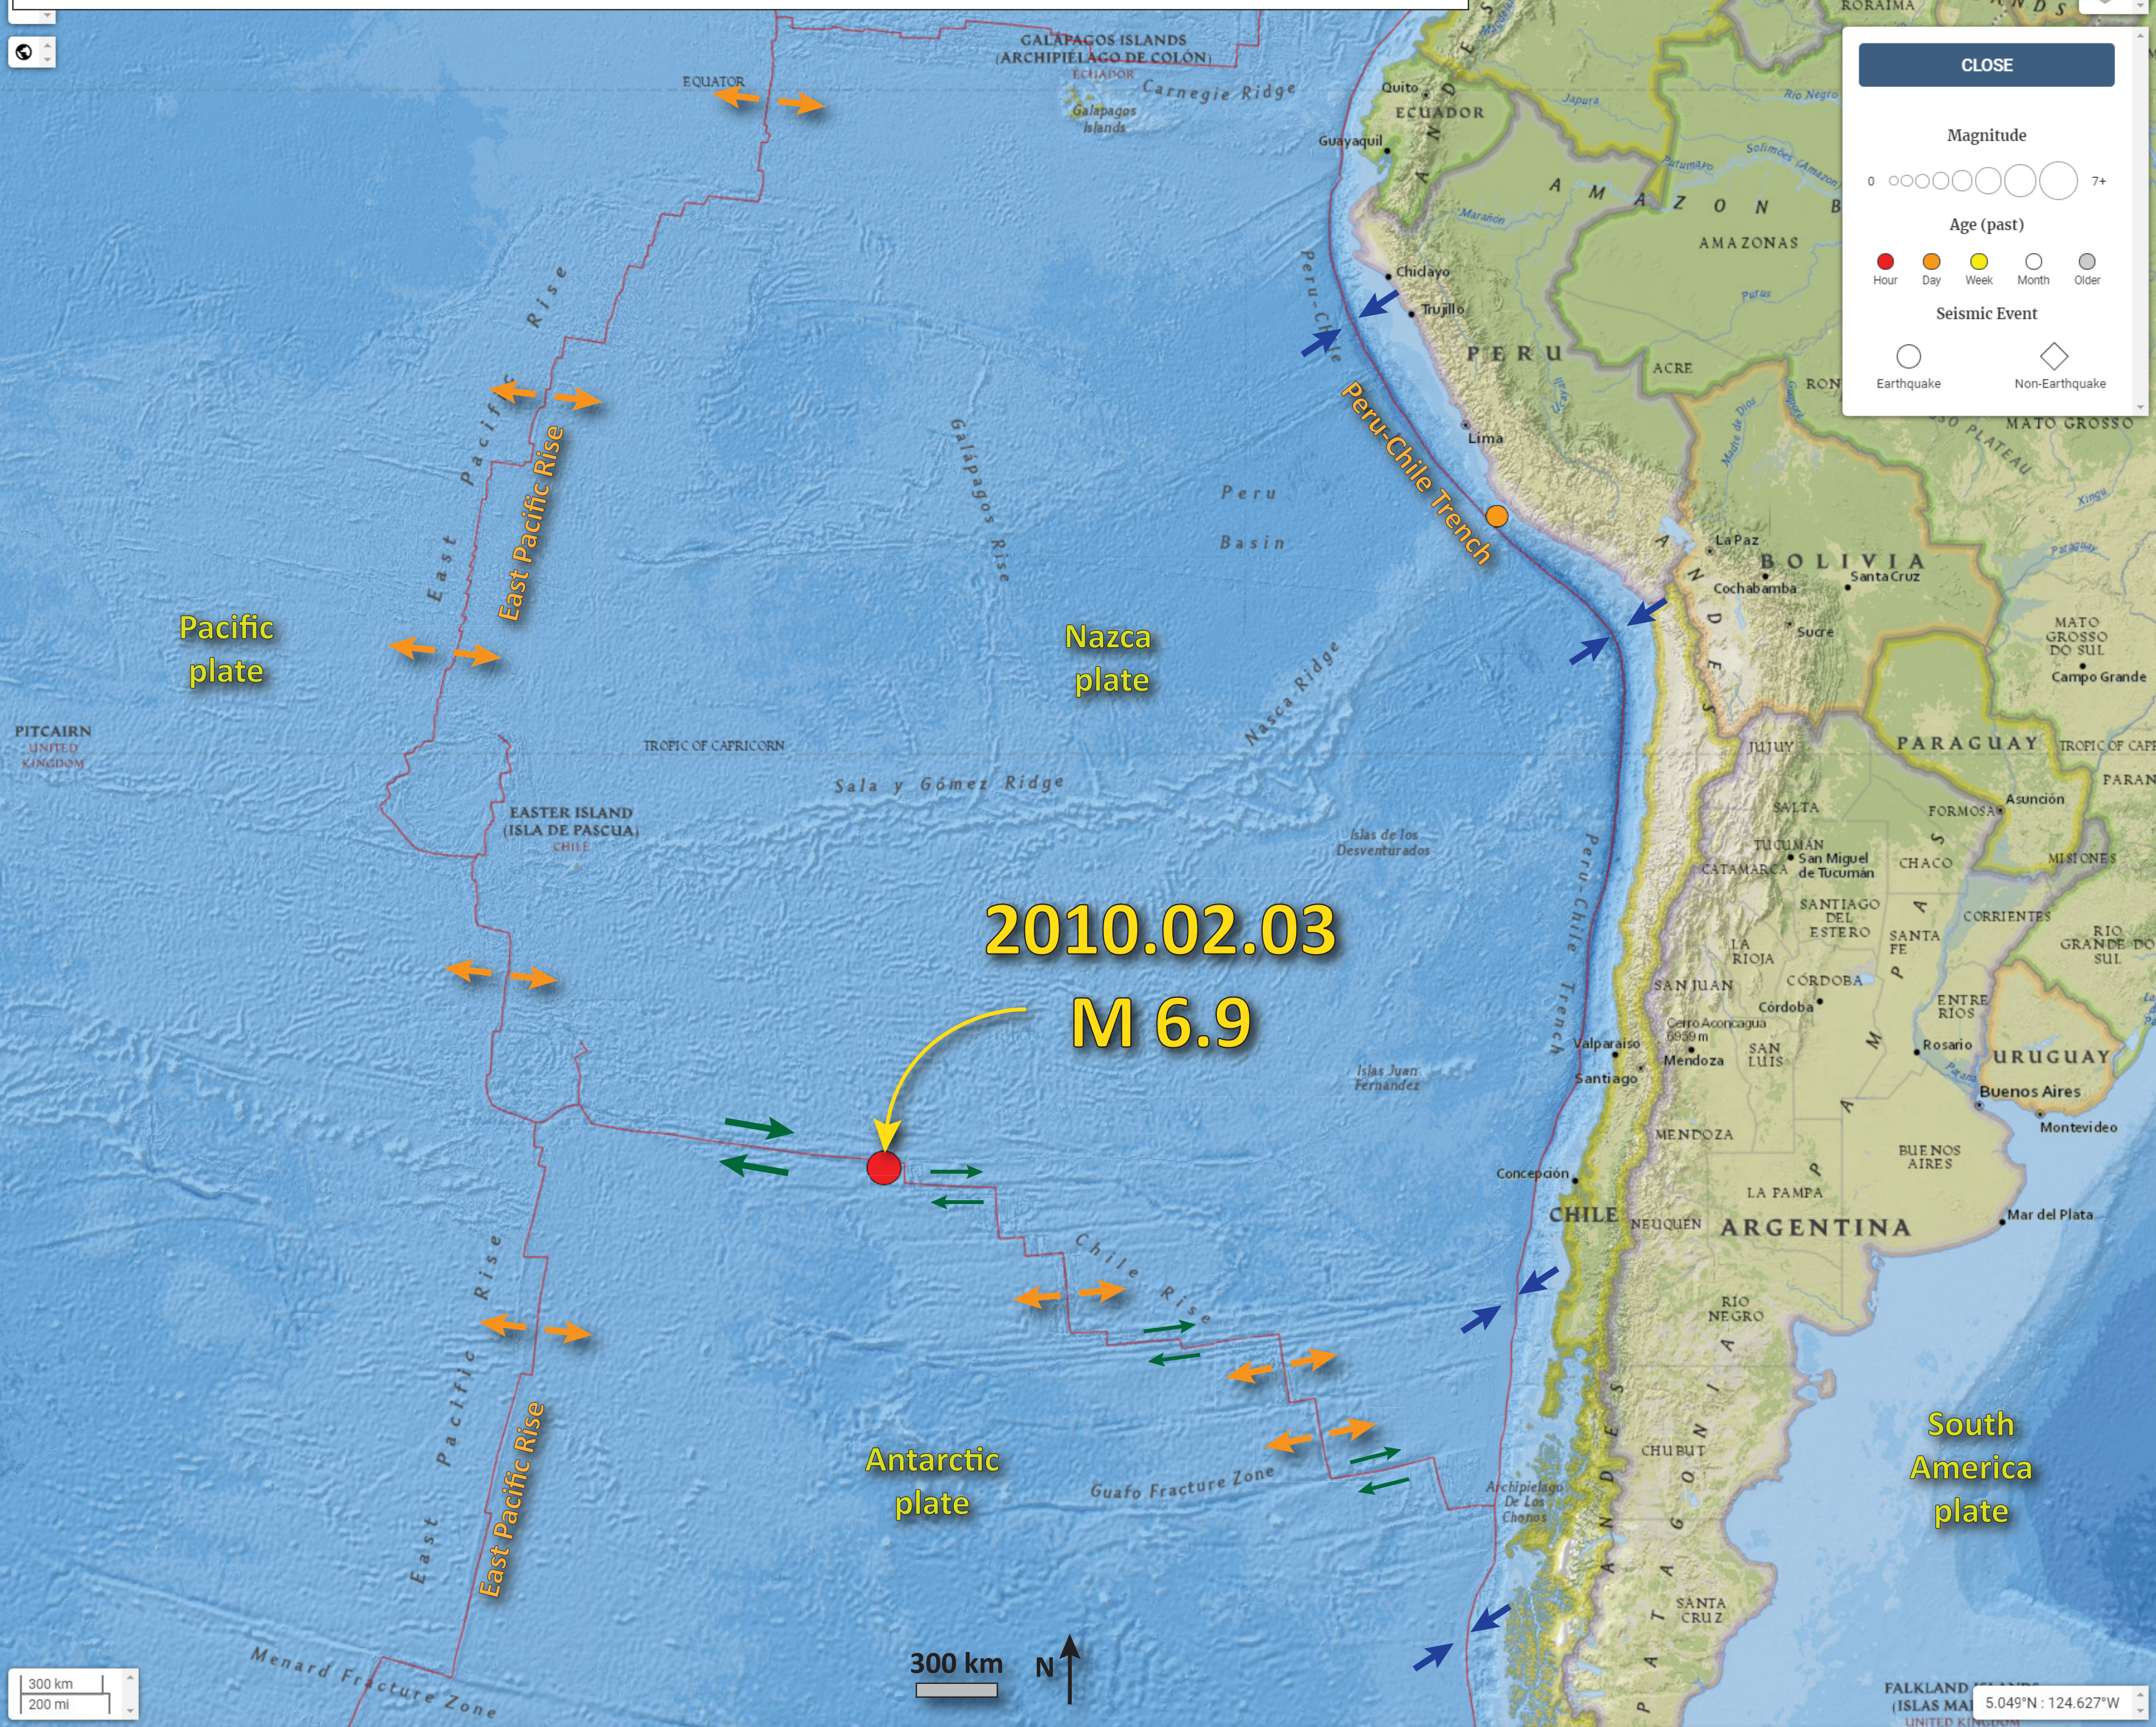

Earthquake along Chile fracture zone

2010.02.03
M 6.9

CLOSE

Magnitude
0 ○○○○○○○○ 7+

Age (past)
Hour Day Week Month Older

Seismic Event
○ Earthquake
◇ Non-Earthquake

300 km
200 mi

300 km N ↑

5.049°N : 124.627°W