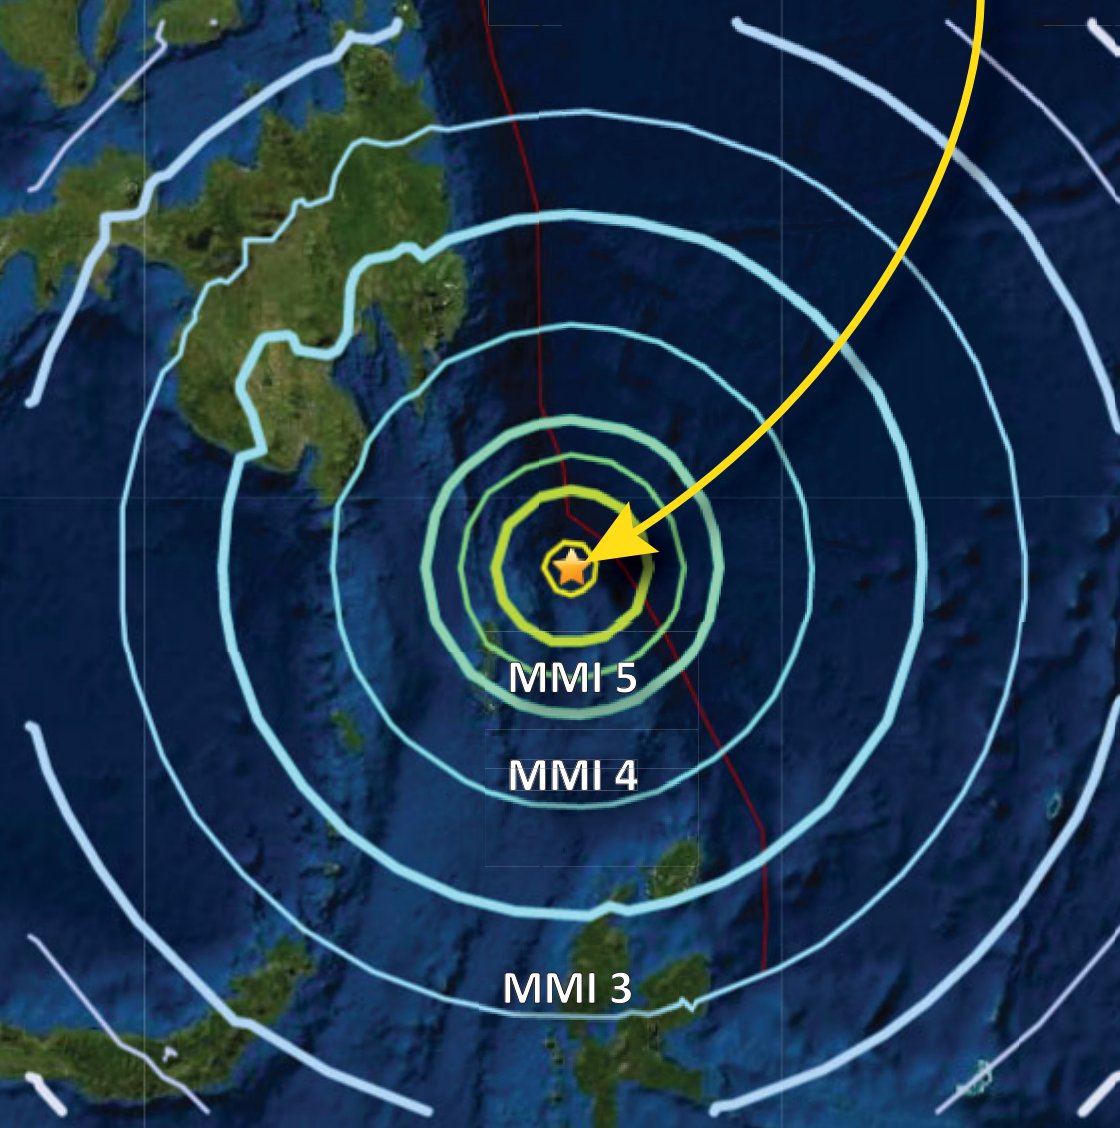

# Philippines M 7 Earthquake

Jason R. Patton  
earthjay.com © 2021

CLOSE

Epicenter

Intensity

Intensity Contour

Tectonic Plates

2021.01.21

M 7.0

200 km

SHAKING	Not Felt	Weak	Light	Moderate	Strong	Very Strong	Severe	Violent	Extreme
DAMAGE	Note	None	None	Very Light	Light	Moderate	Moderate/Heavy	Heavy	Very Heavy
PGA (%g)	<0.05	0.3	2.76	6.2	11.5	21.5	40.1	74.7	>139
PGV (cm/s)	<0.02	0.13	1.41	4.65	9.64	20	41.4	85.8	>178
INTENSITY	1	2-3	4	5	6	7	8	9	10