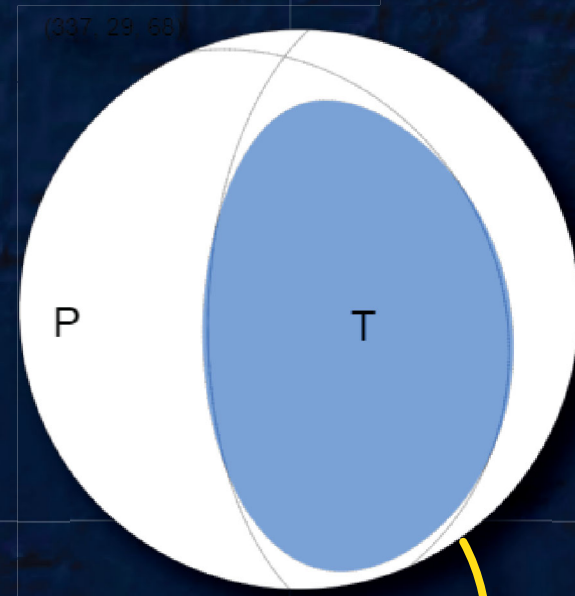

# Philippines M 7 Earthquake

Jason R. Patton  
earthjay.com © 2021

CLOSE

Epicenter

Intensity

Intensity Contour

Tectonic Plates

2021.01.21

M 7.0

200 km

SHAKING	Not Felt	Weak	Light	Moderate	Strong	Very Strong	Severe	Violent	Extreme
DAMAGE	Note	None	None	Very Light	Light	Moderate	Moderate/Heavy	Heavy	Very Heavy
PGA (%g)	<0.05	0.3	2.76	6.2	11.5	21.5	40.1	74.7	>139
PGV (cm/s)	<0.02	0.13	1.41	4.65	9.64	20	41.4	85.8	>178
INTENSITY	1	2-3	4	5	6	7	8	9	10