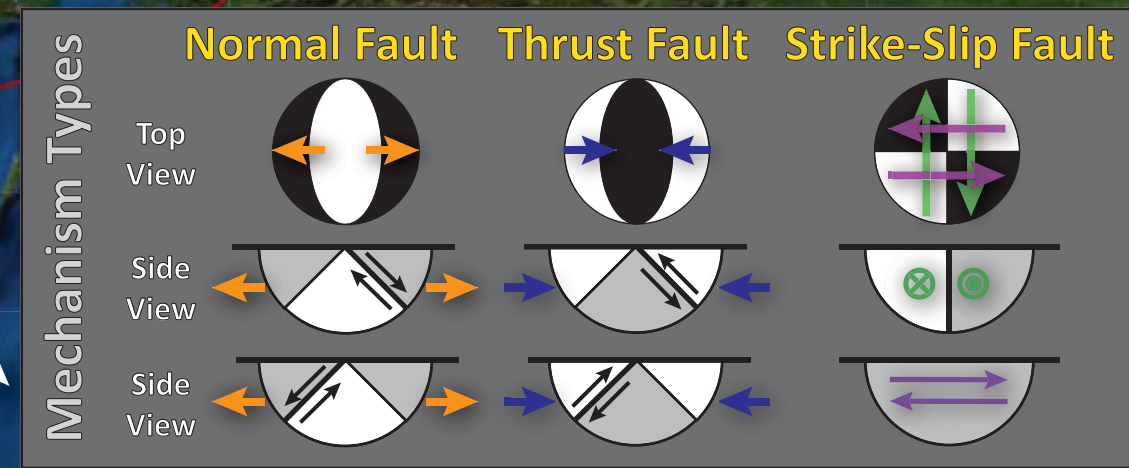

# Philippines M 7 Earthquake

Jason R. Patton  
earthjay.com © 2021

CLOSE

Epicenter

Intensity

Intensity Contour

Tectonic Plates

2021.01.21

M 7.0

200 km

SHAKING	Not Felt	Weak	Light	Moderate	Strong	Very Strong	Severe	Violent	Extreme
DAMAGE	Note	None	None	Very Light	Light	Moderate	Moderate/Heavy	Heavy	Very Heavy
PGA (%g)	<0.05	0.3	2.76	6.2	11.5	21.5	40.1	74.7	>139
PGV (cm/s)	<0.02	0.13	1.41	4.65	9.64	20	41.4	85.8	>178
INTENSITY	1	2-3	4	5	6	7	8	9	10