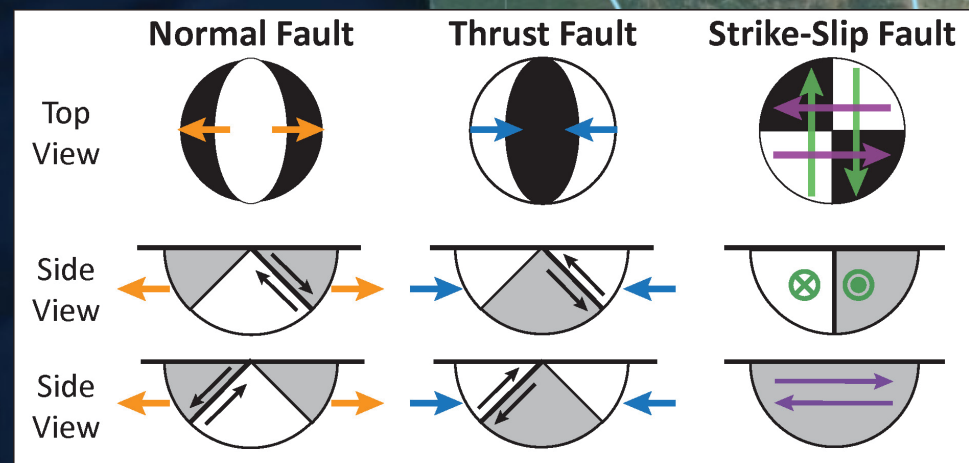

# Cape Mendocino Gorda plate Earthquake

2020.03.18  
M 5.2

CLOSE

Epicenter

Intensity

I II III IV V VI VII VIII IX X+

Intensity Contour

Seismic Station

DYFI ShakeMap Station

CLOSE MAP