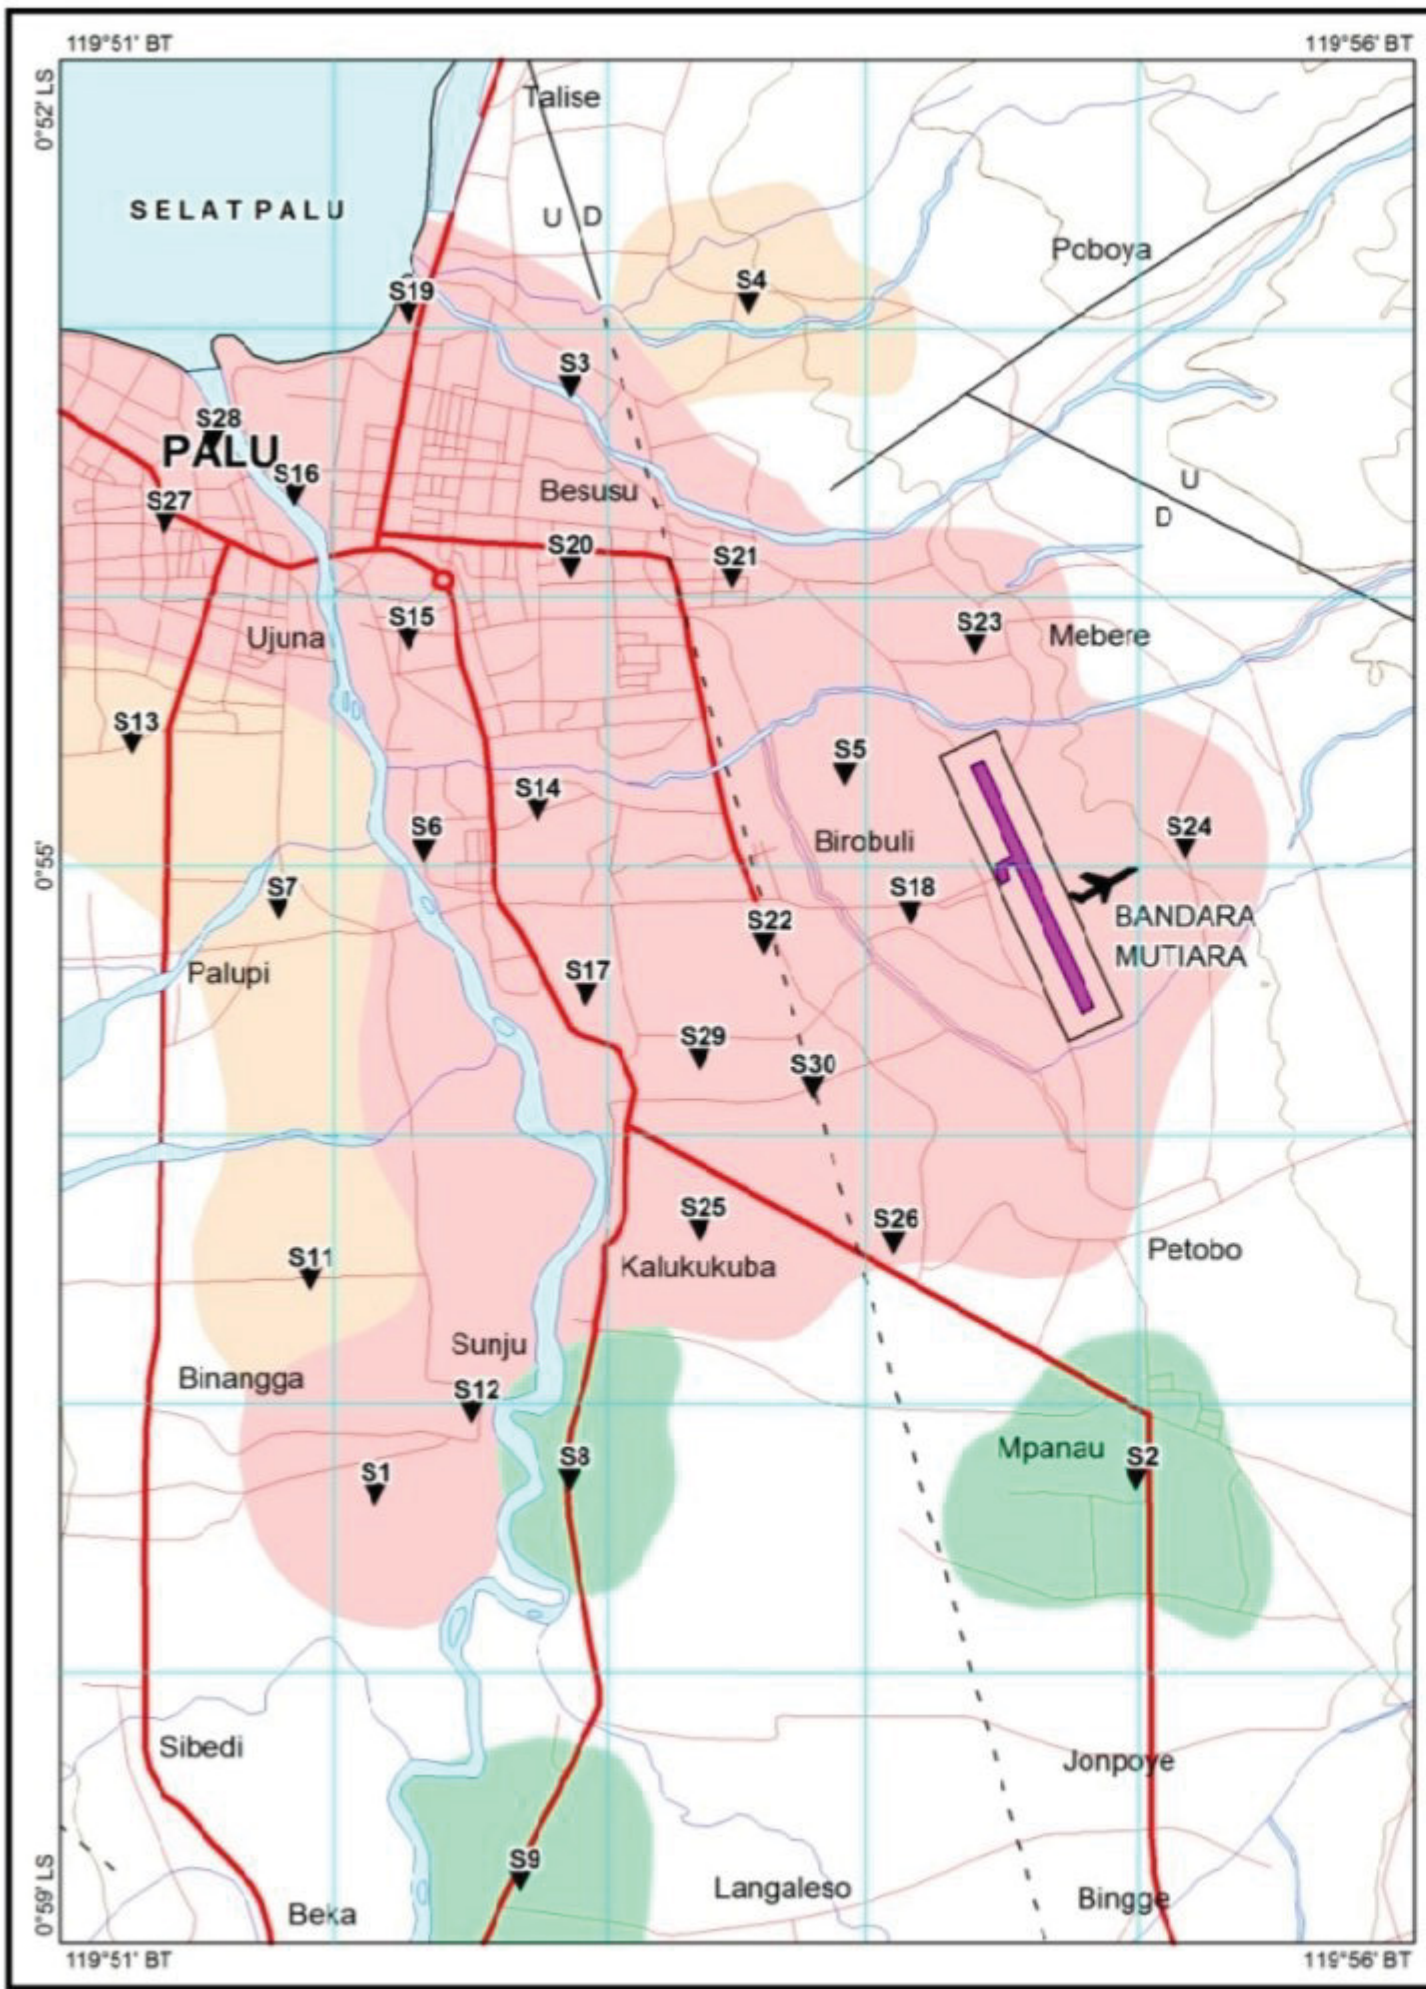

### Map of Liquefaction Hazard Zone Hammer Area and Surrounding Central Sulawesi Province

- Hazard Zone Region**
- Very High Potential
  - High Potential
  - Very Low Potential

- II. TOPOGRAFI**
- Jalan
  - Sungai
  - Garis kontur interval 200 m
  - Lokasi Sondir

Gambar 4-8. Peta Zona Bahaya Liquefaksi