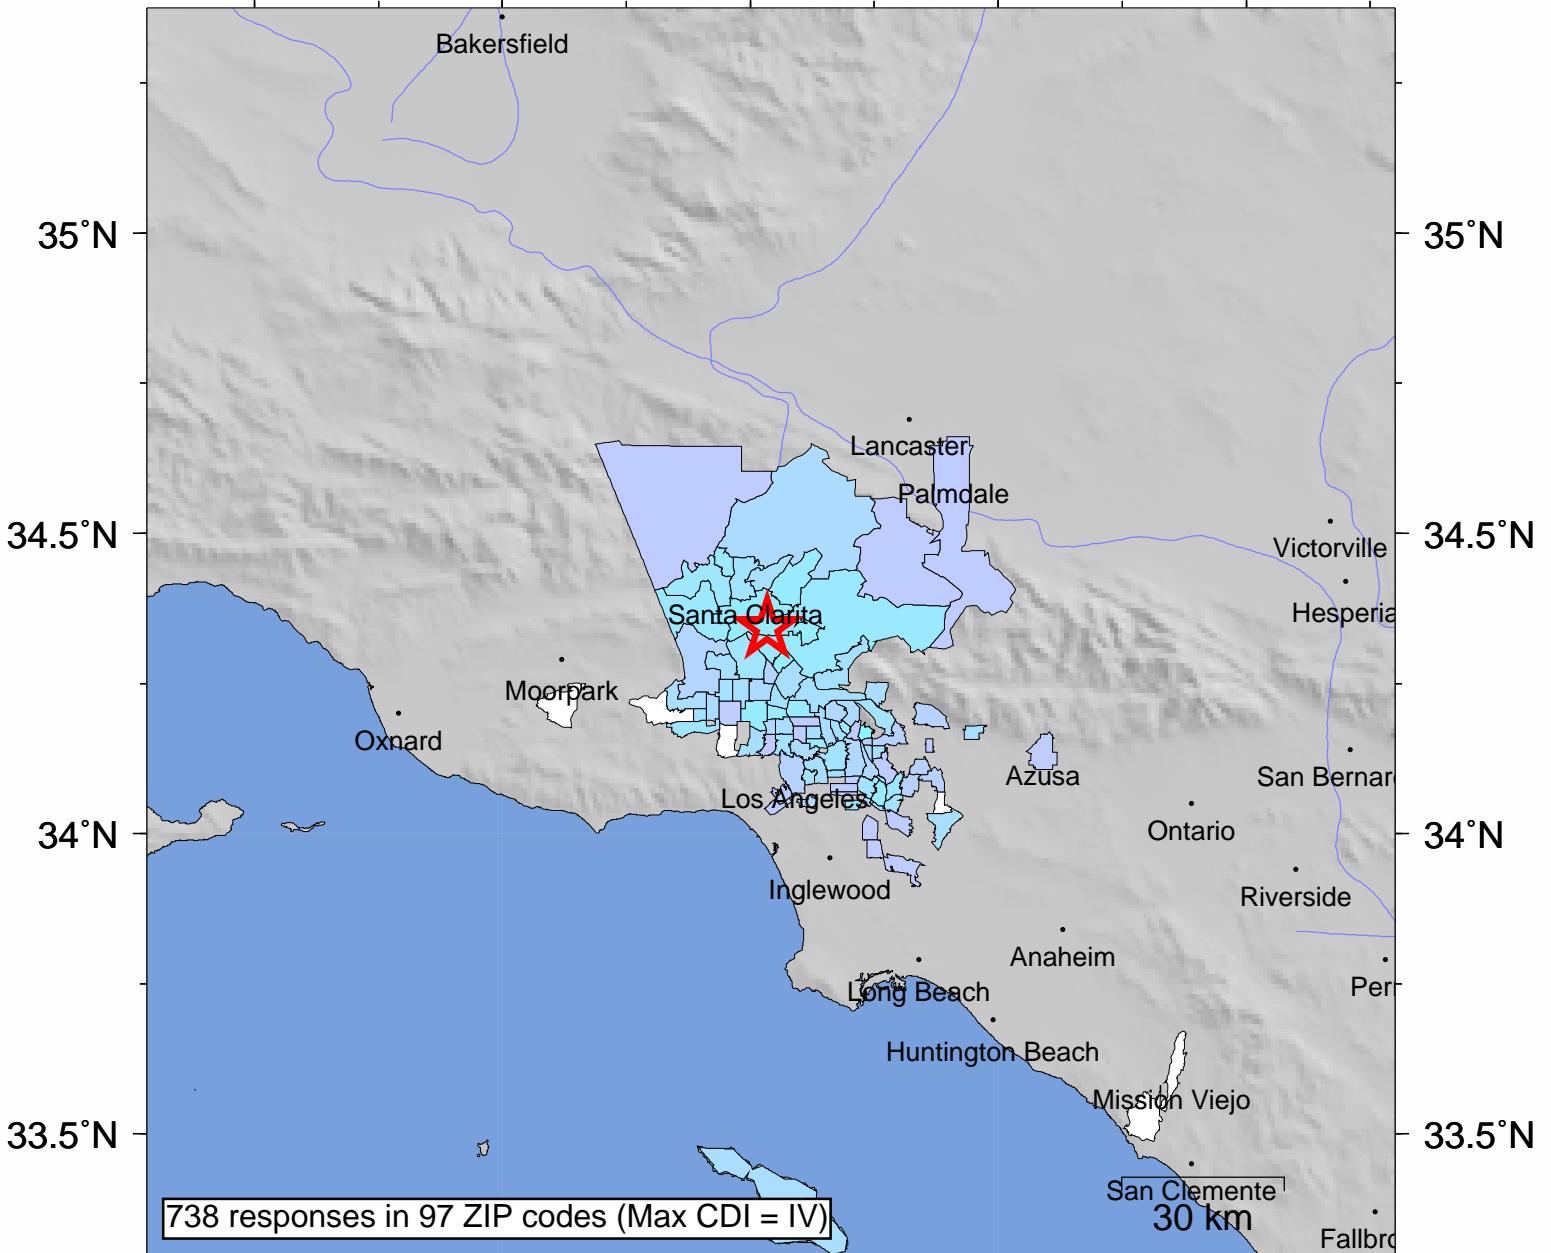

USGS Community Internet Intensity Map GREATER LOS ANGELES AREA, CALIFORNIA

Nov 5 2015 02:58:54 AM local 34.3422N 118.4662W M3.5 Depth: 3 km ID:ci37485624

	119.5°W	119°W	118.5°W	118°W	117.5°W				
INTENSITY	I	II-III	IV	V	VI	VII	VIII	IX	X+
SHAKING	Not felt	Weak	Light	Moderate	Strong	Very strong	Severe	Violent	Extreme
DAMAGE	none	none	none	Very light	Light	Moderate	Moderate/Heavy	Heavy	V. Heavy