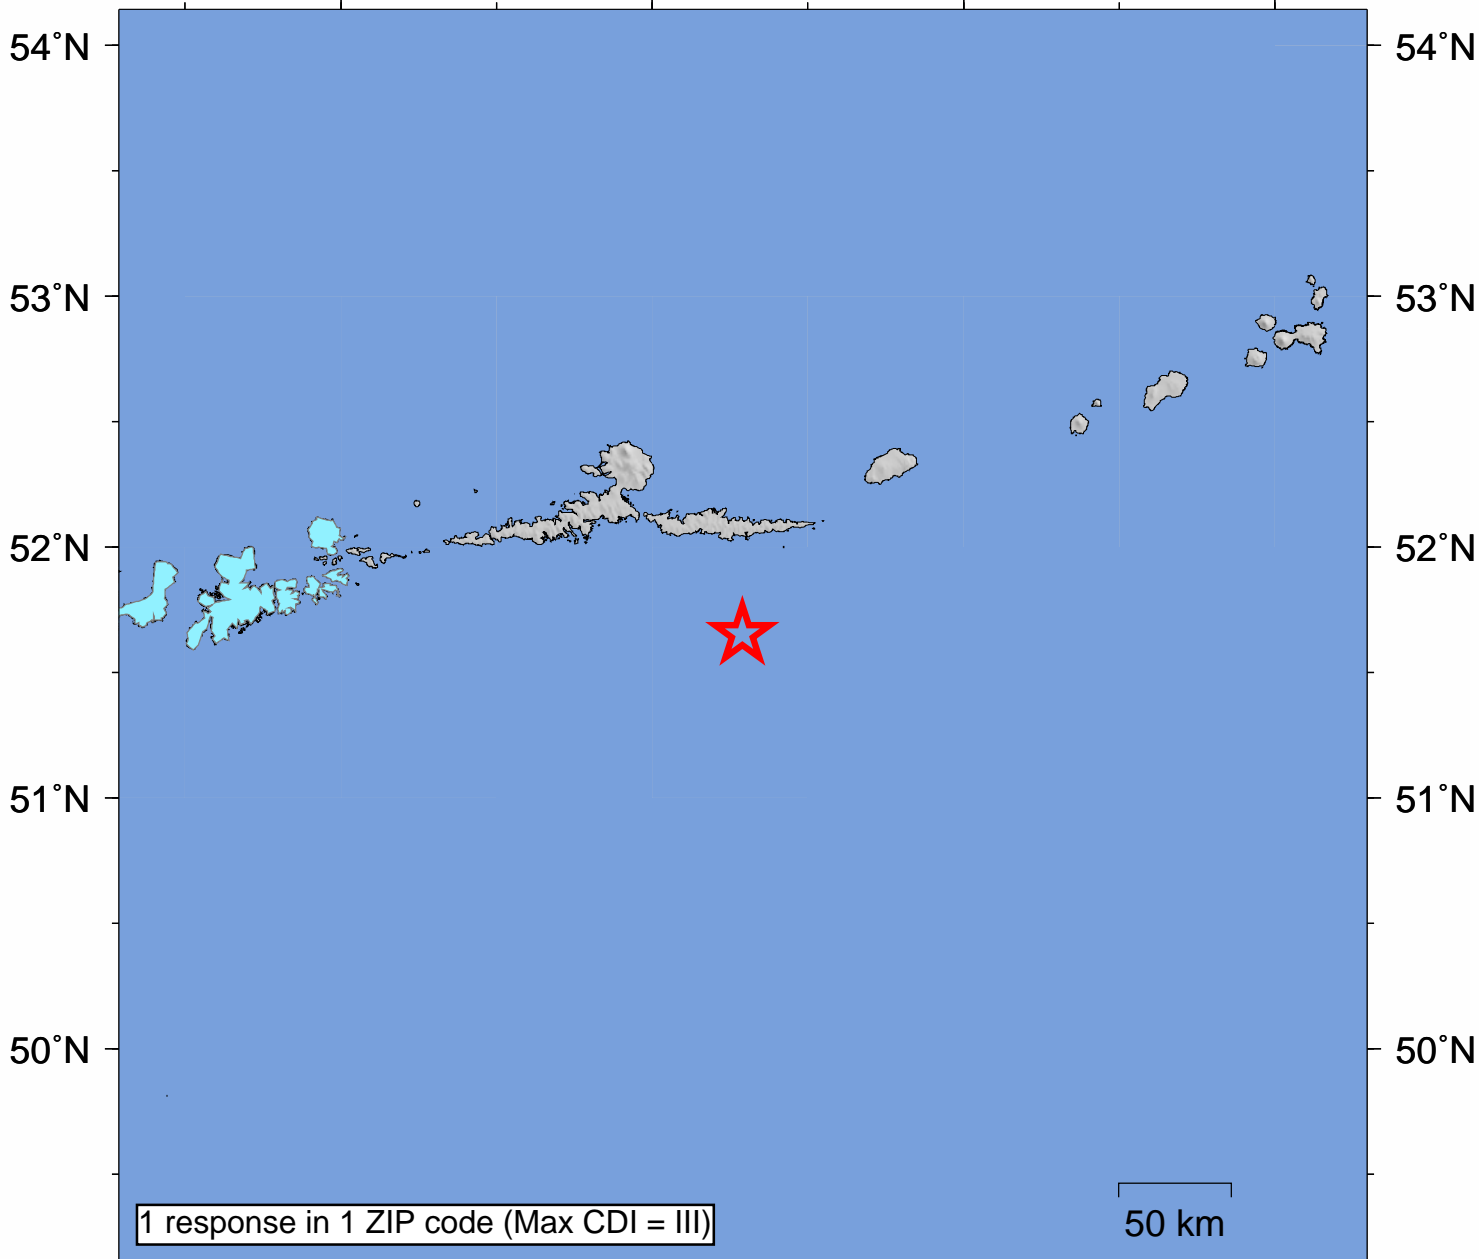

USGS Community Internet Intensity Map ANDREANOF ISLANDS, ALEUTIAN IS., ALASKA

Nov 1 2015 10:15:34 PM local 51.6536N 173.419W M5.9 Depth: 21 km ID:us200041a0

	176°W	174°W	172°W	170°W					
INTENSITY	I	II-III	IV	V	VI	VII	VIII	IX	X+
SHAKING	Not felt	Weak	Light	Moderate	Strong	Very strong	Severe	Violent	Extreme
DAMAGE	none	none	none	Very light	Light	Moderate	Moderate/Heavy	Heavy	V. Heavy