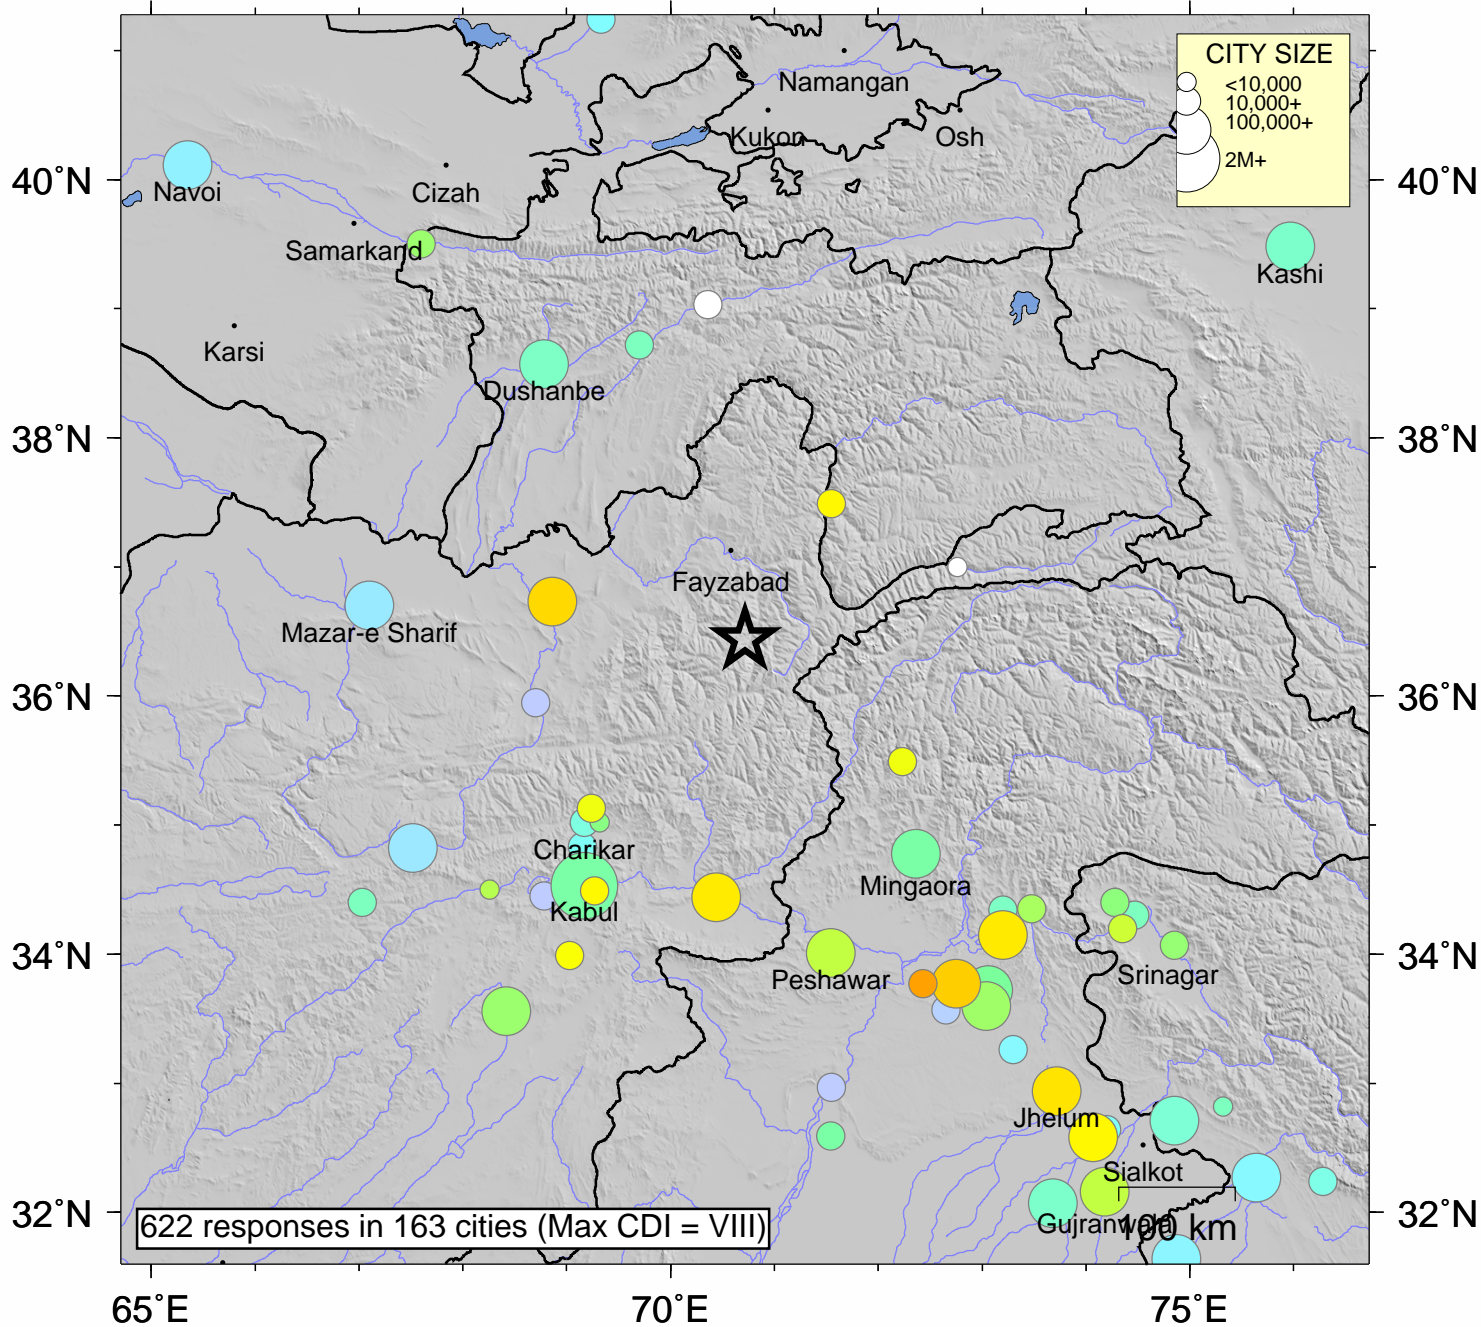

USGS Community Internet Intensity Map HINDU KUSH REGION, AFGHANISTAN

Oct 26 2015 01:39:32 PM local 36.4406N 70.7167E M7.5 Depth: 212 km ID:us10003re5

INTENSITY	I	II-III	IV	V	VI	VII	VIII	IX	X+
SHAKING	Not felt	Weak	Light	Moderate	Strong	Very strong	Severe	Violent	Extreme
DAMAGE	none	none	none	Very light	Light	Moderate	Moderate/Heavy	Heavy	V. Heavy