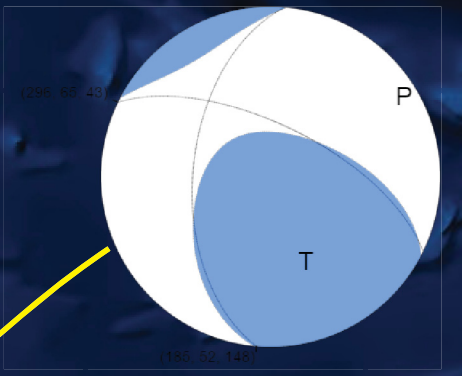

2015.10.21  
M 7.3

Earthquake Age  
Hour Day Week Older

200 km  
100 mi

10.362°S : 155.435°E