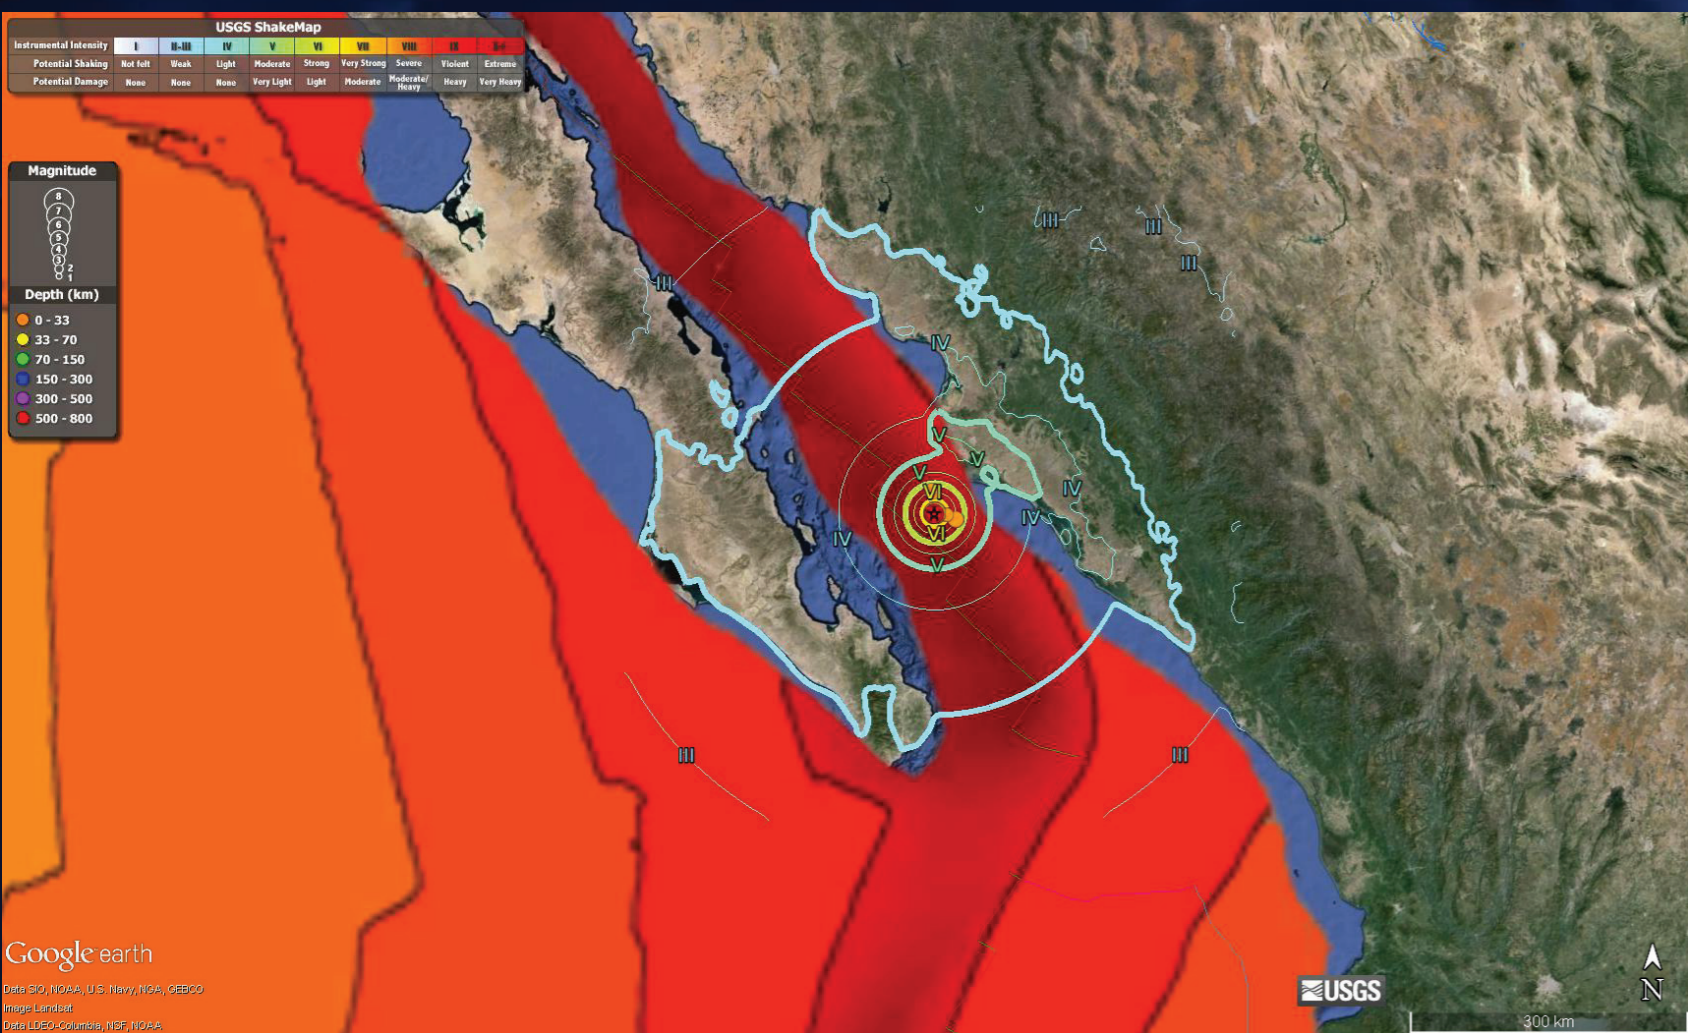

2015.09.13
M 6.6

Earthquake Age
Hour Day Week Older

100 km
N ↑

29.535°N : 122.882°W