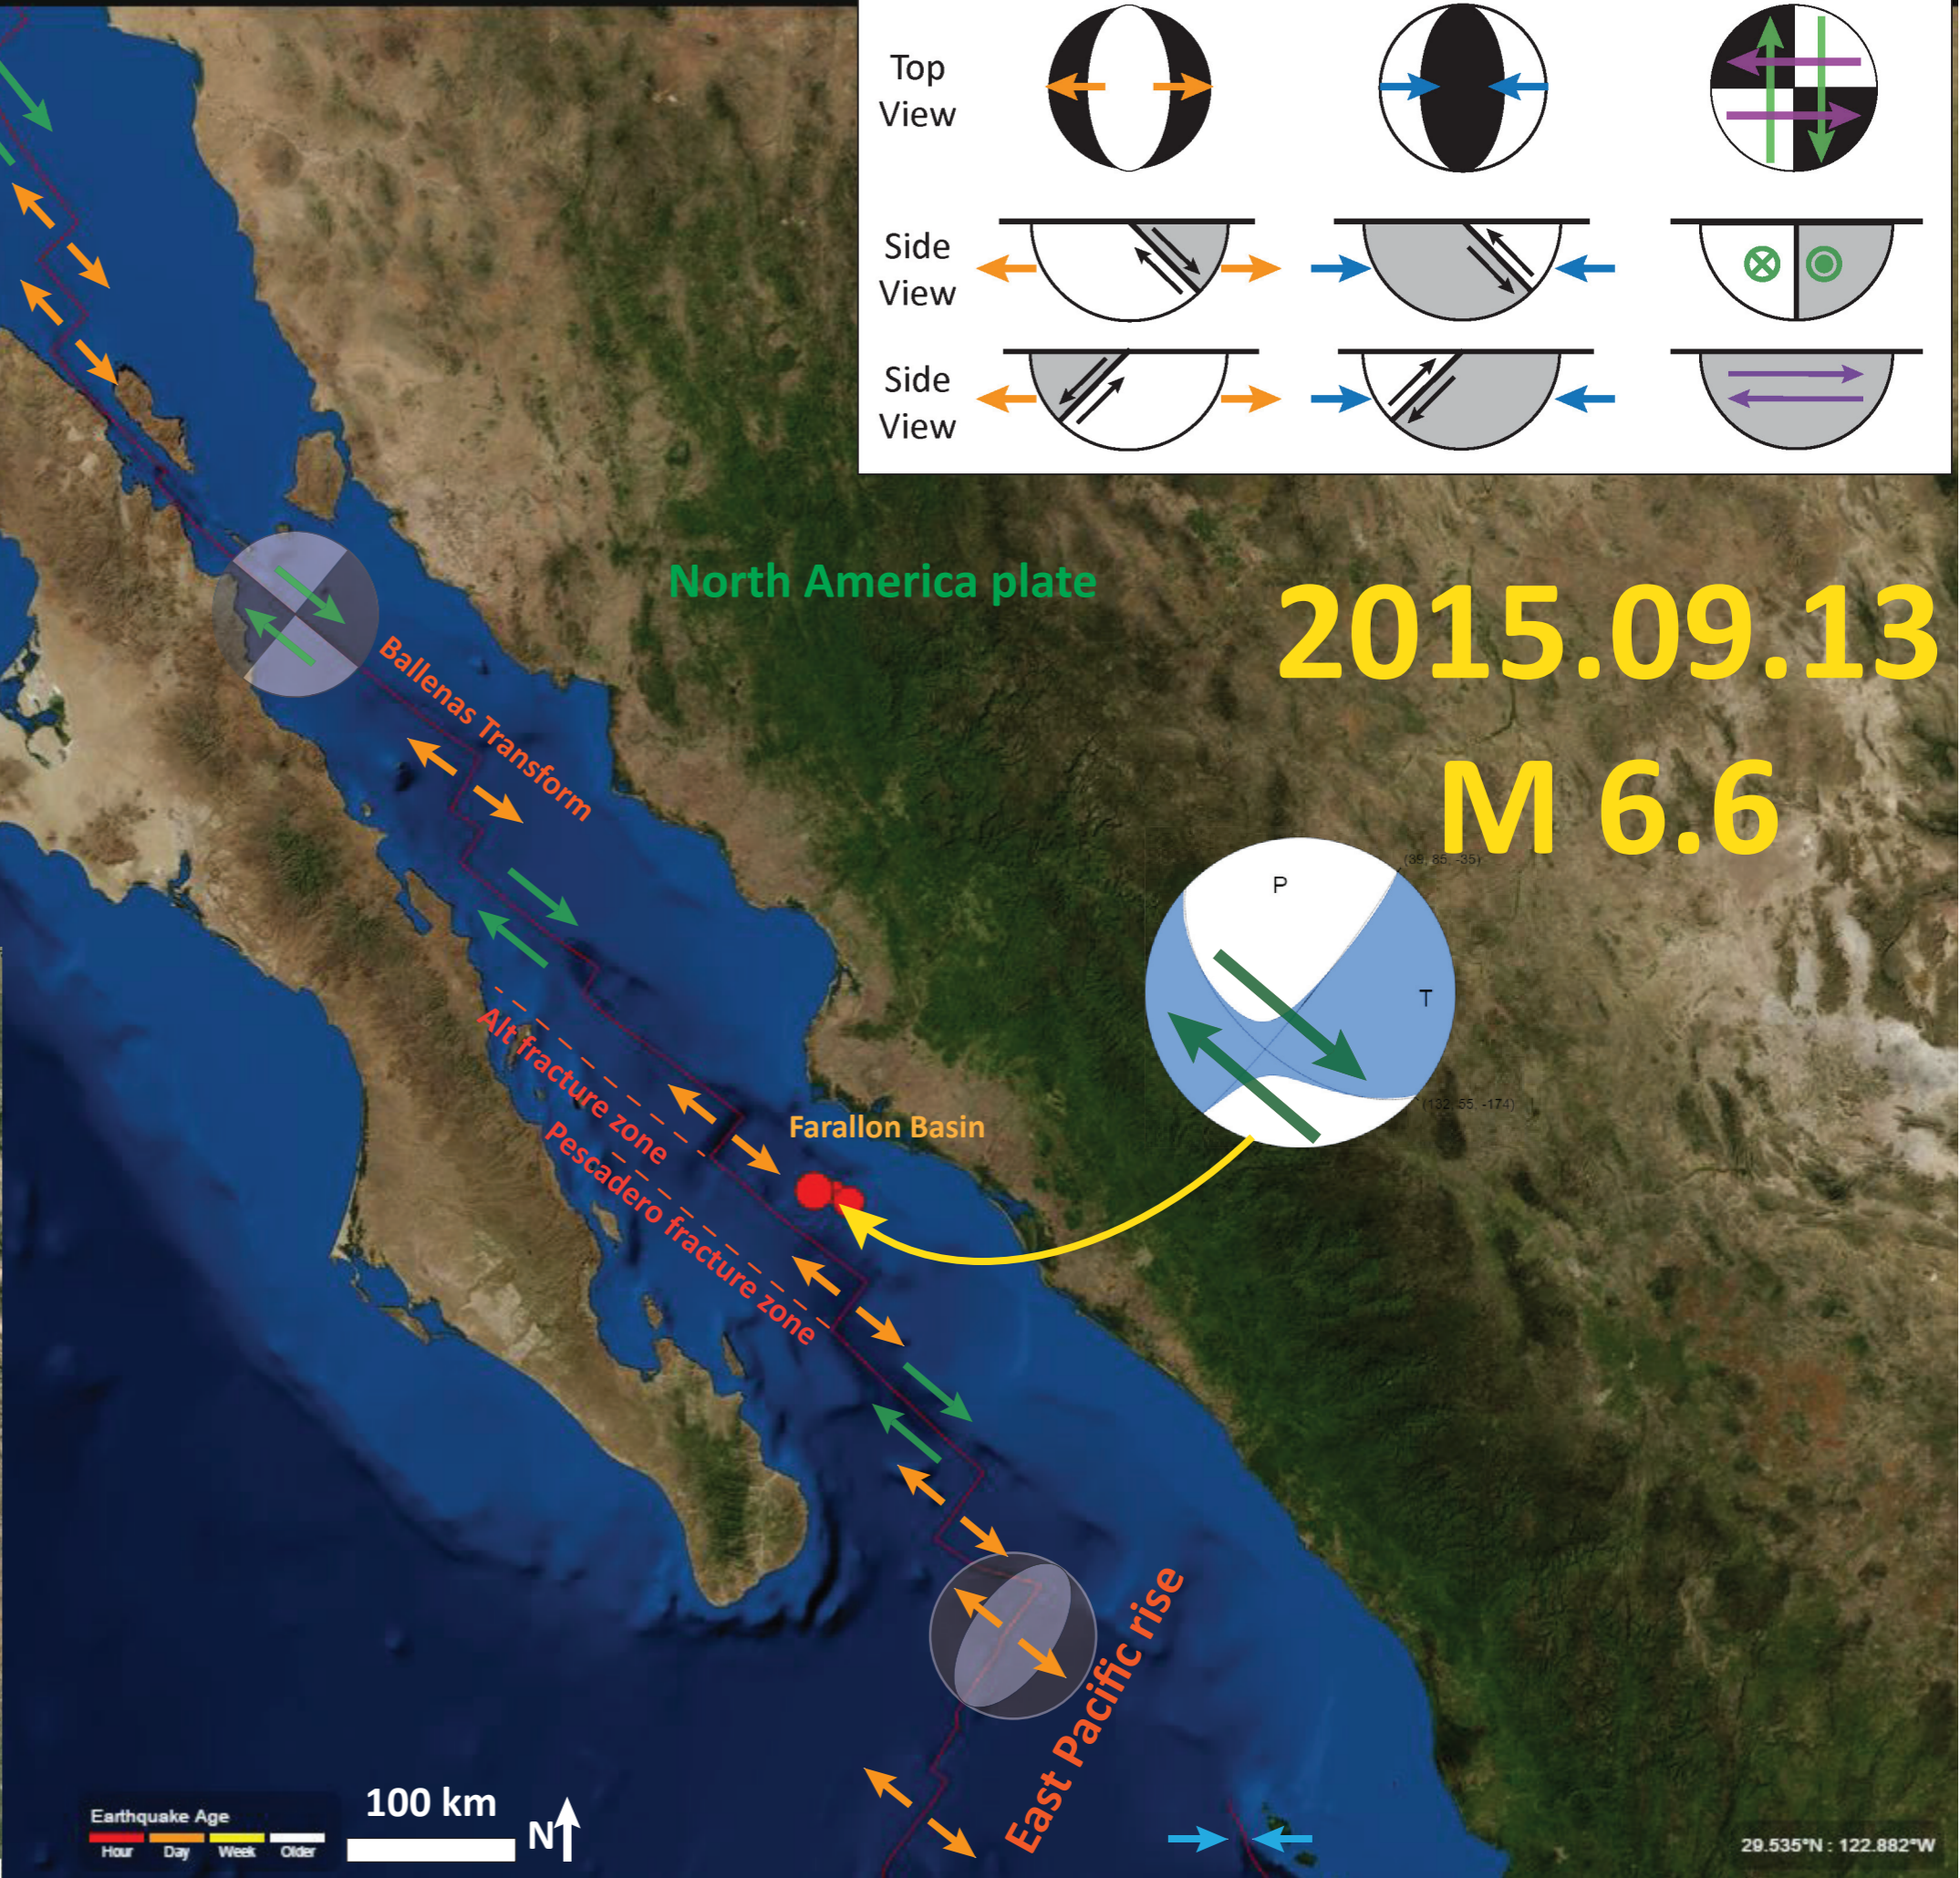

2015.09.13
M 6.6

Earthquake Age
Hour Day Week Older

100 km
N ↑

29.535°N : 122.882°W