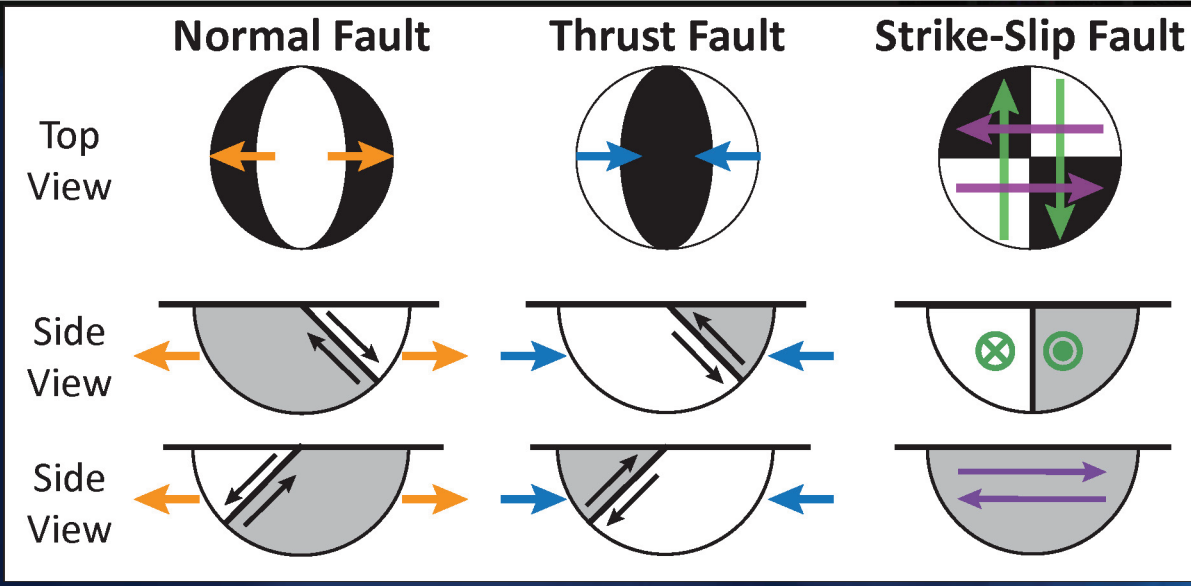

North America plate

2015.09.05 M 5.6

Bowers Ridge

2015.08.08-09
Nikolski swarm

Aleutian trench

Pacific plate

Pacific plate

fracture zone
Amalia

Earthquake Age
Hour Day Week Older

50 km N ↑

50 km
30 ml