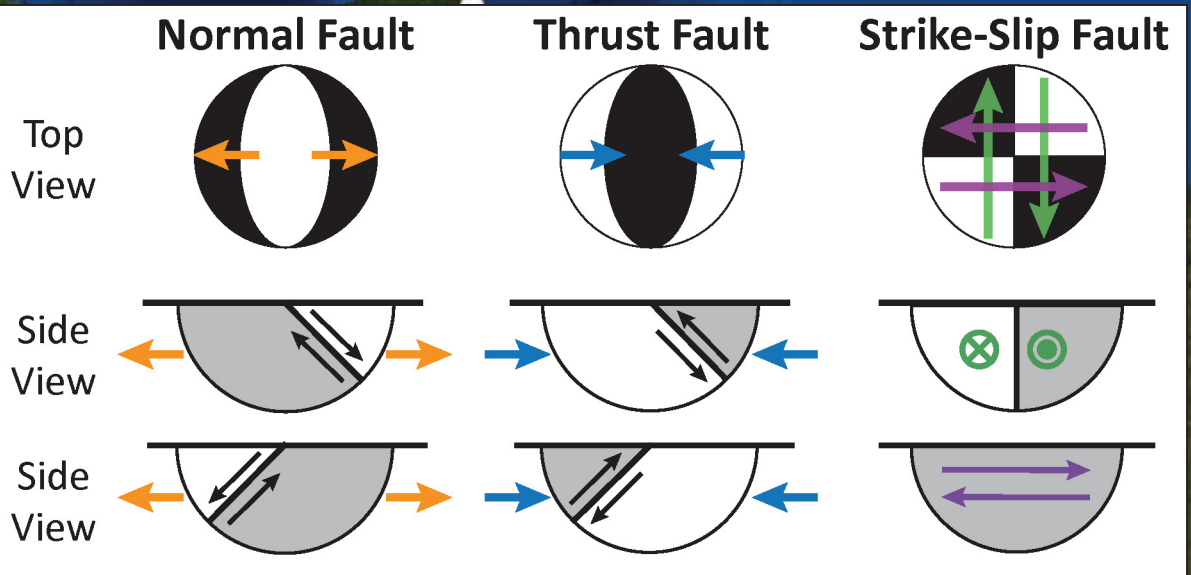

2015.07.27  
M 7.0

New Guinea

Papua

Pacific plate

Australia plate

Earthquake Age  
Hour Day Week Older

200 km

6.534°S : 123.420°E