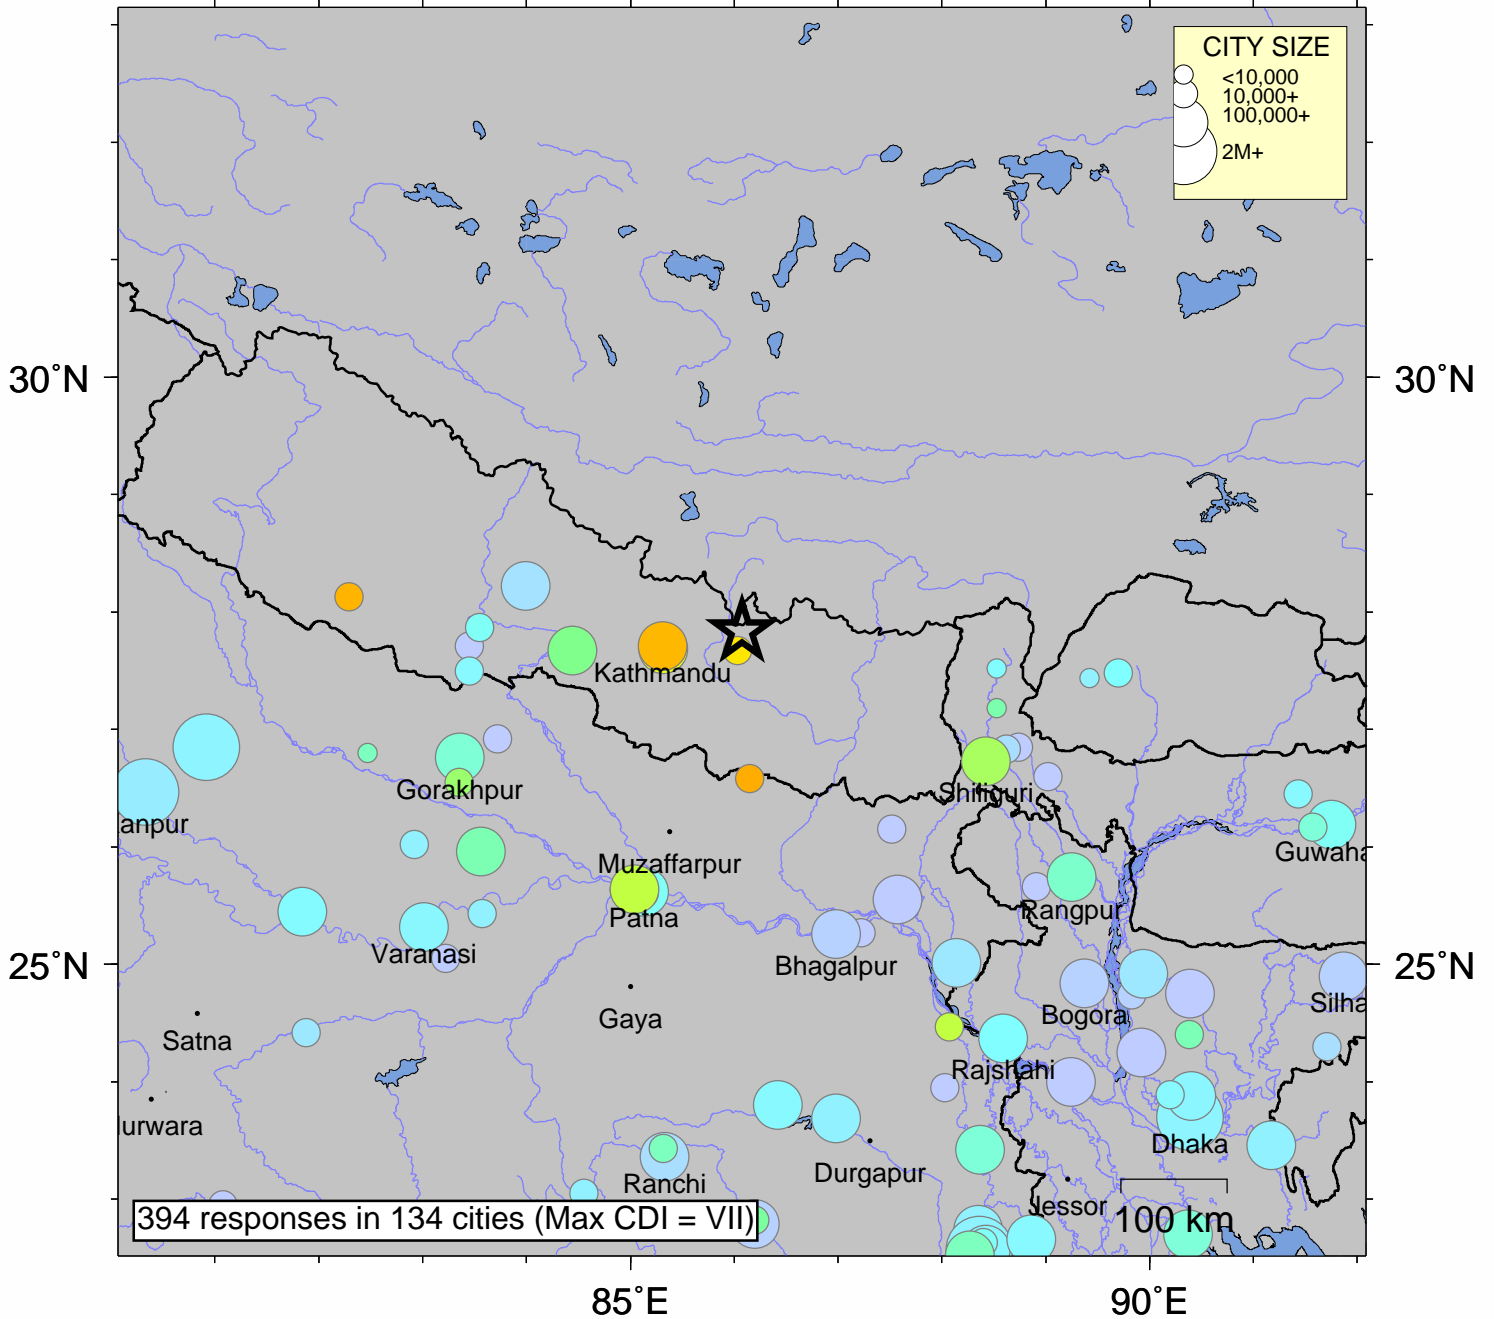

USGS Community Internet Intensity Map NEPAL

May 12 2015 12:50:19 PM local 27.8368N 86.0772E M7.3 Depth: 15 km ID:us20002ejl

| INTENSITY | I | II-III | IV | V | VI | VII | VIII | IX | X+ |
|-----------|----------|--------|-------|------------|--------|-------------|----------------|---------|----------|
| SHAKING | Not felt | Weak | Light | Moderate | Strong | Very strong | Severe | Violent | Extreme |
| DAMAGE | none | none | none | Very light | Light | Moderate | Moderate/Heavy | Heavy | V. Heavy |