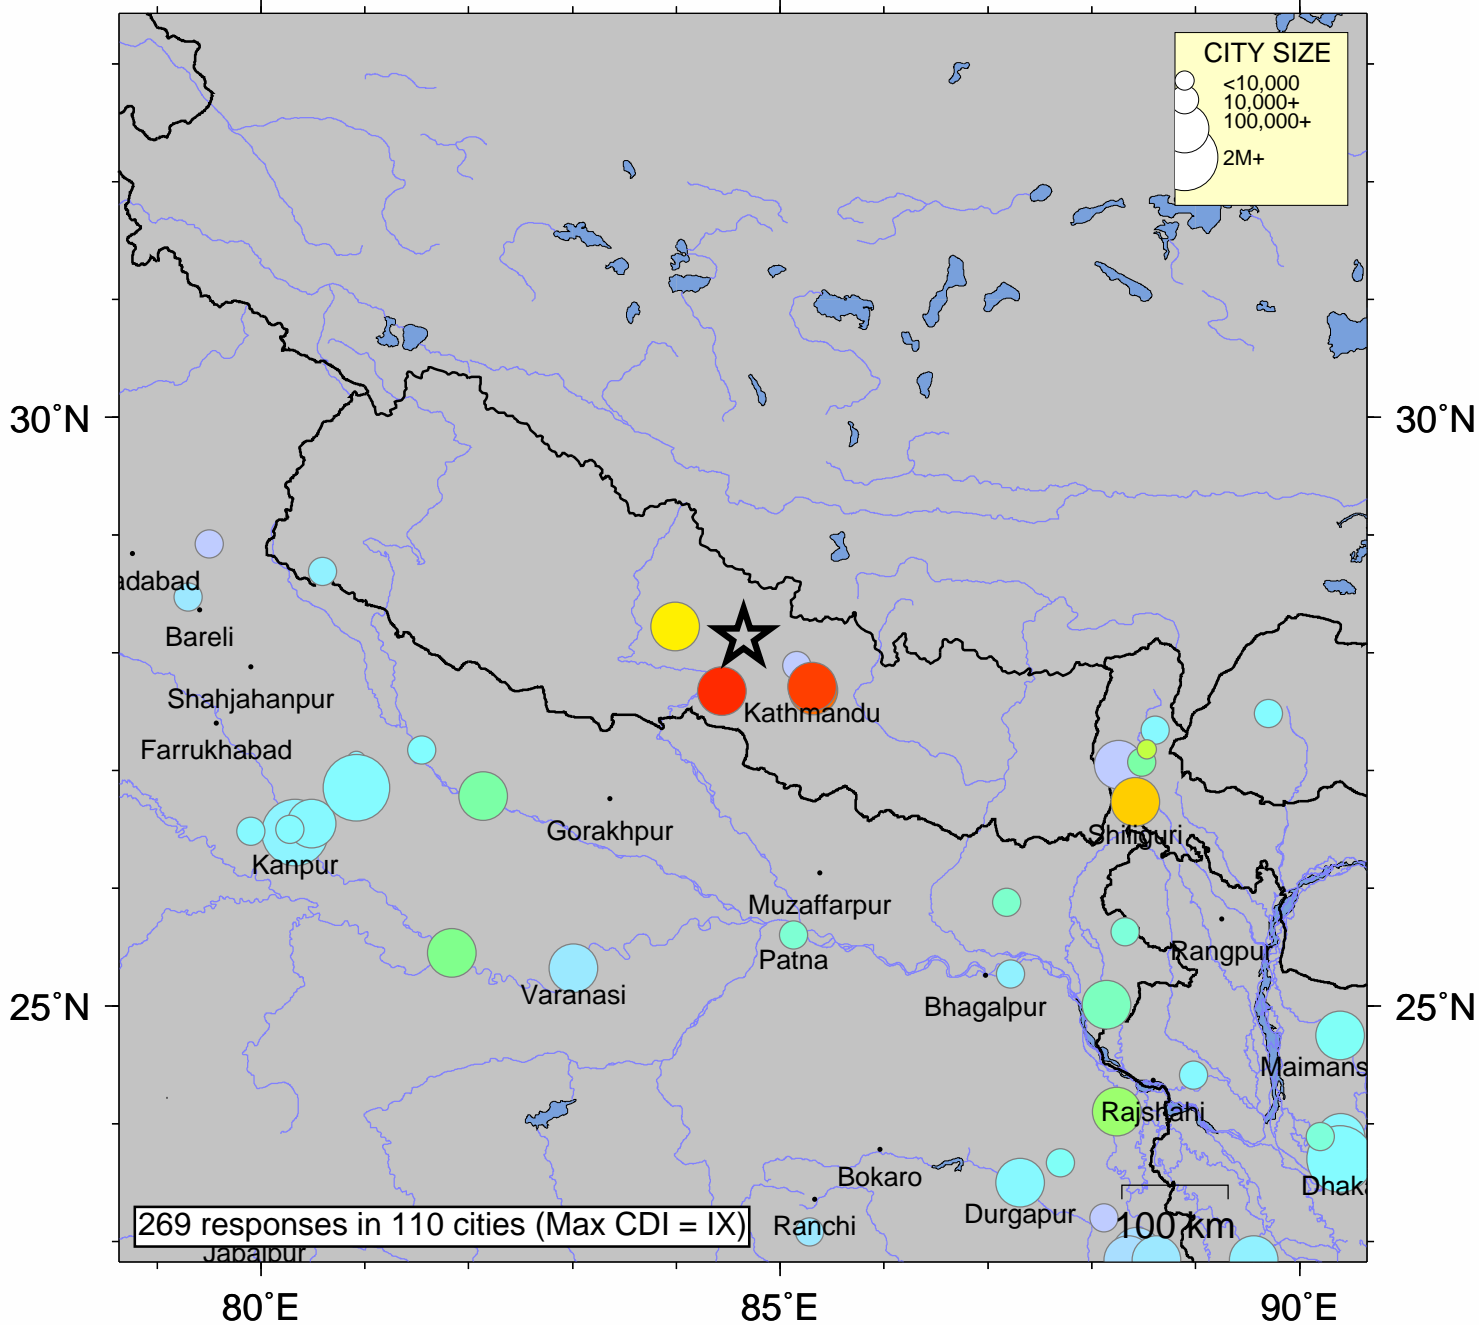

# USGS Community Internet Intensity Map NEPAL

Apr 25 2015 11:56:26 AM local 28.1306N 84.6493E M7.9 Depth: 15 km ID:us20002926

INTENSITY	I	II-III	IV	V	VI	VII	VIII	IX	X+
SHAKING	Not felt	Weak	Light	Moderate	Strong	Very strong	Severe	Violent	Extreme
DAMAGE	none	none	none	Very light	Light	Moderate	Moderate/Heavy	Heavy	V. Heavy