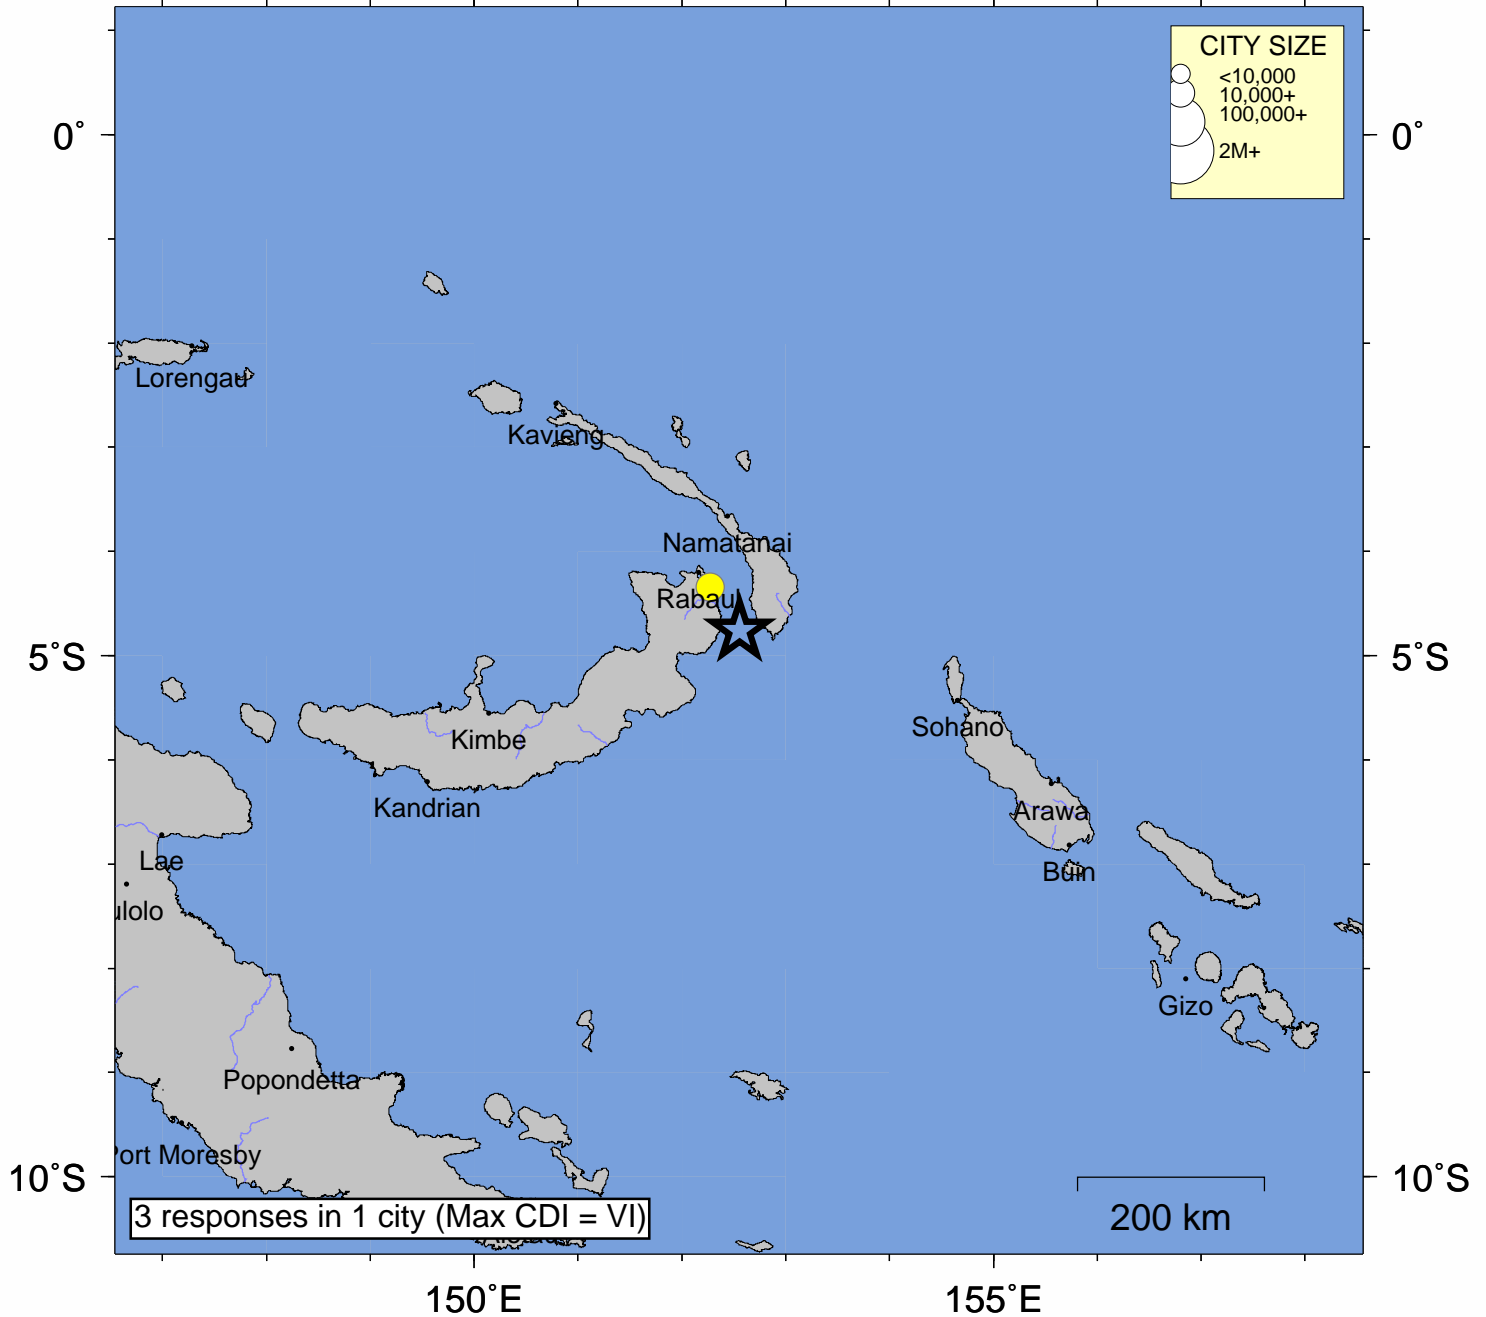

# USGS Community Internet Intensity Map NEW BRITAIN REGION, PAPUA NEW GUINEA

Mar 30 2015 09:48:31 AM local 4.7599S 152.5556E M7.5 Depth: 40 km ID:us10001rvu

INTENSITY	I	II-III	IV	V	VI	VII	VIII	IX	X+
SHAKING	Not felt	Weak	Light	Moderate	Strong	Very strong	Severe	Violent	Extreme
DAMAGE	none	none	none	Very light	Light	Moderate	Moderate/Heavy	Heavy	V. Heavy